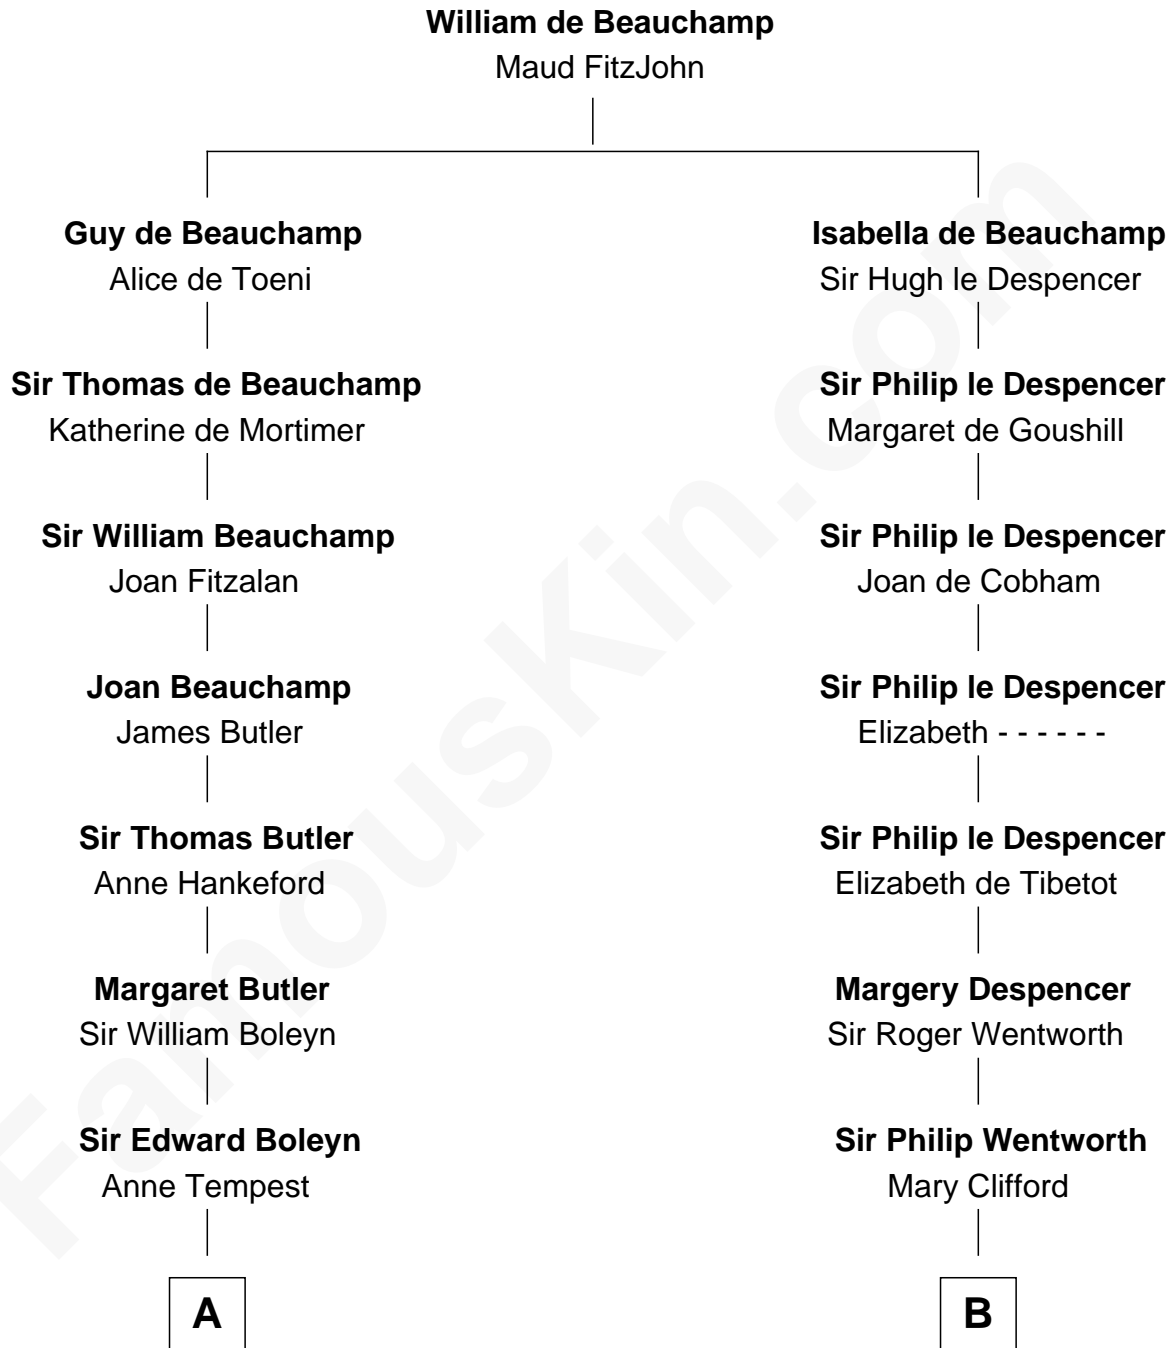

FamousKin.com

Relationship Chart of

Bill Weld

68th Governor of Massachusetts

9th cousin 12 times removed of

Jane Seymour

3rd Wife of King Henry VIII

C

—
John Gelston Floyd
Sarah Backus Kirkland

—
John Gelston Floyd
Julia Floyd DuBois

—
Cornelia DuBois Floyd
John Treadwell Nichols

—
Mary Blake Nichols
David Weld

—
Bill Weld
68th Governor of Massachusetts