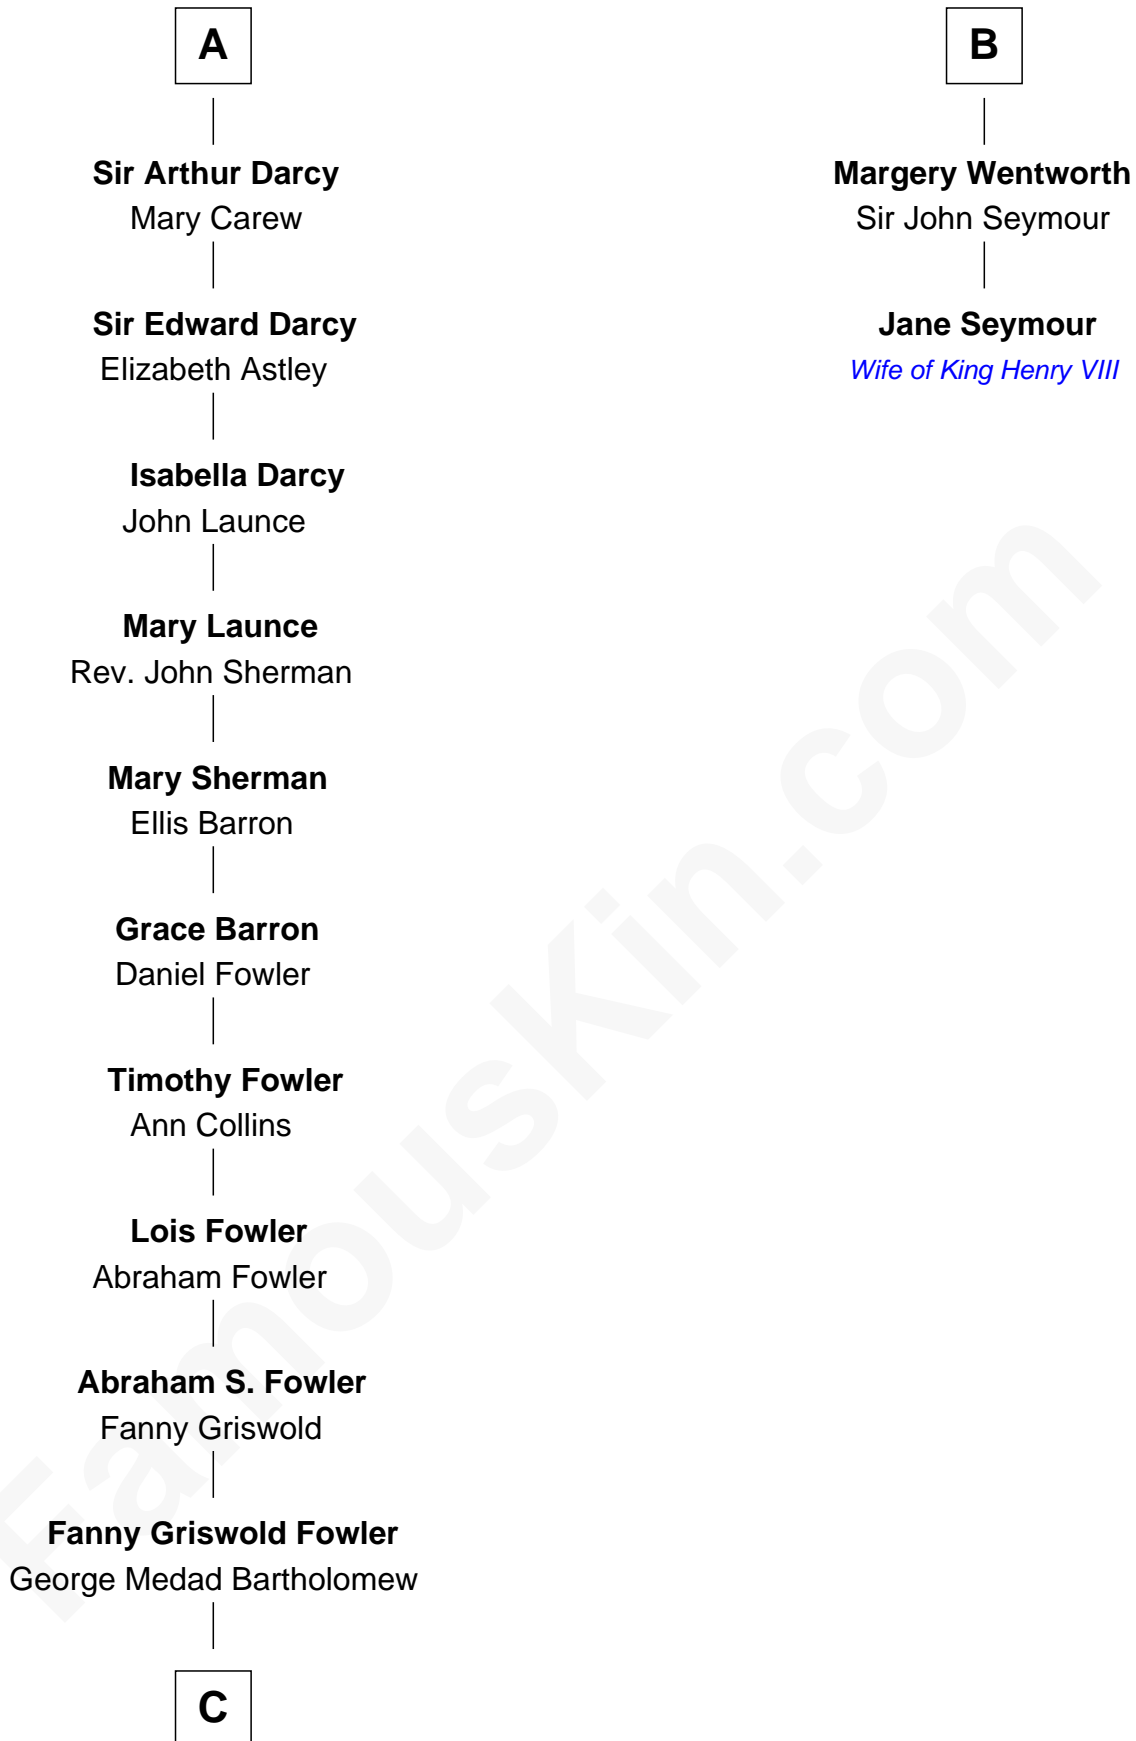

FamousKin.com

Relationship Chart of

Bill Weld

68th Governor of Massachusetts

8th cousin 12 times removed of

Jane Seymour

3rd Wife of King Henry VIII

C

Fanny Elizabeth Bartholomew

Dr. Francis Minot Weld

Francis Minot Weld

Margaret Low White

David Weld

Mary Blake Nichols

Bill Weld

68th Governor of Massachusetts