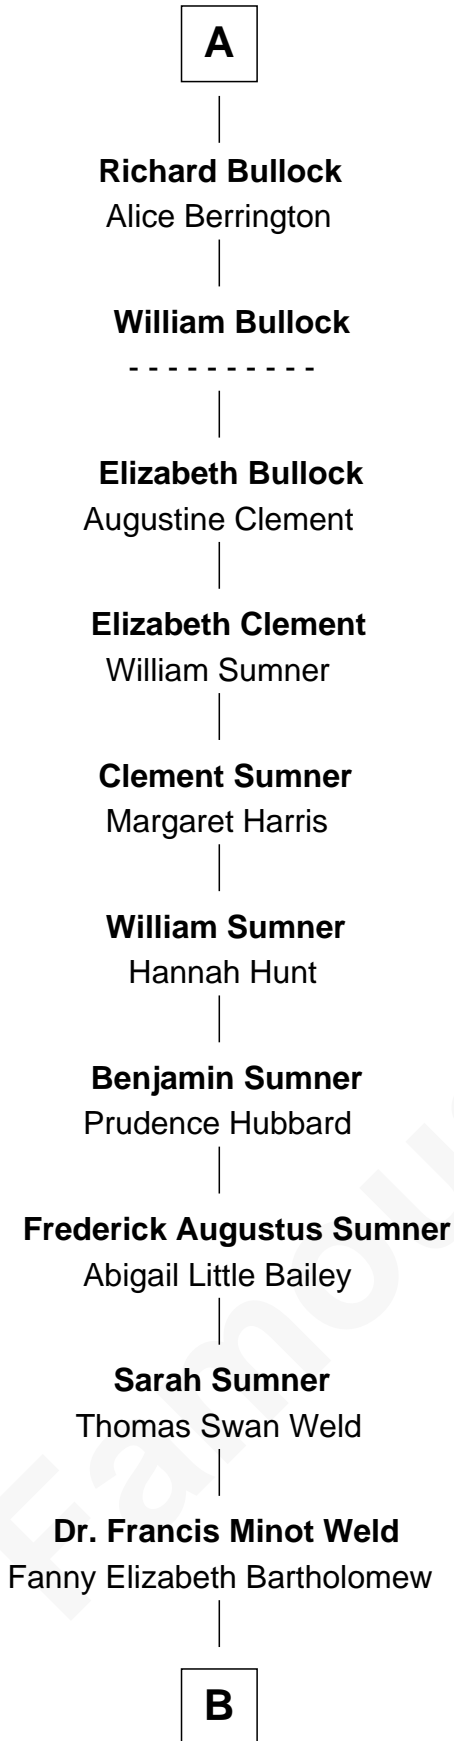

## Relationship Chart of

### Bill Weld

68th Governor of Massachusetts

7th cousin 12 times removed of

### Jane Seymour

3rd Wife of King Henry VIII

**Bartholomew de Badlesmere**

Margaret de Clare

**B**

Francis Minot Weld  
Margaret Low White

David Weld  
Mary Blake Nichols

Bill Weld  
*68th Governor of Massachusetts*

FamousKin.com