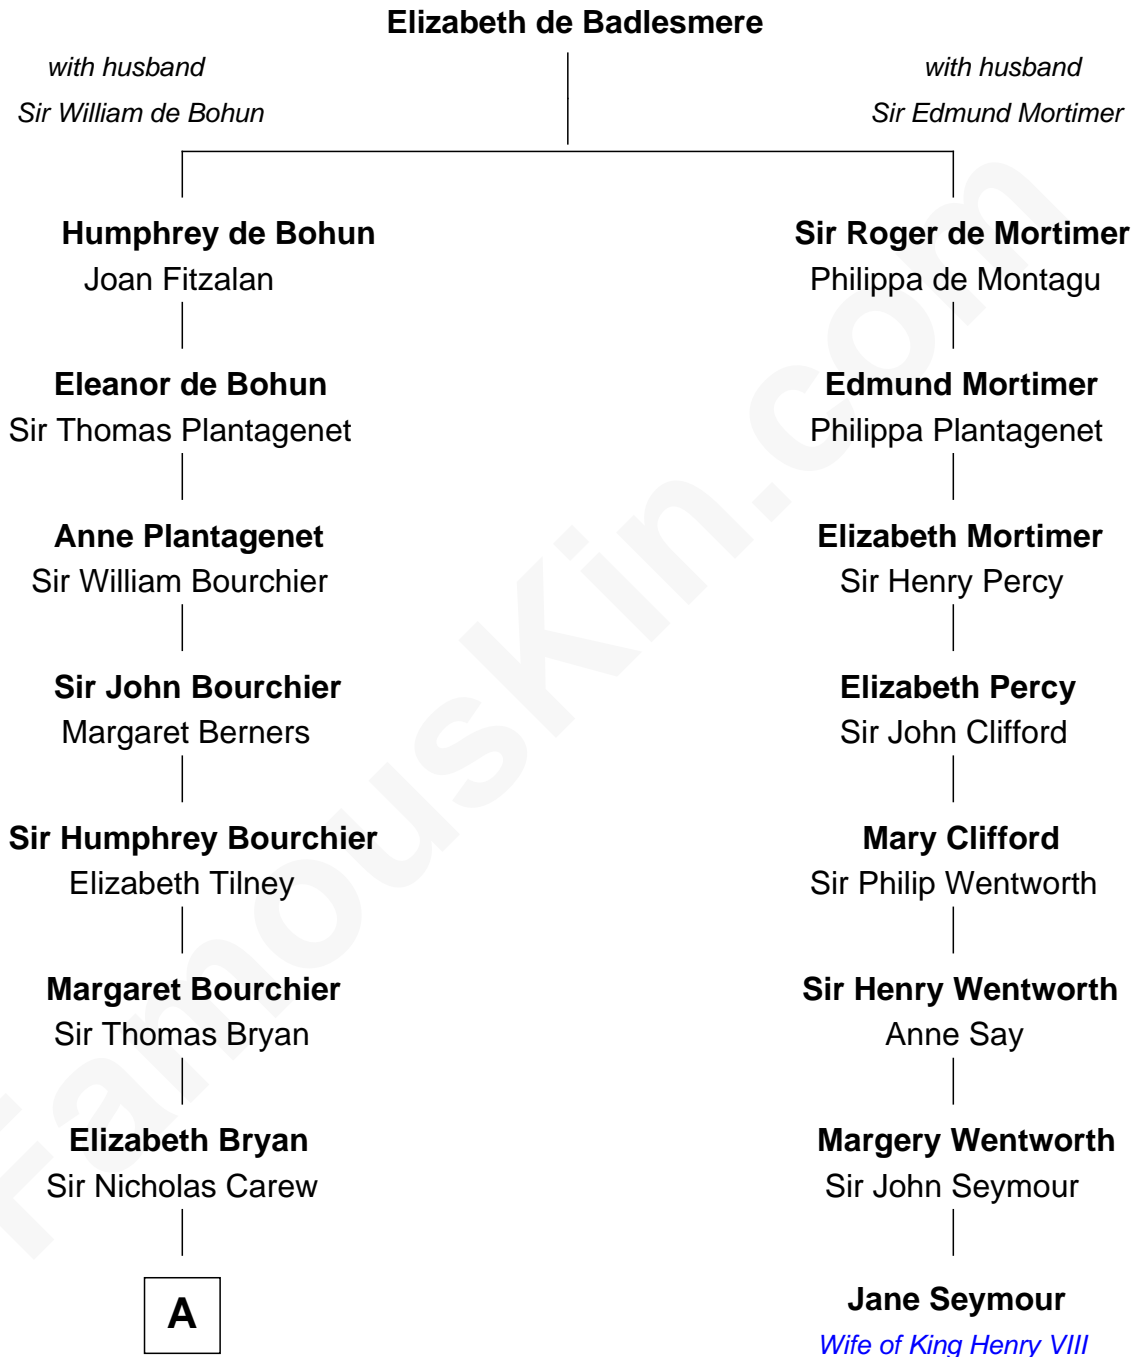

FamousKin.com

Relationship Chart of

Bill Weld

68th Governor of Massachusetts

7th cousin 13 times removed of

Jane Seymour

3rd Wife of King Henry VIII

B

Fanny Elizabeth Bartholomew

Dr. Francis Minot Weld

Francis Minot Weld

Margaret Low White

David Weld

Mary Blake Nichols

Bill Weld

68th Governor of Massachusetts