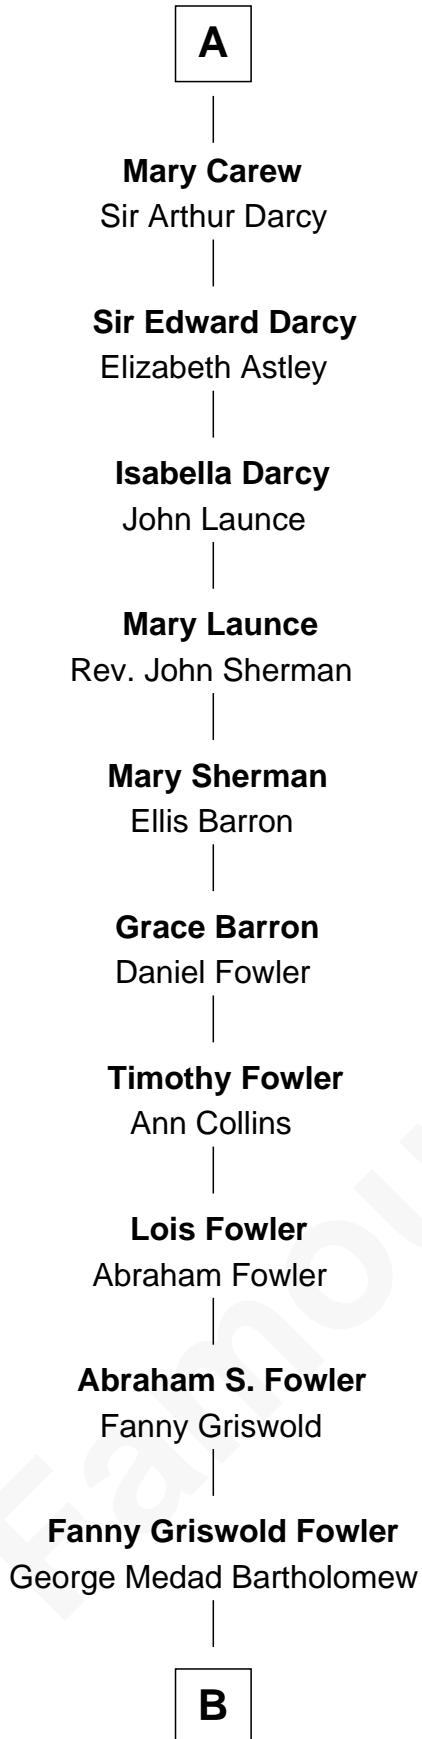

FamousKin.com

Relationship Chart of

Bill Weld

68th Governor of Massachusetts

7th cousin 13 times removed of

Jane Seymour

3rd Wife of King Henry VIII

B

Fanny Elizabeth Bartholomew

Dr. Francis Minot Weld

Francis Minot Weld

Margaret Low White

David Weld

Mary Blake Nichols

Bill Weld

68th Governor of Massachusetts