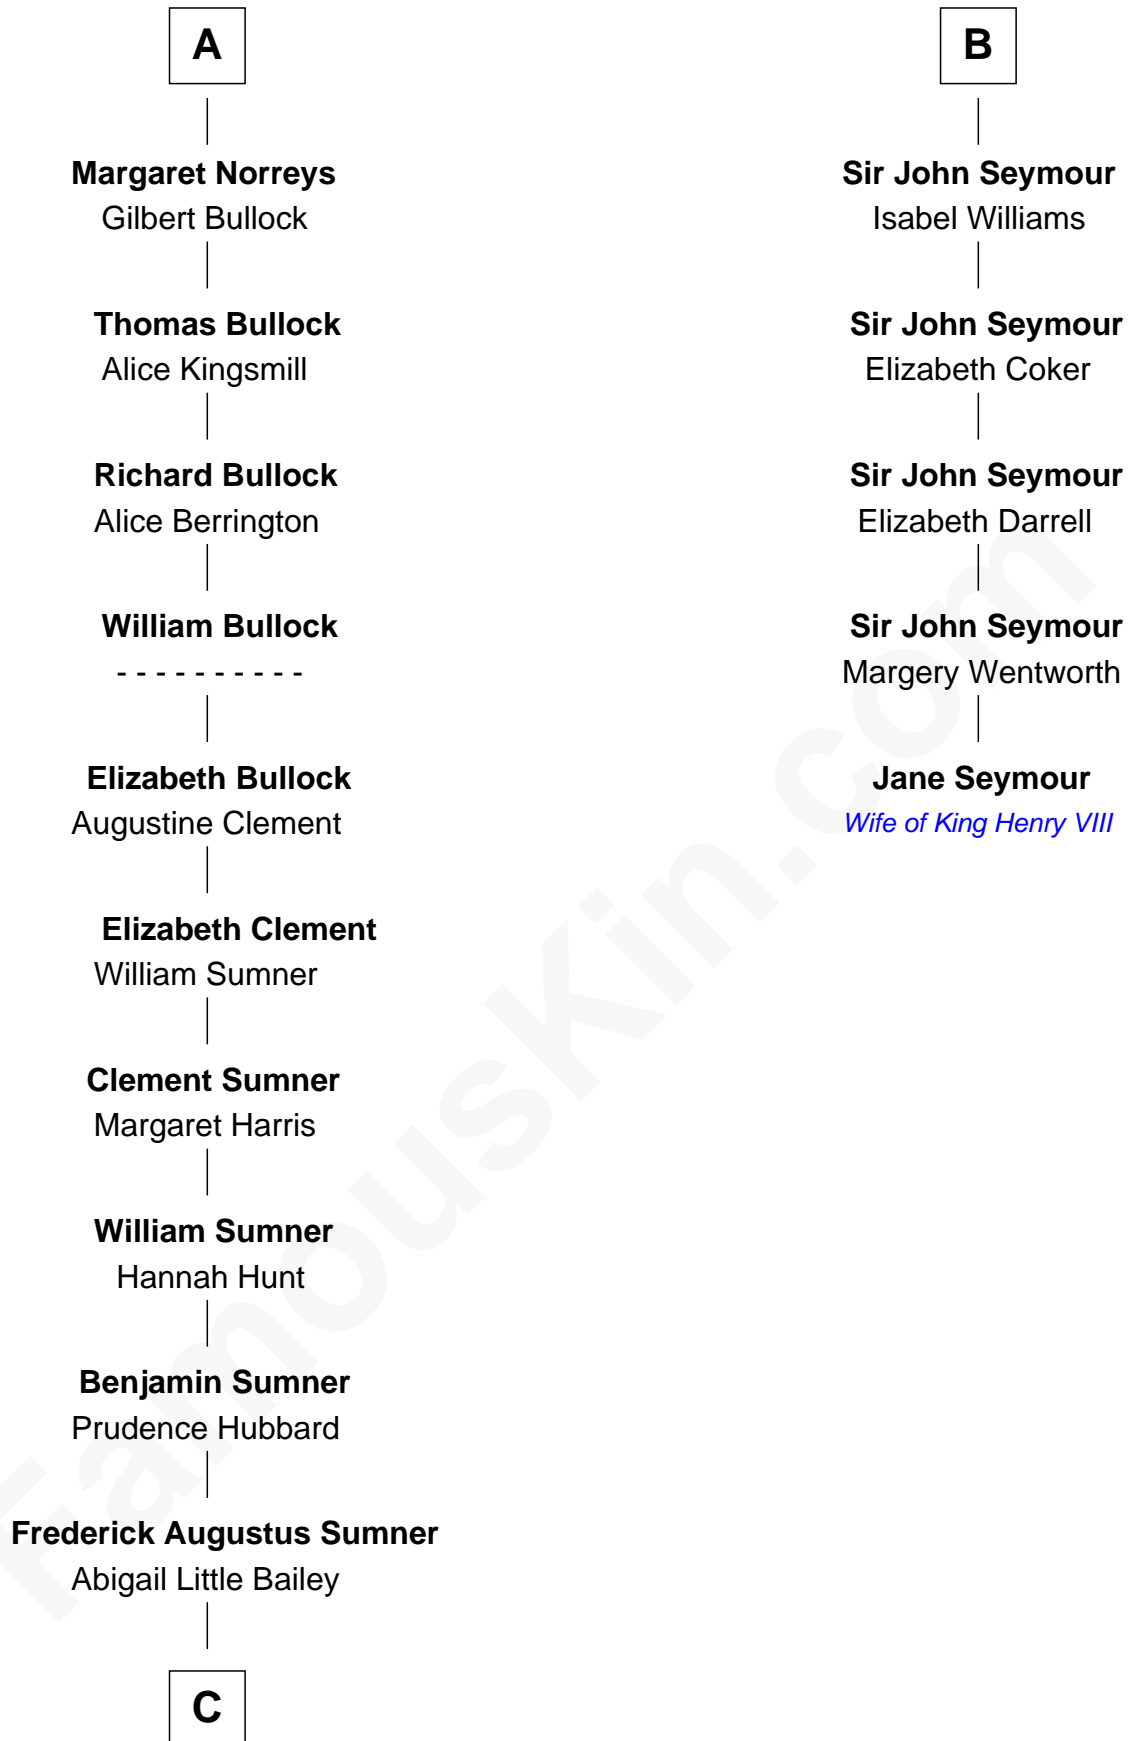

FamousKin.com

Relationship Chart of

Bill Weld

68th Governor of Massachusetts

11th cousin 10 times removed of

Jane Seymour

3rd Wife of King Henry VIII

C

Sarah Sumner
Thomas Swan Weld

Dr. Francis Minot Weld
Fanny Elizabeth Bartholomew

Francis Minot Weld
Margaret Low White

David Weld
Mary Blake Nichols

Bill Weld
68th Governor of Massachusetts

FamousKin.com