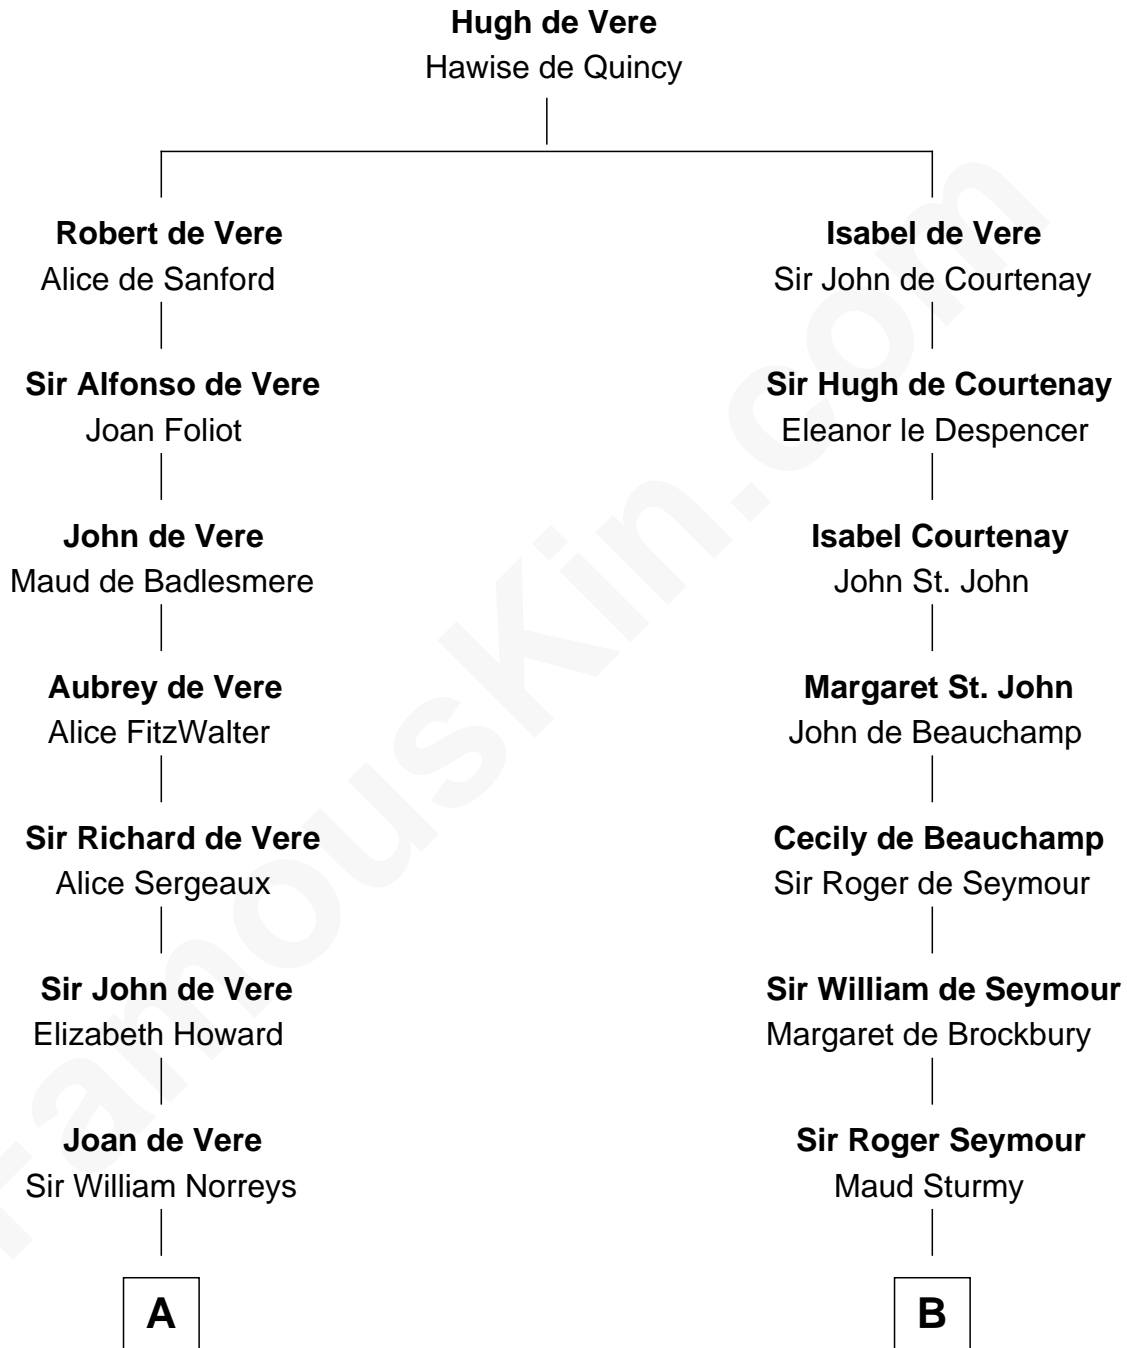

FamousKin.com

Relationship Chart of

Bill Weld

68th Governor of Massachusetts

11th cousin 10 times removed of

Jane Seymour

3rd Wife of King Henry VIII

C

Sarah Sumner
Thomas Swan Weld

Dr. Francis Minot Weld
Fanny Elizabeth Bartholomew

Francis Minot Weld
Margaret Low White

David Weld
Mary Blake Nichols

Bill Weld
68th Governor of Massachusetts

FamousKin.com