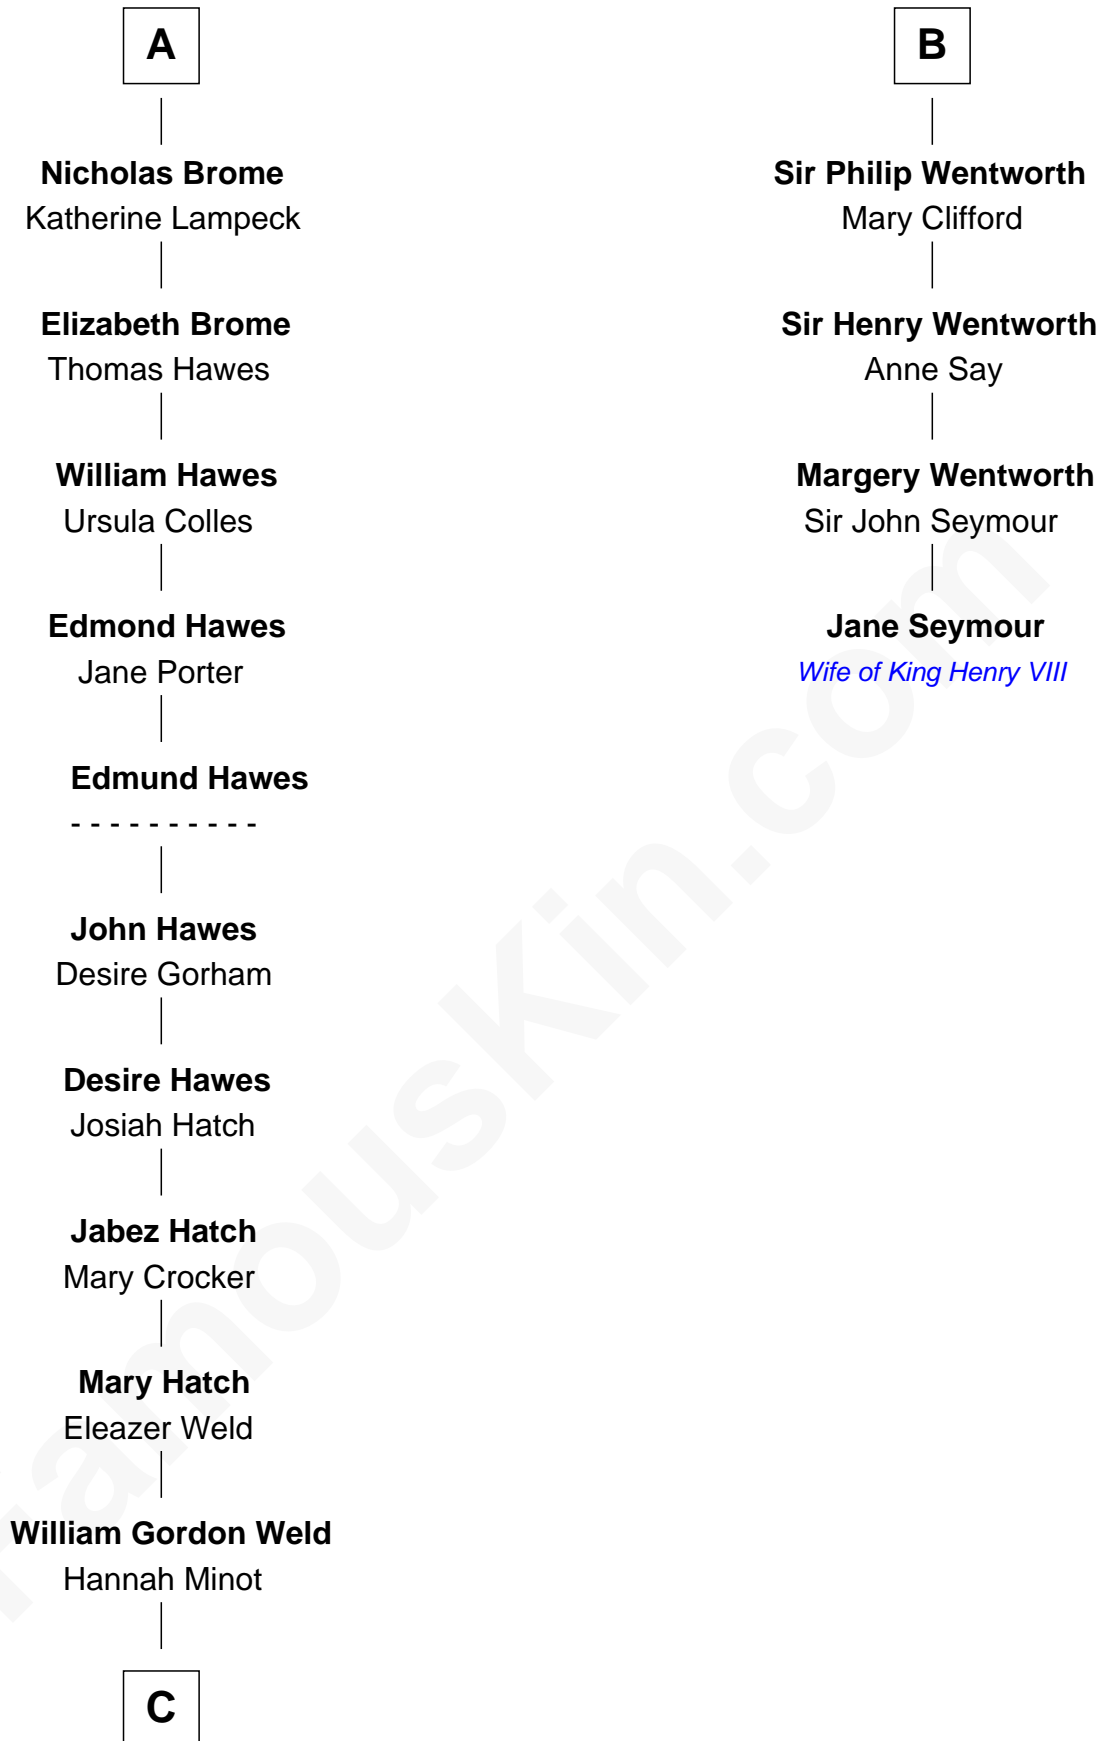

FamousKin.com

Relationship Chart of

Bill Weld

68th Governor of Massachusetts

10th cousin 11 times removed of

Jane Seymour

3rd Wife of King Henry VIII

Sir William de Ros

Sir Robert de Tibetot

Margaret Deincourt

Elizabeth de Tibetot

Sir Philip le Despencer

Margery Despencer

Sir Roger Wentworth

B

C

Thomas Swan Weld

Sarah Sumner

Dr. Francis Minot Weld

Fanny Elizabeth Bartholomew

Francis Minot Weld

Margaret Low White

David Weld

Mary Blake Nichols