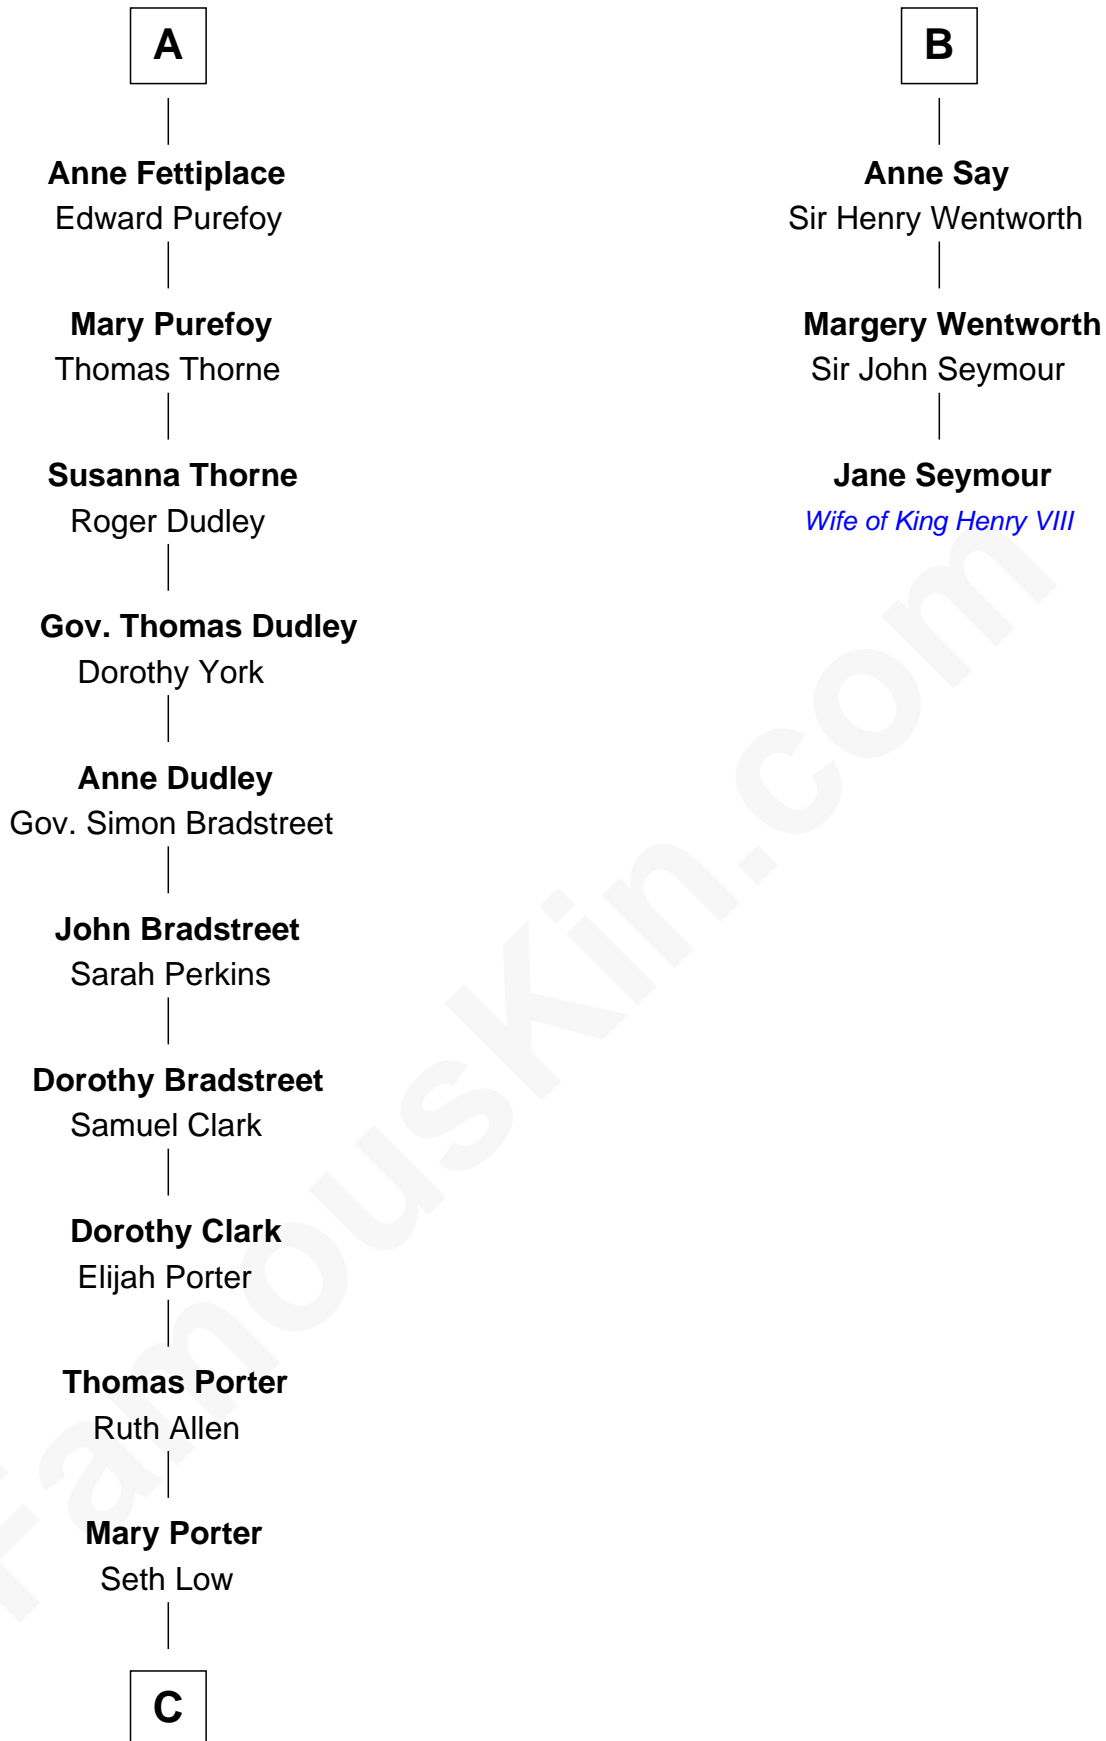

# FamousKin.com Relationship Chart of

**Bill Weld**

*68th Governor of Massachusetts*

**9th cousin 12 times removed of**

**Jane Seymour**

*3rd Wife of King Henry VIII*

**C**

—  
**Harriet Low**  
John Babcock Hillard

—  
**Harriet Hillard**  
William Augustus White

—  
**Margaret Low White**  
Francis Minot Weld

—  
**David Weld**  
Mary Blake Nichols

—  
**Bill Weld**  
*68th Governor of Massachusetts*