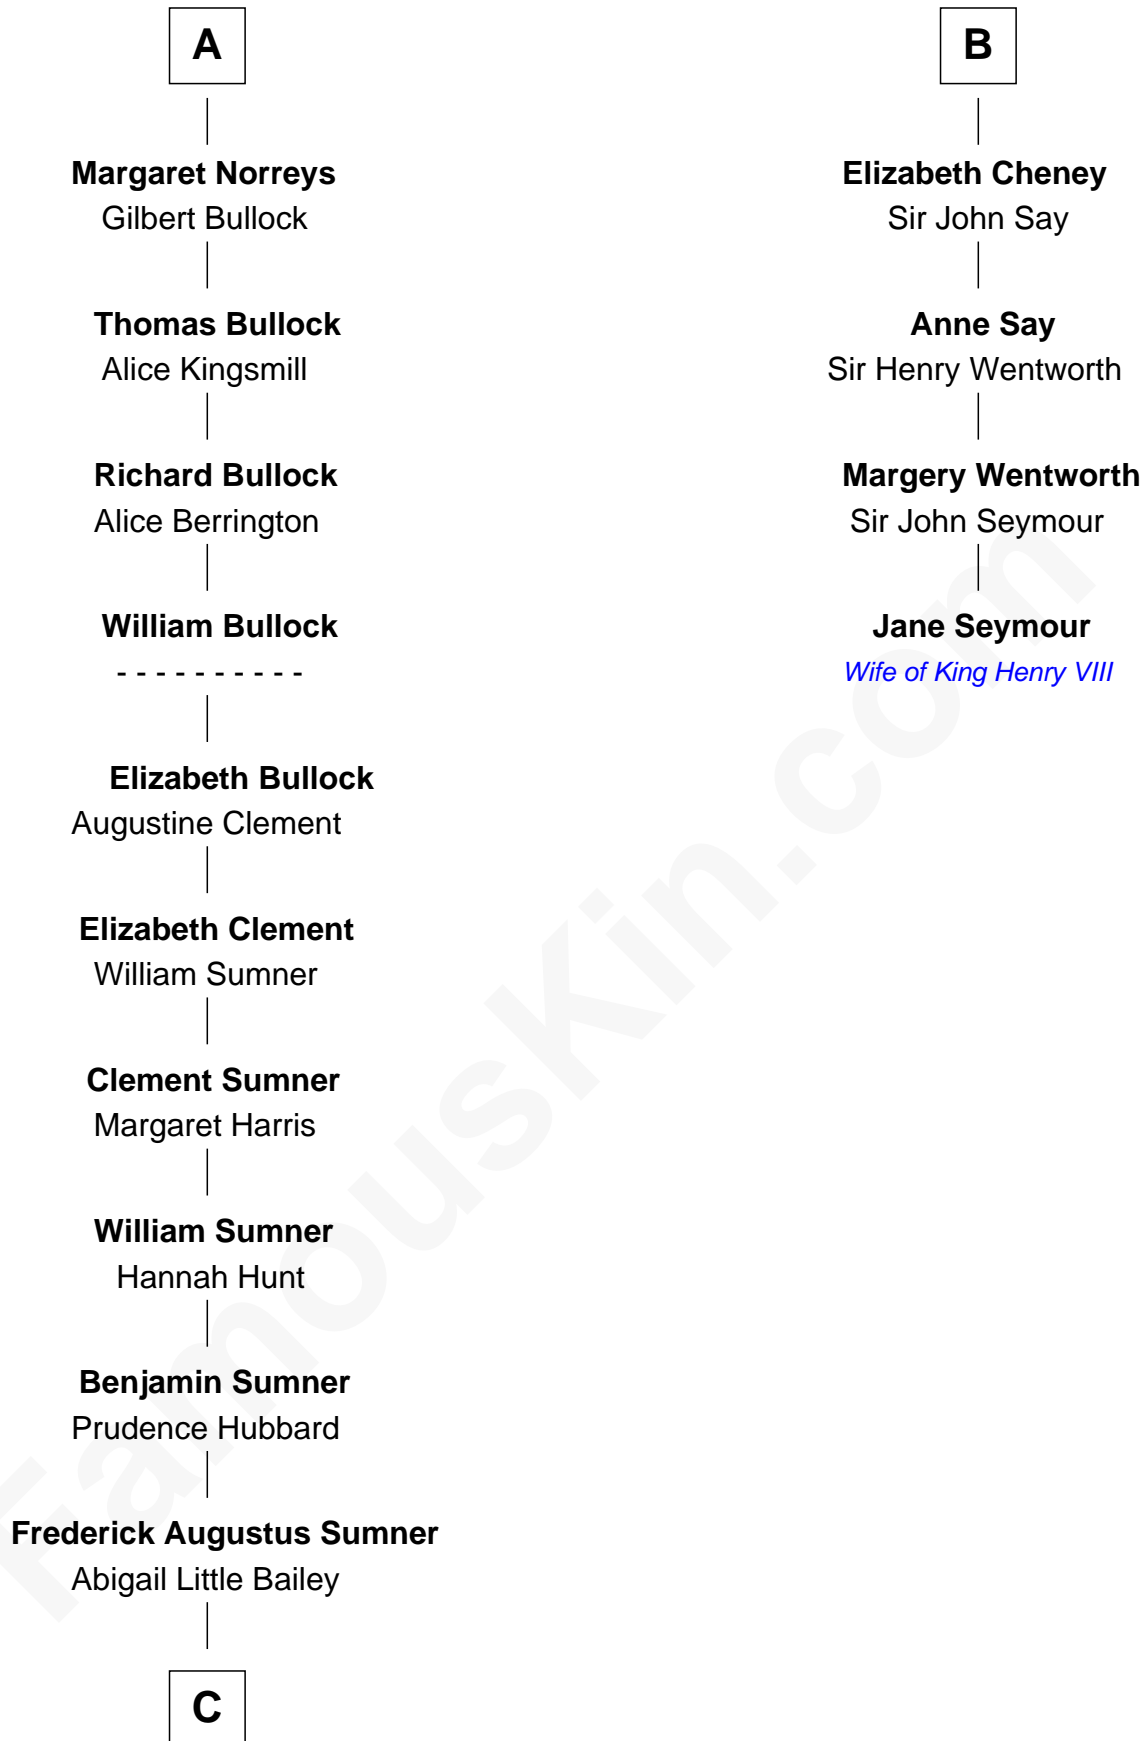

## Relationship Chart of

### Bill Weld

68th Governor of Massachusetts

10th cousin 11 times removed of

### Jane Seymour

3rd Wife of King Henry VIII

**C**

**Sarah Sumner**  
Thomas Swan Weld

**Dr. Francis Minot Weld**  
Fanny Elizabeth Bartholomew

**Francis Minot Weld**  
Margaret Low White

**David Weld**  
Mary Blake Nichols