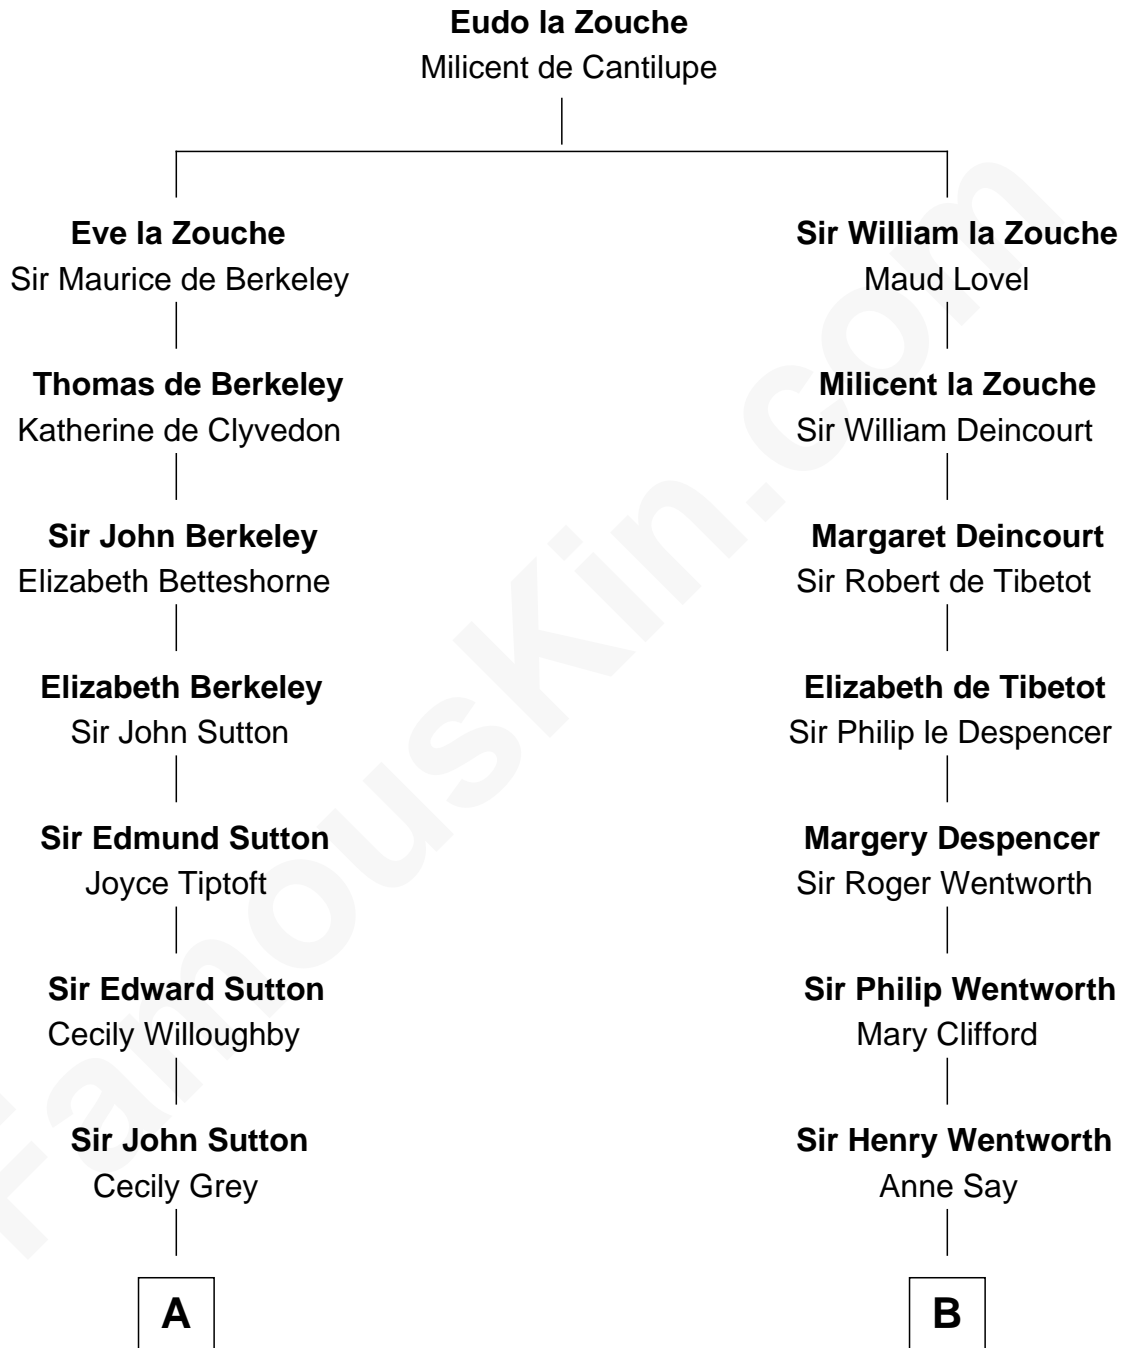

FamousKin.com

Relationship Chart of

Bill Weld

68th Governor of Massachusetts

8th cousin 12 times removed of

Jane Seymour

3rd Wife of King Henry VIII