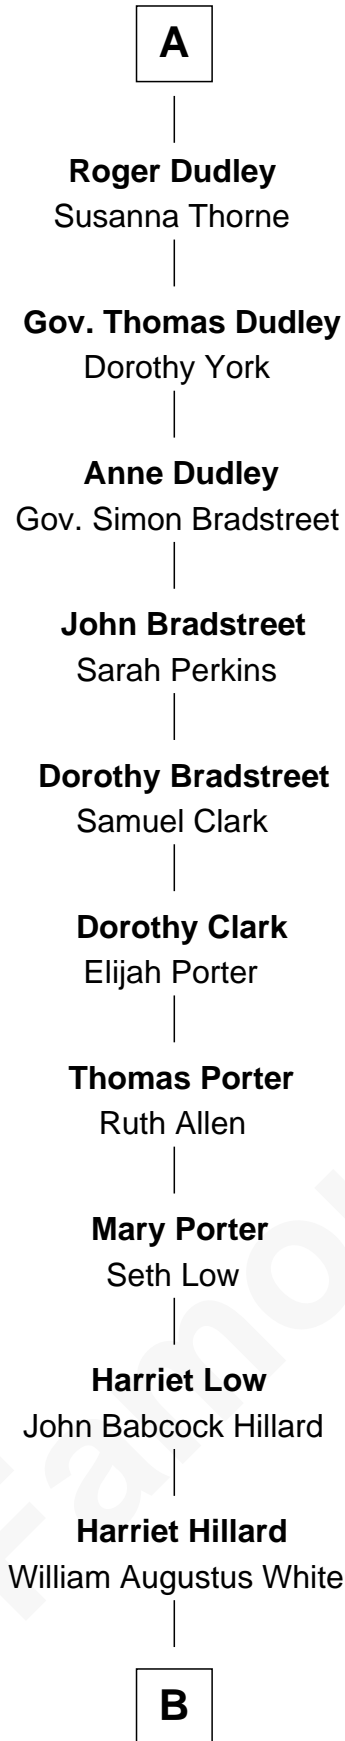

# FamousKin.com

## Relationship Chart of

### Bill Weld

68th Governor of Massachusetts

5th cousin 14 times removed of

**Jane Seymour**

3rd Wife of King Henry VIII

**B**

—  
**Margaret Low White**

Francis Minot Weld

—  
**David Weld**

Mary Blake Nichols

—  
**Bill Weld**

*68th Governor of Massachusetts*

FamousKin.com