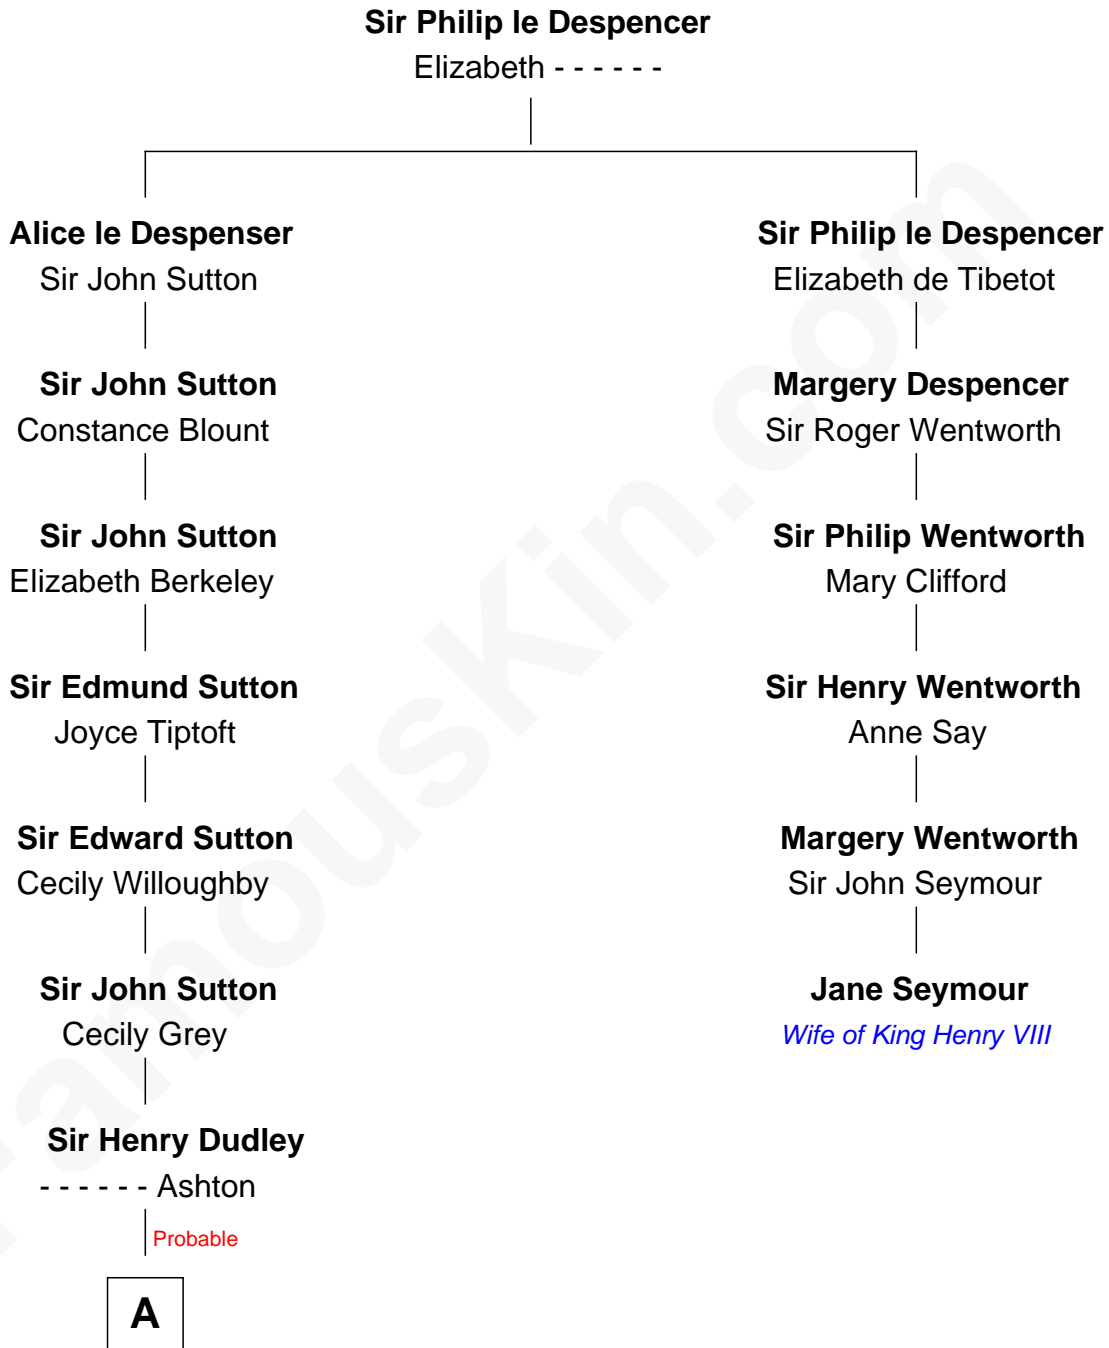

FamousKin.com

Relationship Chart of

Bill Weld

68th Governor of Massachusetts

5th cousin 14 times removed of

Jane Seymour

3rd Wife of King Henry VIII