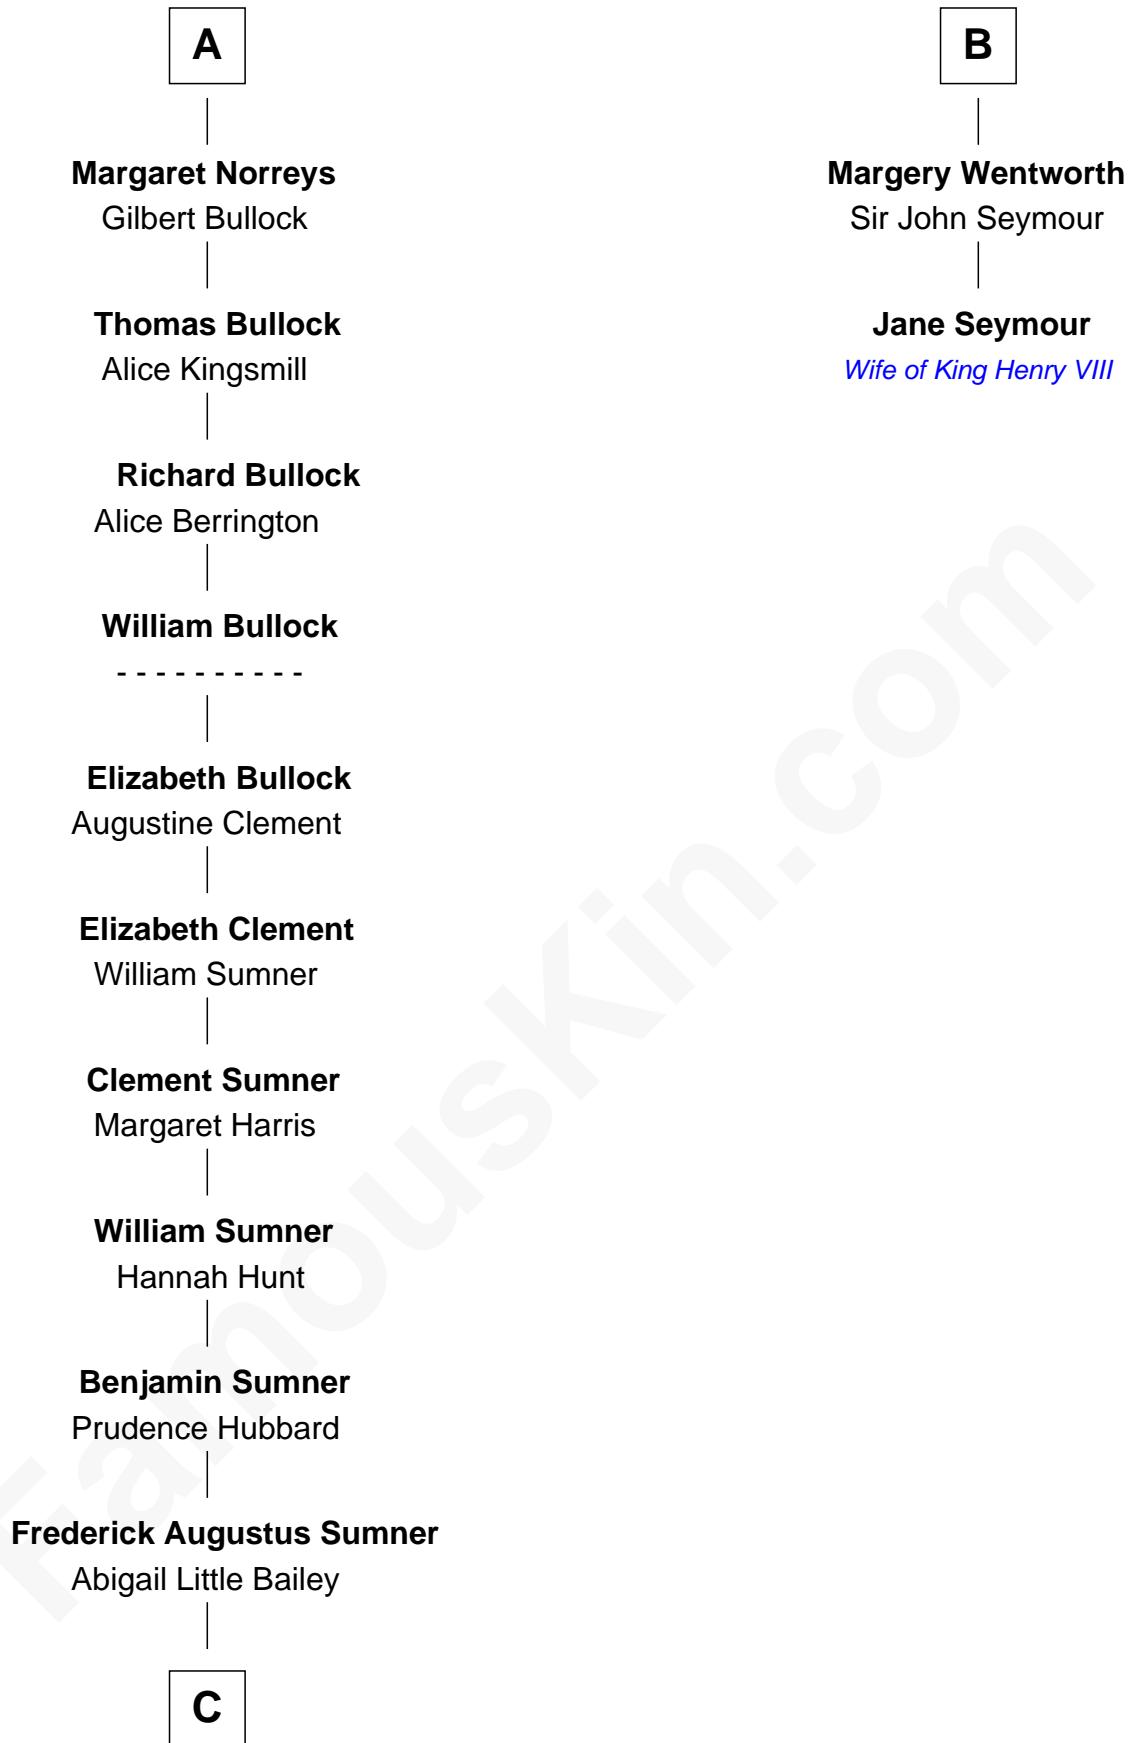

FamousKin.com

Relationship Chart of

Bill Weld

68th Governor of Massachusetts

8th cousin 13 times removed of

Jane Seymour

3rd Wife of King Henry VIII

Sir Hugh le Despencer

Isabella de Beauchamp

Hugh le Despencer

Eleanor de Clare

Isabel le Despencer

Richard Fitzalan

Sir Edmund Fitzalan

Sibyl de Montagu

Philippe Fitzalan

Margery Despencer

Sir Roger Wentworth

Sir Philip Wentworth

Mary Clifford

Sir Henry Wentworth

Anne Say

B

C

Sarah Sumner
Thomas Swan Weld

Dr. Francis Minot Weld
Fanny Elizabeth Bartholomew

Francis Minot Weld
Margaret Low White

David Weld
Mary Blake Nichols

Bill Weld
68th Governor of Massachusetts

FamousKin.com