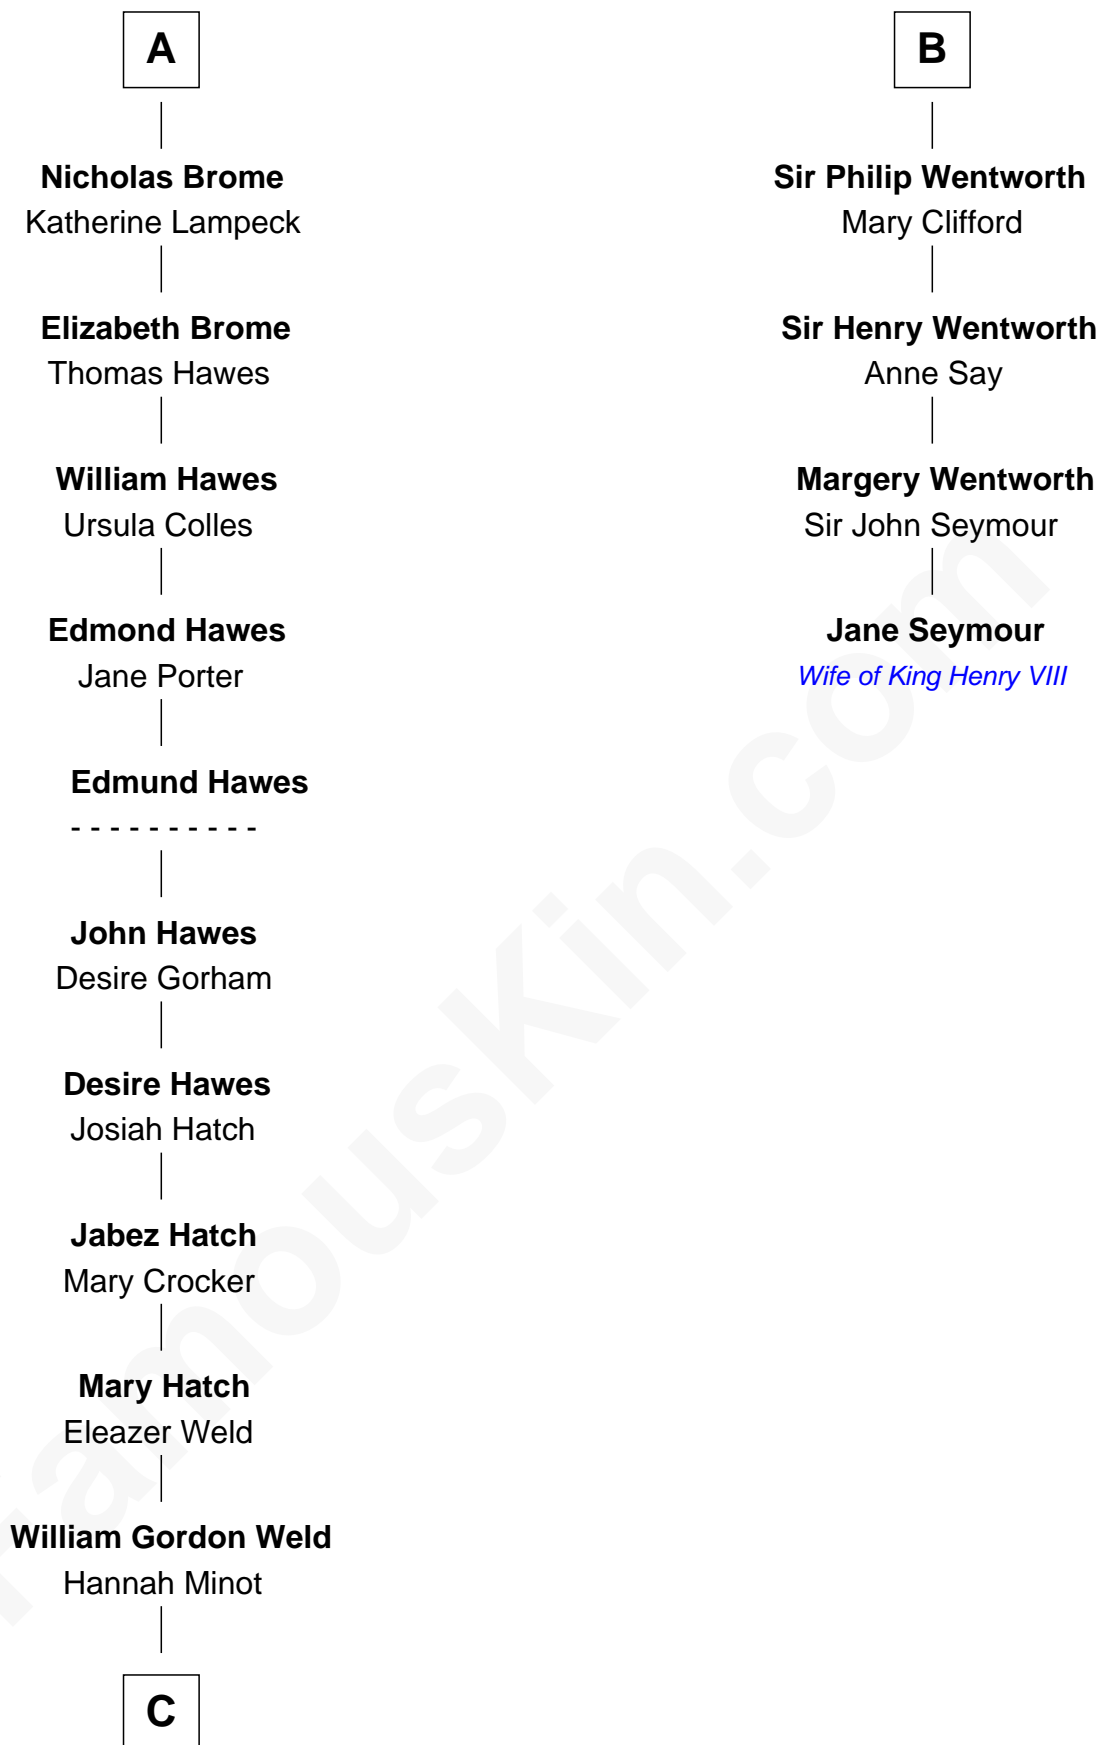

FamousKin.com

Relationship Chart of

Bill Weld

68th Governor of Massachusetts

10th cousin 11 times removed of

Jane Seymour

3rd Wife of King Henry VIII

C

Thomas Swan Weld

Sarah Sumner

Dr. Francis Minot Weld

Fanny Elizabeth Bartholomew

Francis Minot Weld

Margaret Low White

David Weld

Mary Blake Nichols