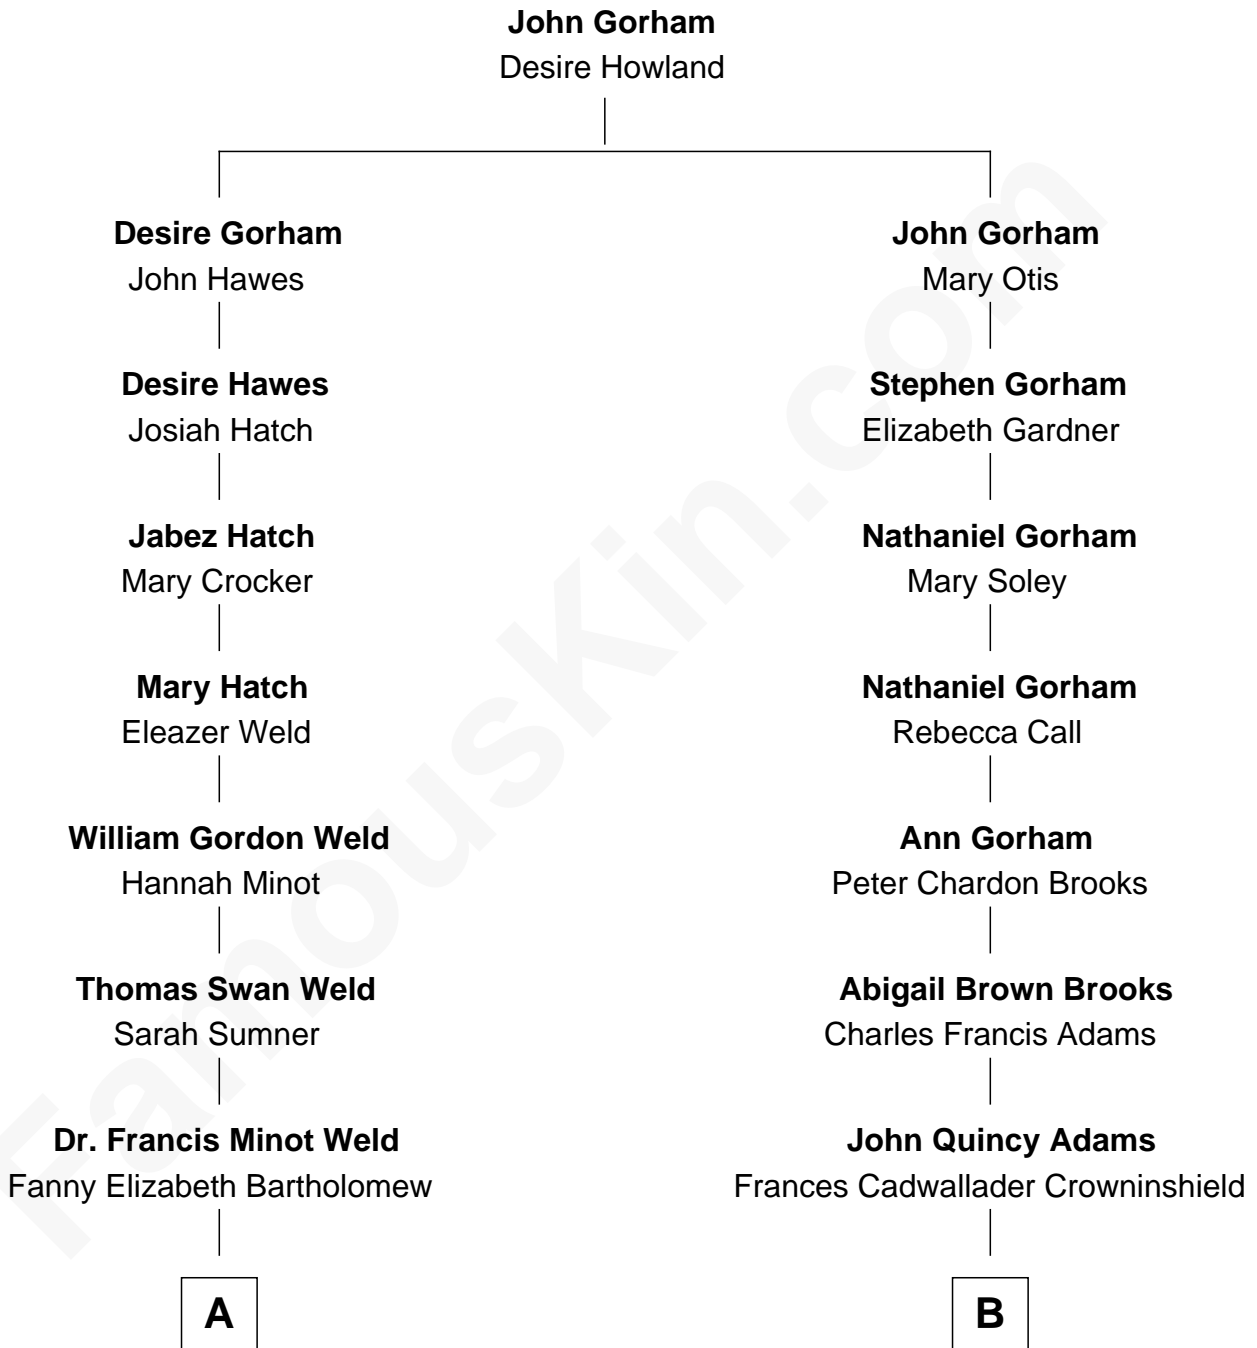

FamousKin.com Relationship Chart of

Bill Weld

68th Governor of Massachusetts

9th cousin of

John Adams Morgan

1952 Olympic Sailing Gold Medalist

A

Francis Minot Weld
Margaret Low White

David Weld
Mary Blake Nichols

Bill Weld
68th Governor of Massachusetts

B

Charles Francis Adams
Frances Lovering

Catherine Frances Lovering Adams
Henry Sturgis Morgan

John Adams Morgan
Olympic Gold Medalist

FamousKin.com