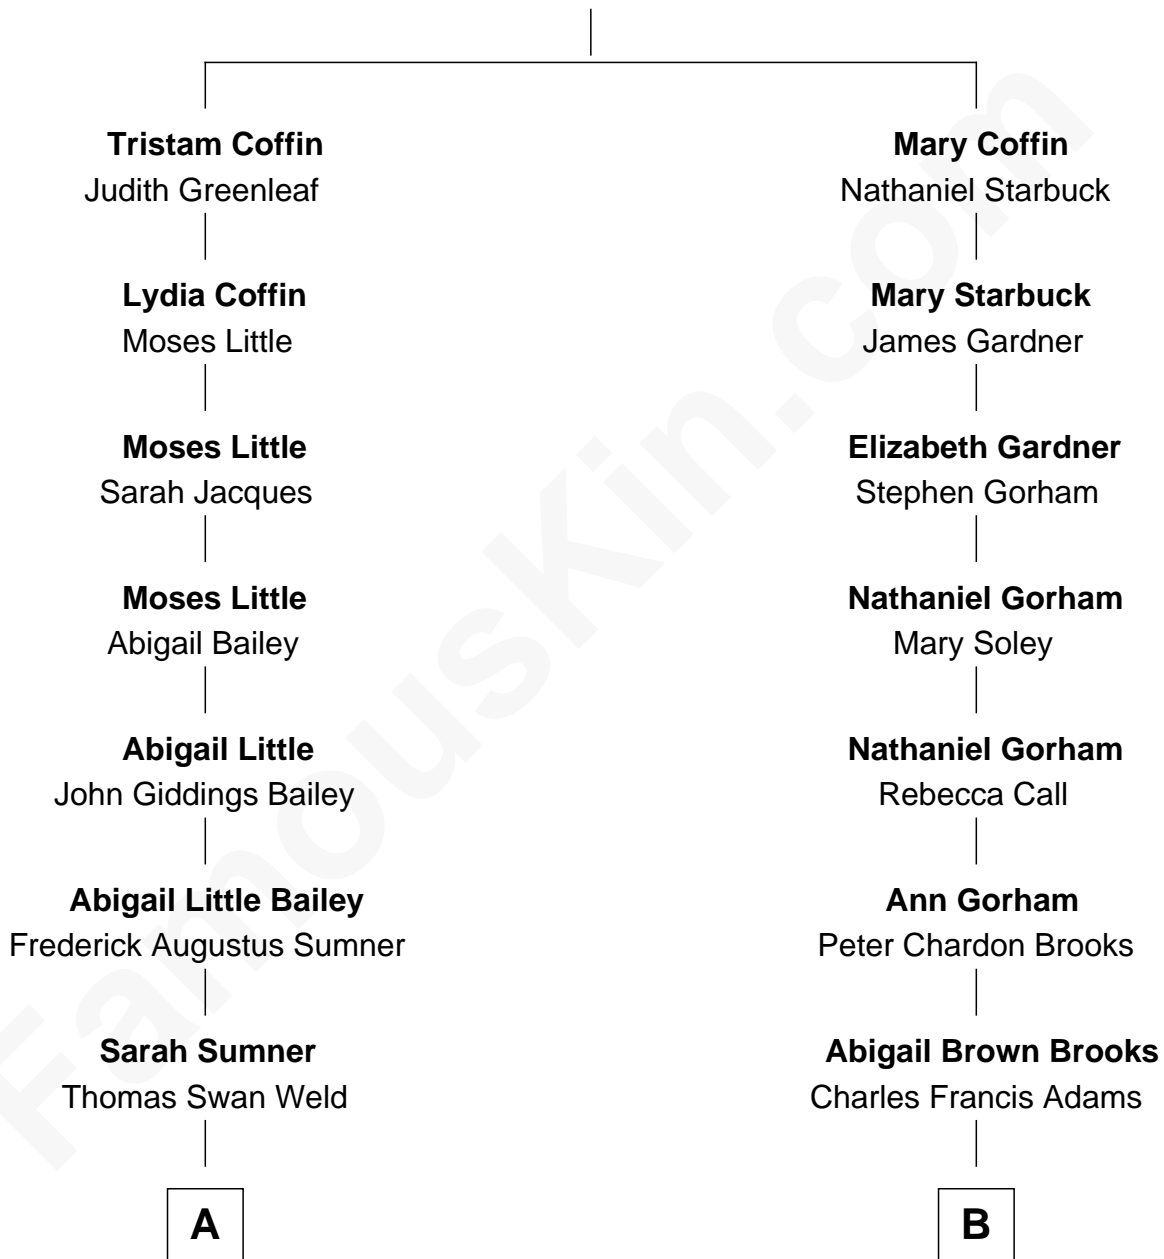

# FamousKin.com Relationship Chart of

**Bill Weld**

*68th Governor of Massachusetts*

**10th cousin of**

**John Adams Morgan**

*1952 Olympic Sailing Gold Medalist*

**Tristram Coffin**

Dionis Stevens

**A**

**Dr. Francis Minot Weld**  
Fanny Elizabeth Bartholomew

**Francis Minot Weld**  
Margaret Low White

**David Weld**  
Mary Blake Nichols

**Bill Weld**  
*68th Governor of Massachusetts*

**B**

**John Quincy Adams**  
Frances Cadwallader Crowninshield