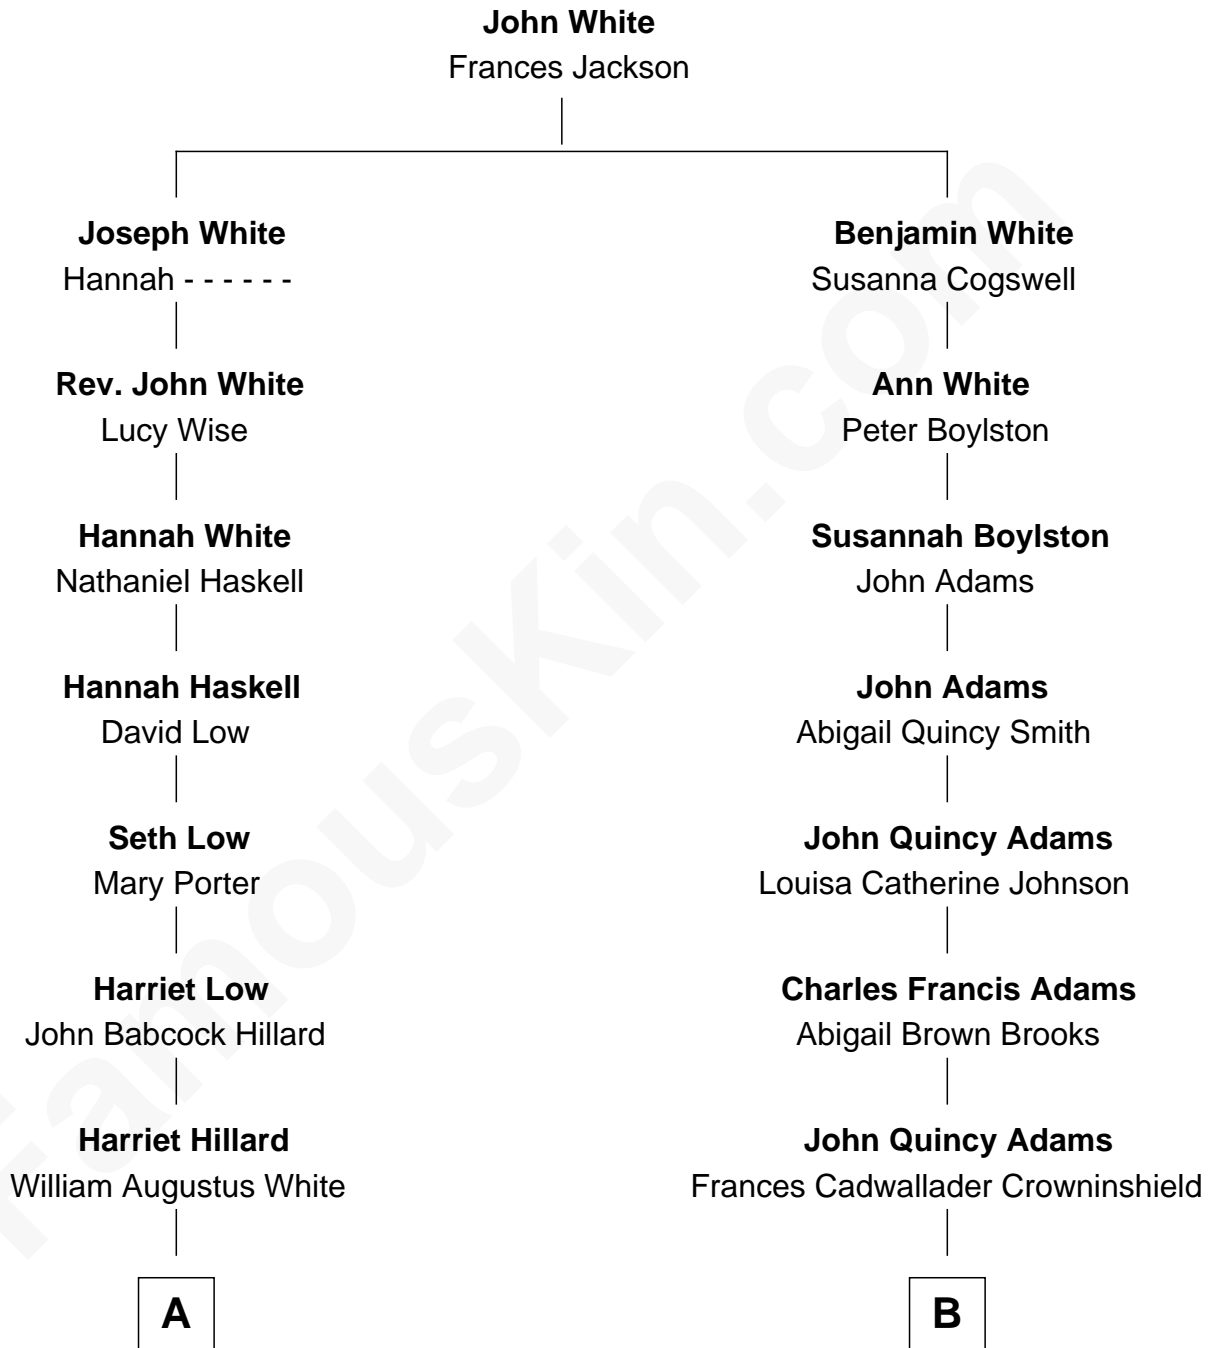

# FamousKin.com Relationship Chart of

**Bill Weld**

*68th Governor of Massachusetts*

9th cousin of

**John Adams Morgan**

*1952 Olympic Sailing Gold Medalist*

**A**

**Margaret Low White**  
Francis Minot Weld

**David Weld**  
Mary Blake Nichols

**Bill Weld**  
*68th Governor of Massachusetts*

**B**

**Charles Francis Adams**  
Frances Lovering

**Catherine Frances Lovering Adams**  
Henry Sturgis Morgan

**John Adams Morgan**  
*Olympic Gold Medalist*