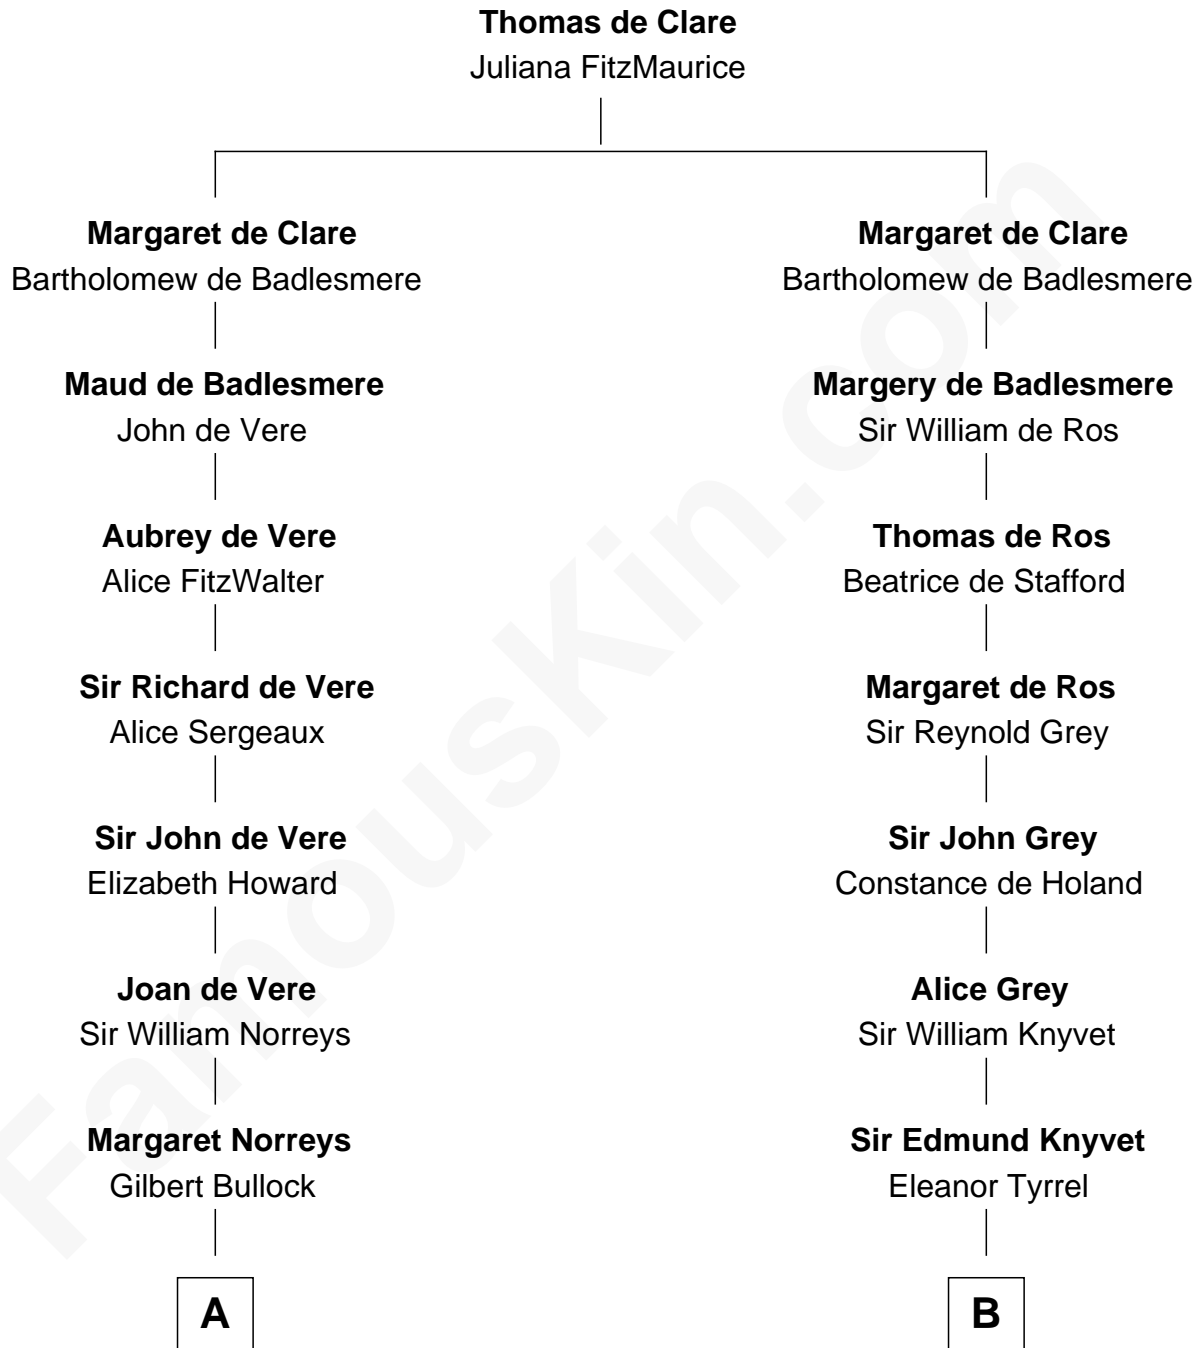

FamousKin.com

Relationship Chart of

Bill Weld

68th Governor of Massachusetts

20th cousin 1 time removed of

John Adams Morgan

1952 Olympic Sailing Gold Medalist

C

Dr. Francis Minot Weld
Fanny Elizabeth Bartholomew

Francis Minot Weld
Margaret Low White

David Weld
Mary Blake Nichols

Bill Weld
68th Governor of Massachusetts

D

Abigail Brown Brooks
Charles Francis Adams

John Quincy Adams
Frances Cadwallader Crowninshield