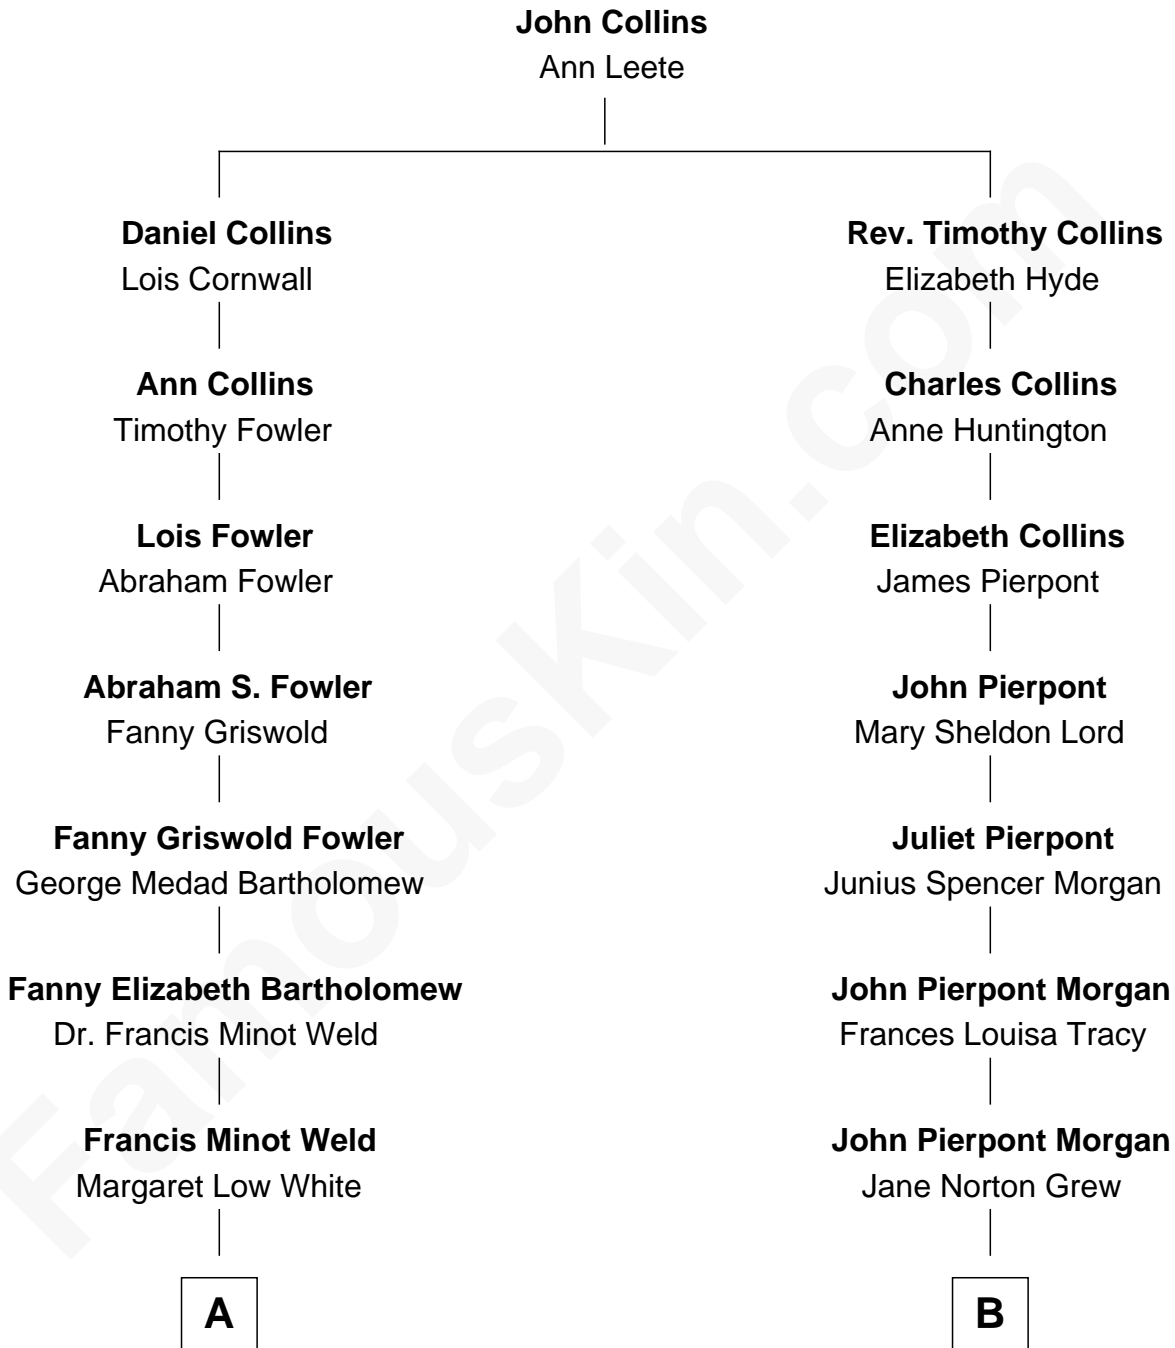

FamousKin.com Relationship Chart of

Bill Weld

68th Governor of Massachusetts

8th cousin of

John Adams Morgan

1952 Olympic Sailing Gold Medalist

A

David Weld
Mary Blake Nichols

Bill Weld
68th Governor of Massachusetts

B

Henry Sturgis Morgan
Catherine Frances Lovering Adams

John Adams Morgan
Olympic Gold Medalist

FamousKin.com