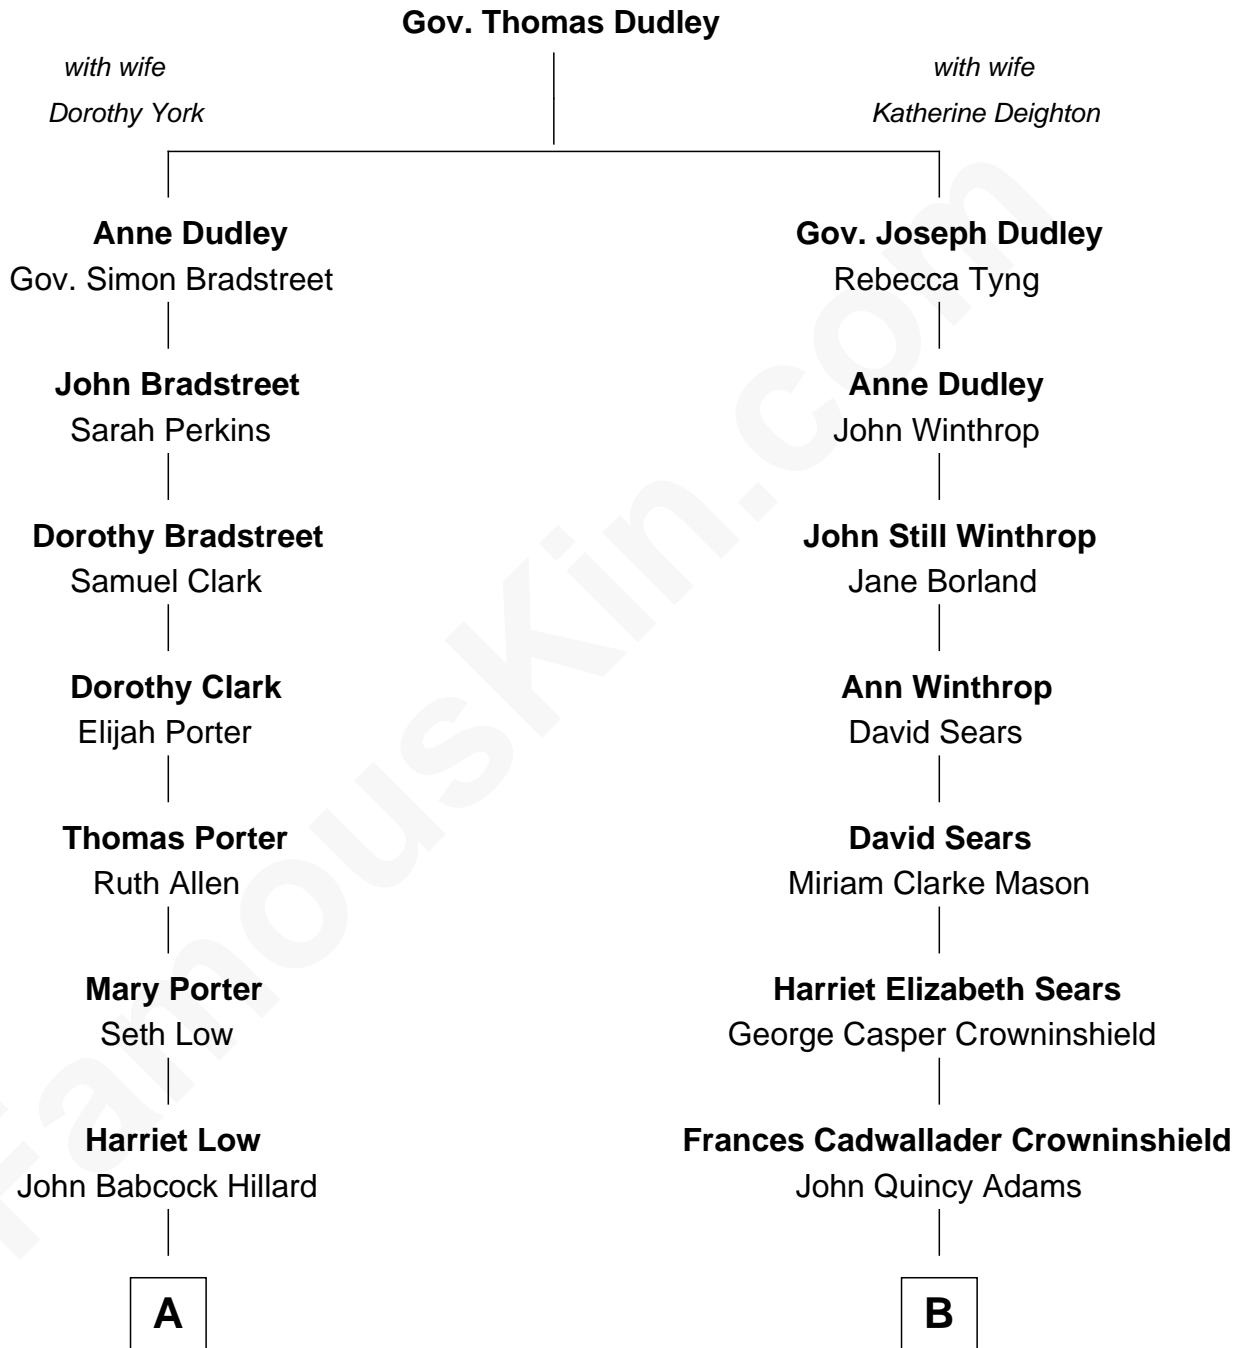

FamousKin.com Relationship Chart of

Bill Weld

68th Governor of Massachusetts

9th cousin 1 time removed of

John Adams Morgan

1952 Olympic Sailing Gold Medalist

FamousKin.com