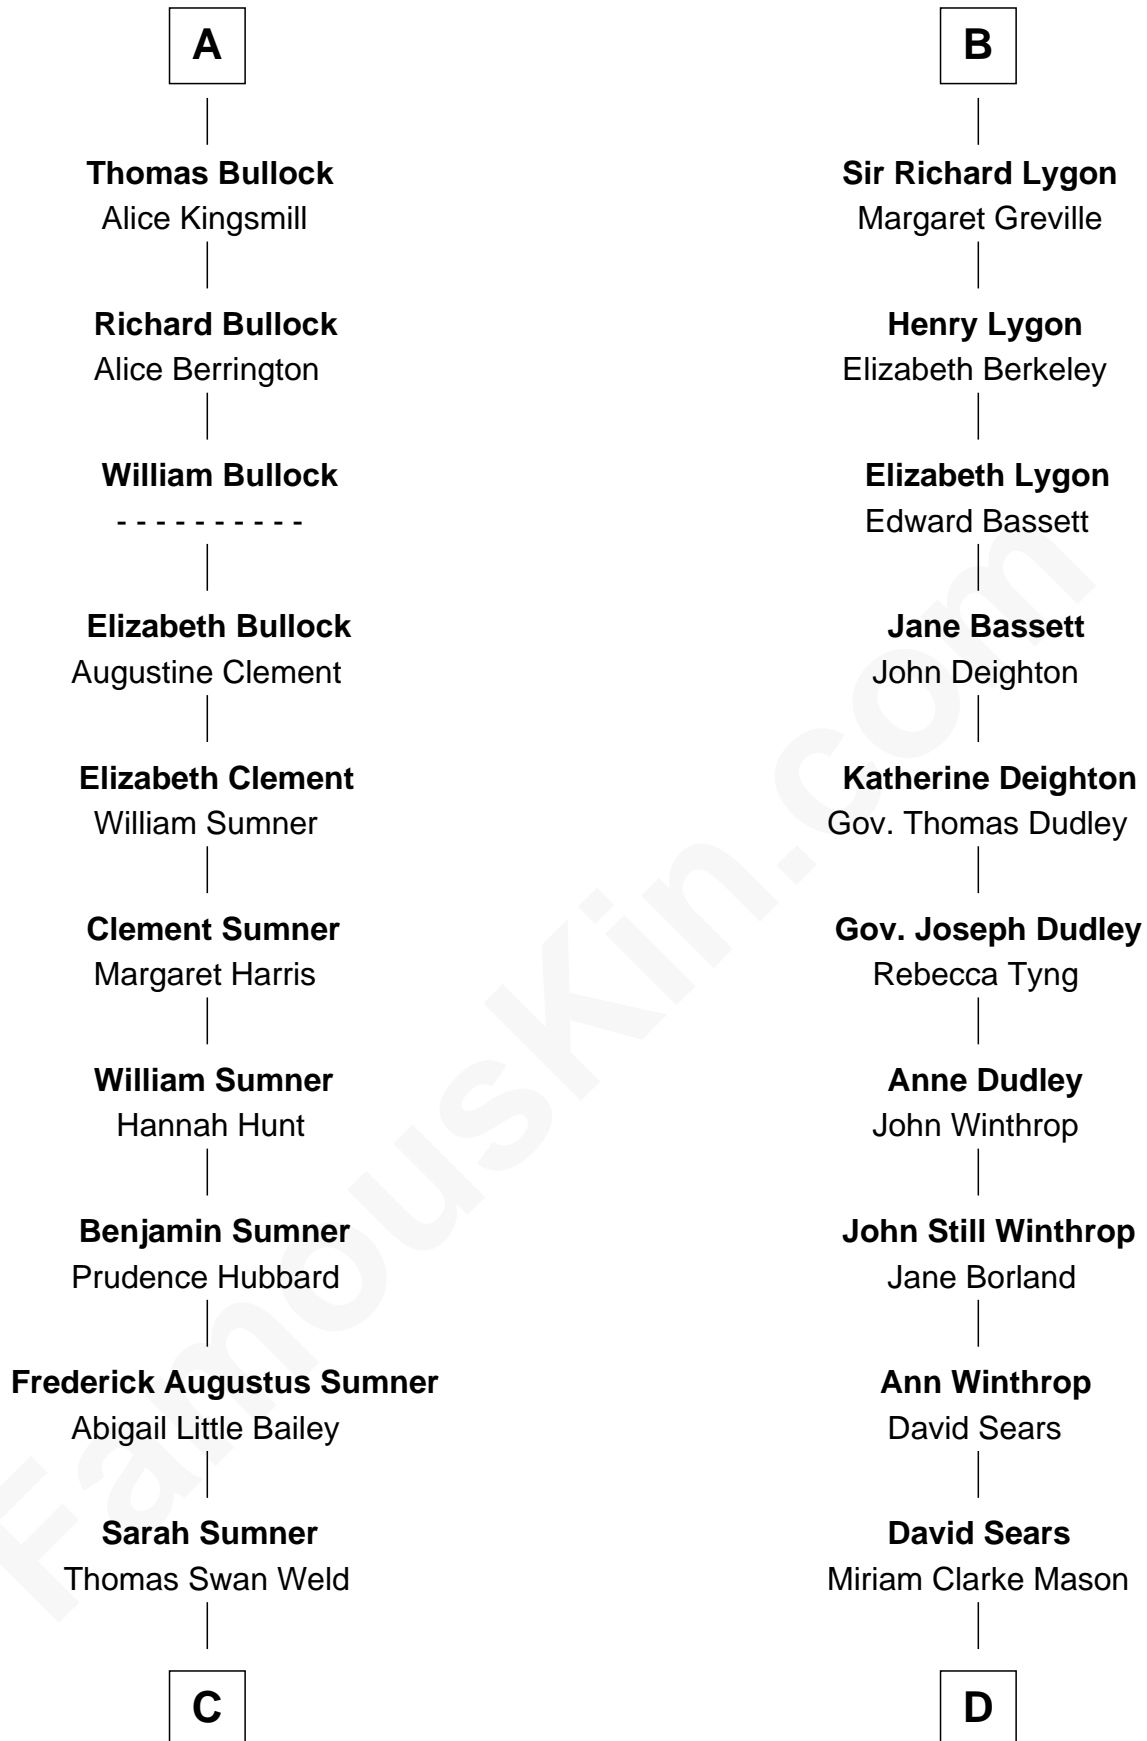

FamousKin.com

Relationship Chart of

Bill Weld

68th Governor of Massachusetts

20th cousin 1 time removed of

John Adams Morgan

1952 Olympic Sailing Gold Medalist

C

Dr. Francis Minot Weld
Fanny Elizabeth Bartholomew

Francis Minot Weld
Margaret Low White

David Weld
Mary Blake Nichols

Bill Weld
68th Governor of Massachusetts

D

Harriet Elizabeth Sears
George Casper Crowninshield