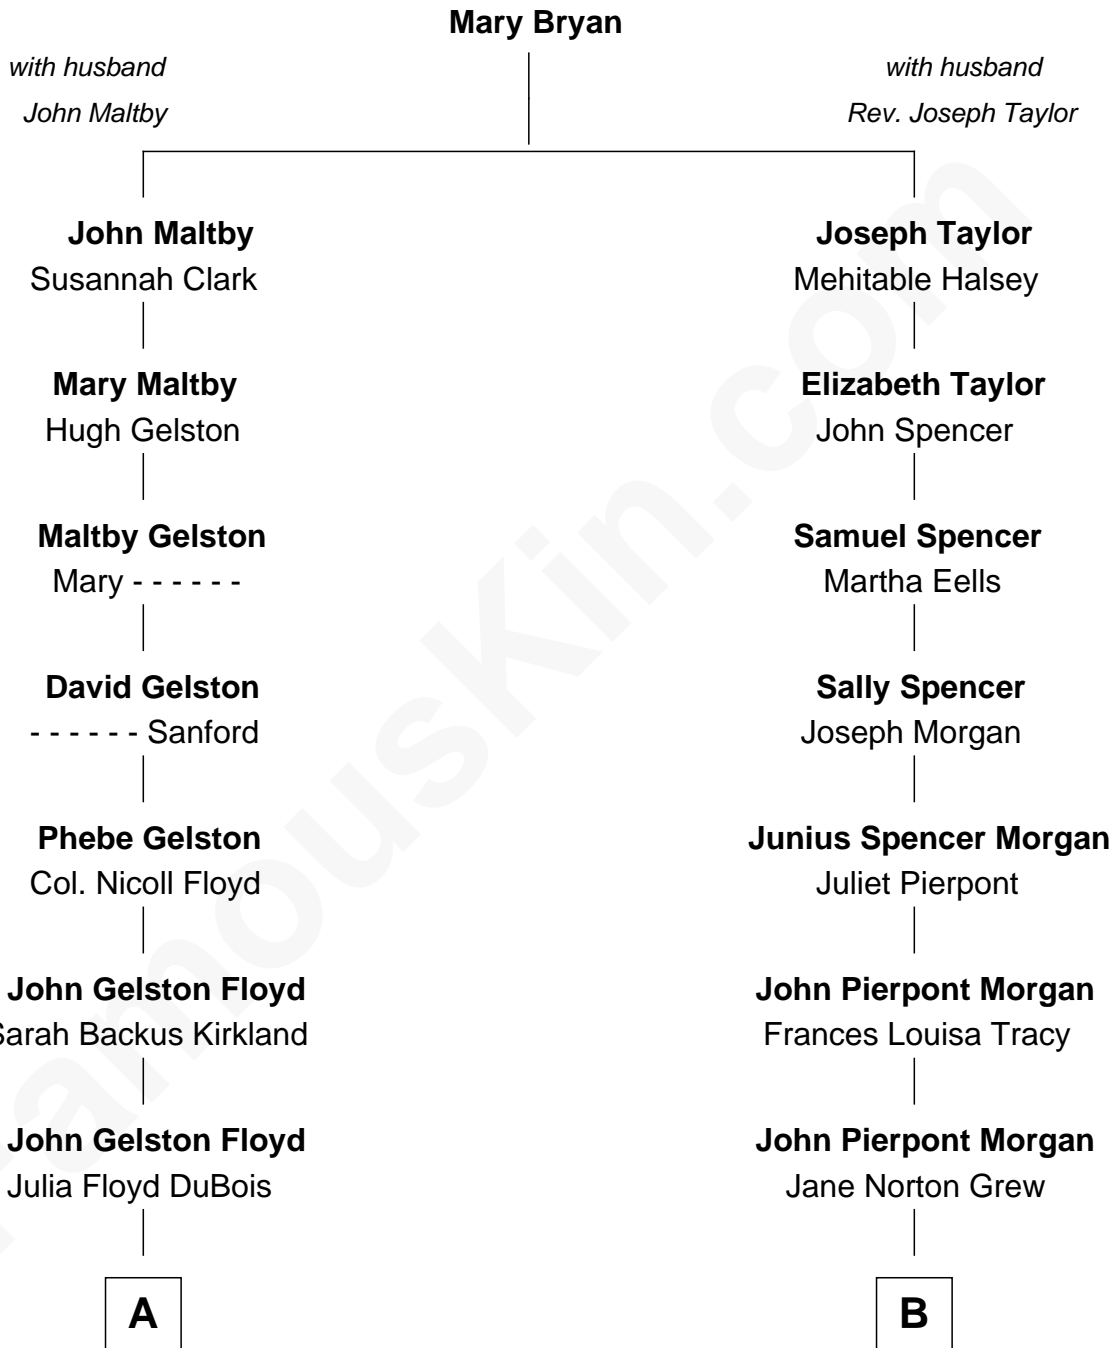

# FamousKin.com Relationship Chart of

**Bill Weld**

*68th Governor of Massachusetts*

**8th cousin 1 time removed of**

**John Adams Morgan**

*1952 Olympic Sailing Gold Medalist*

**A**

**Cornelia DuBois Floyd**  
John Treadwell Nichols

**Mary Blake Nichols**  
David Weld

**Bill Weld**  
*68th Governor of Massachusetts*

**B**

**Henry Sturgis Morgan**  
Catherine Frances Lovering Adams

**John Adams Morgan**  
*Olympic Gold Medalist*

FamousKin.com