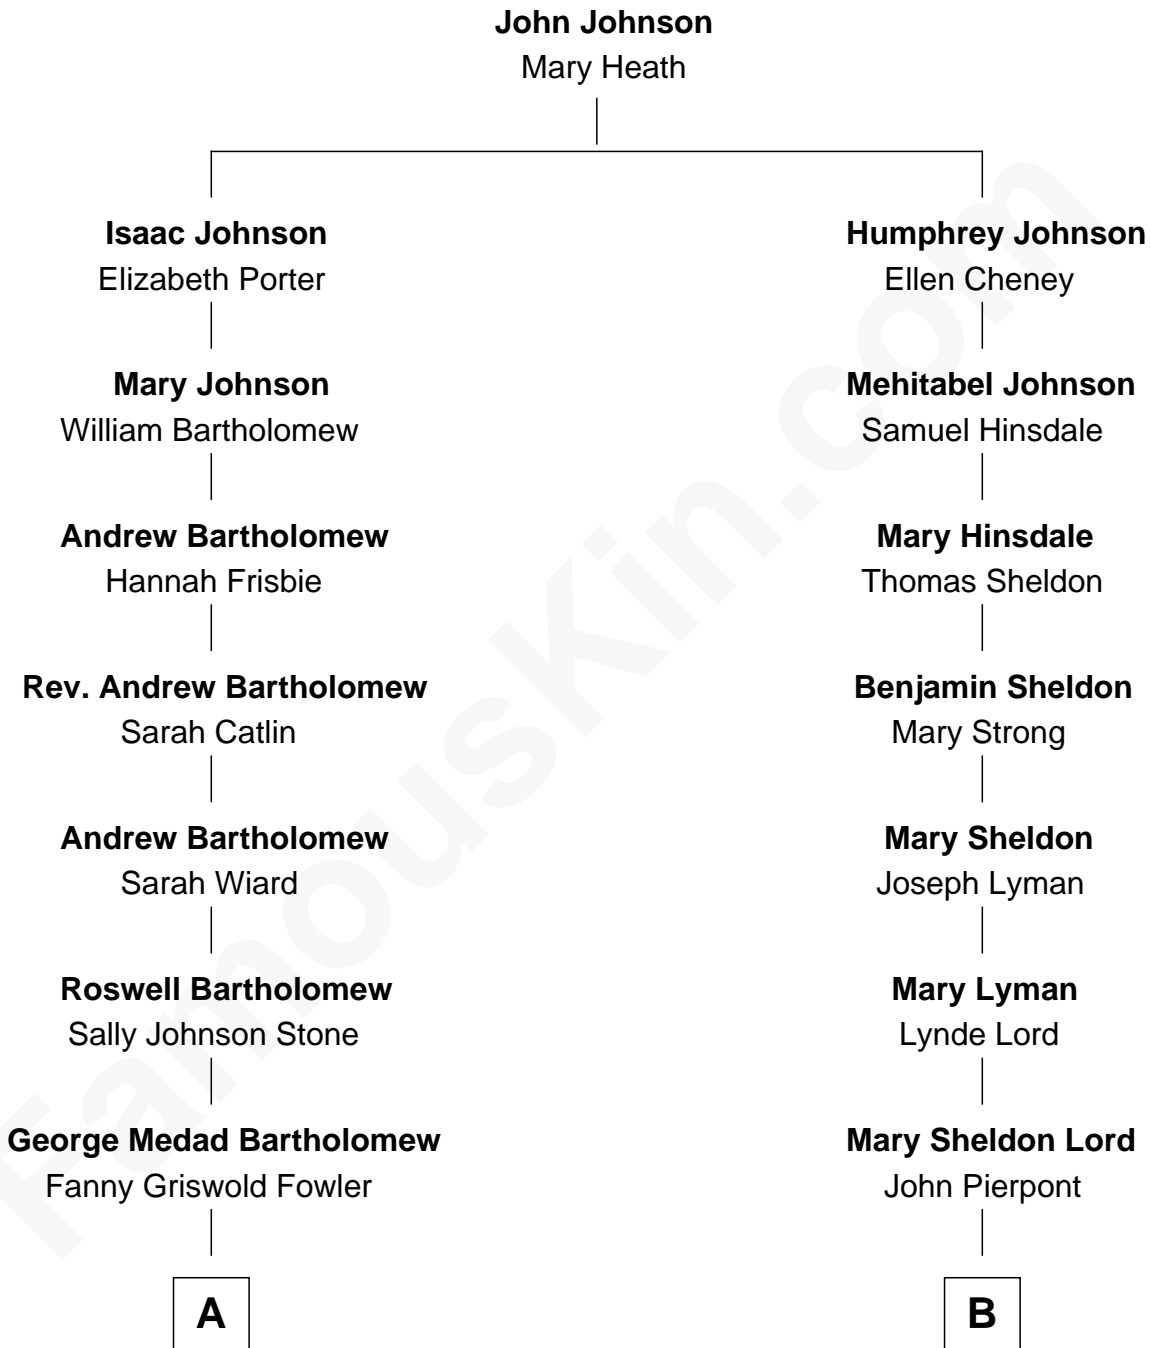

# FamousKin.com Relationship Chart of

**Bill Weld**

*68th Governor of Massachusetts*

**10th cousin 1 time removed of**

**John Adams Morgan**

*1952 Olympic Sailing Gold Medalist*

**A**

**Fanny Elizabeth Bartholomew**

Dr. Francis Minot Weld

**Francis Minot Weld**

Margaret Low White

**David Weld**

Mary Blake Nichols

**Bill Weld**

*68th Governor of Massachusetts*

**B**

**Juliet Pierpont**

Junius Spencer Morgan

**John Pierpont Morgan**

Frances Louisa Tracy

**John Pierpont Morgan**

Jane Norton Grew

**Henry Sturgis Morgan**

Catherine Frances Lovering Adams