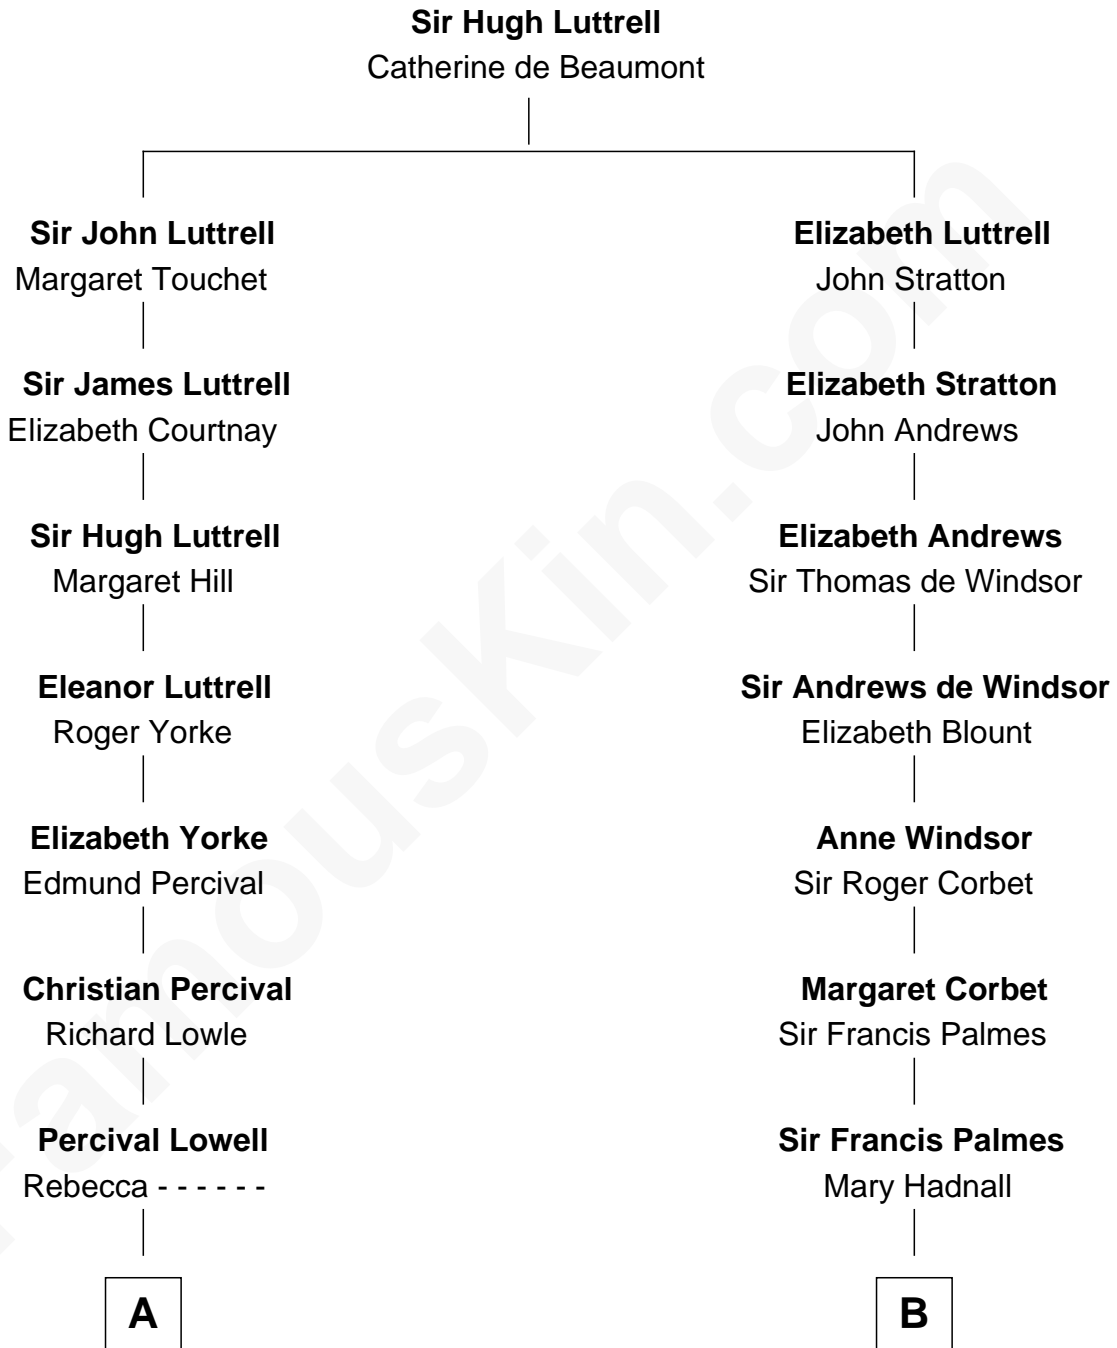

# FamousKin.com Relationship Chart of

**Bill Weld**

*68th Governor of Massachusetts*

**18th cousin 1 time removed of**

**Benedict Cumberbatch**

*Movie, Television and Stage Actor*

FamousKin.com