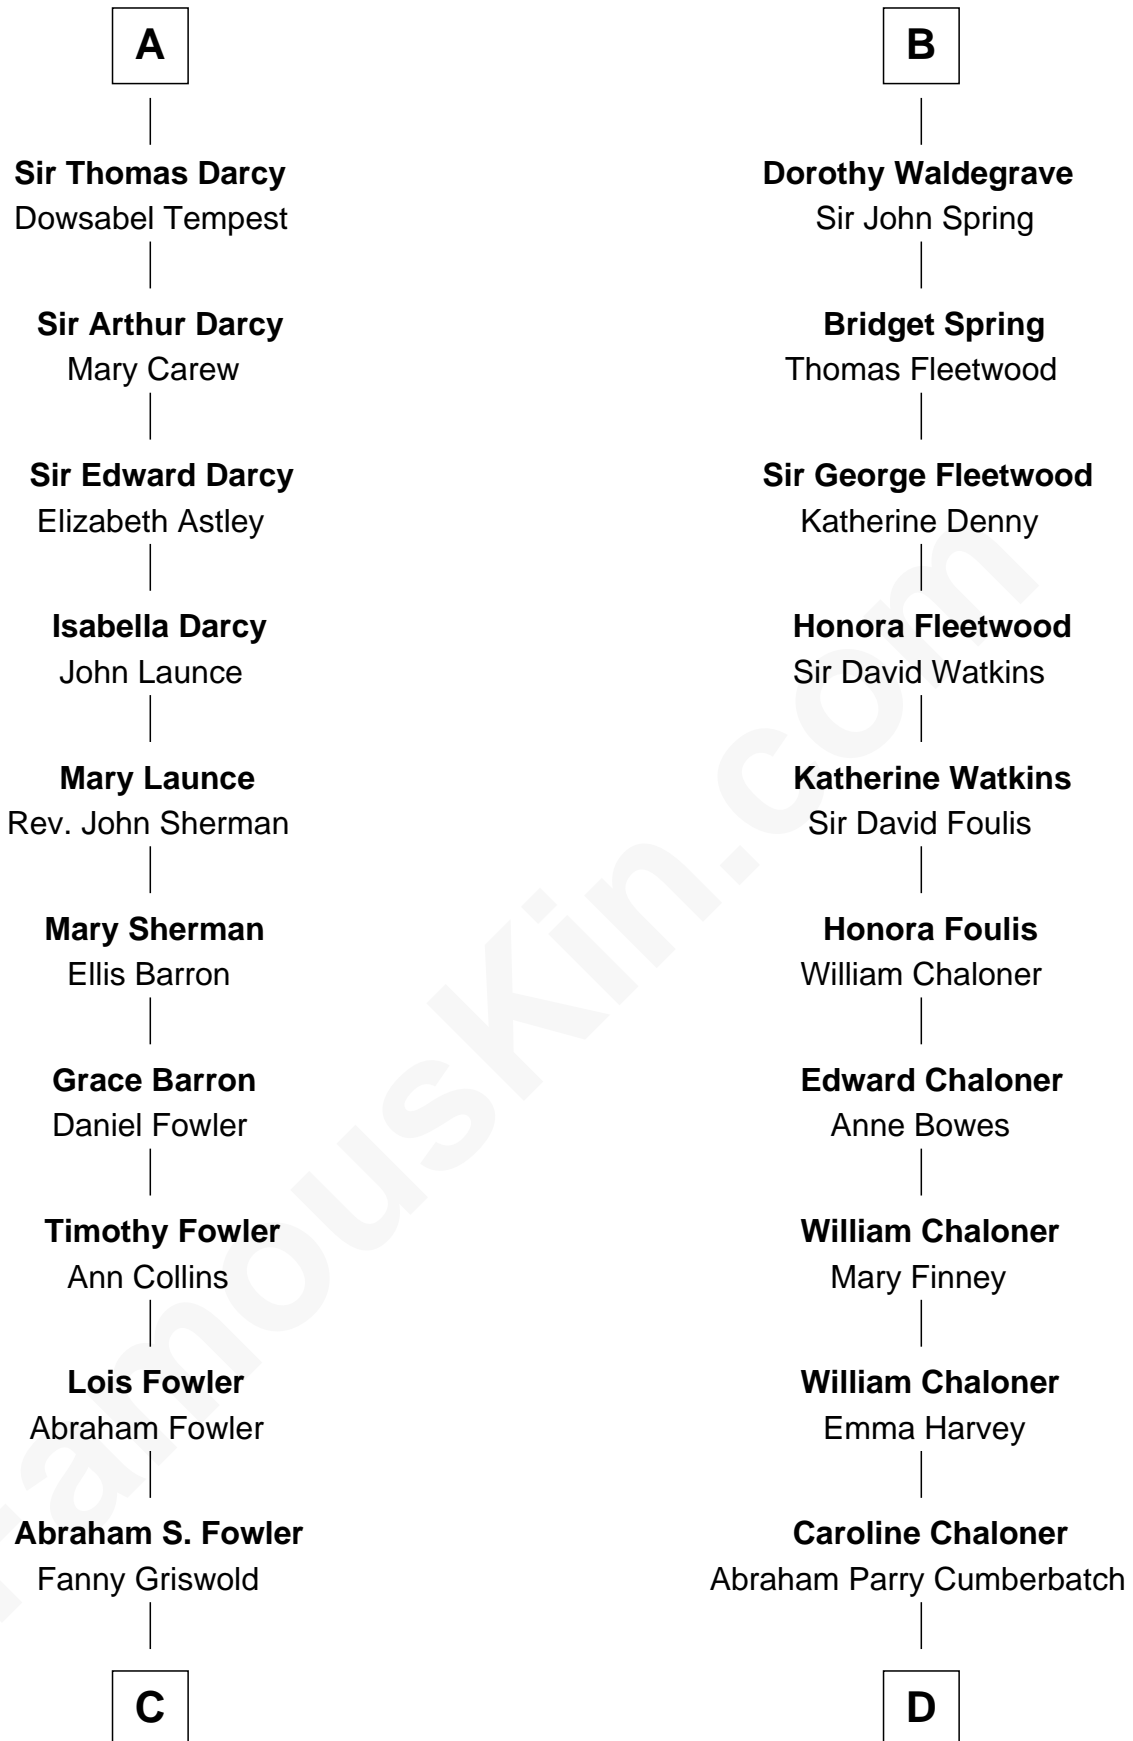

FamousKin.com Relationship Chart of

Bill Weld

68th Governor of Massachusetts

21st cousin of

Benedict Cumberbatch

Movie, Television and Stage Actor

C

Fanny Griswold Fowler
George Medad Bartholomew

Fanny Elizabeth Bartholomew
Dr. Francis Minot Weld

Francis Minot Weld
Margaret Low White

David Weld
Mary Blake Nichols

Bill Weld
68th Governor of Massachusetts

D

Robert William Cumberbatch
Louisa Grace Hanson