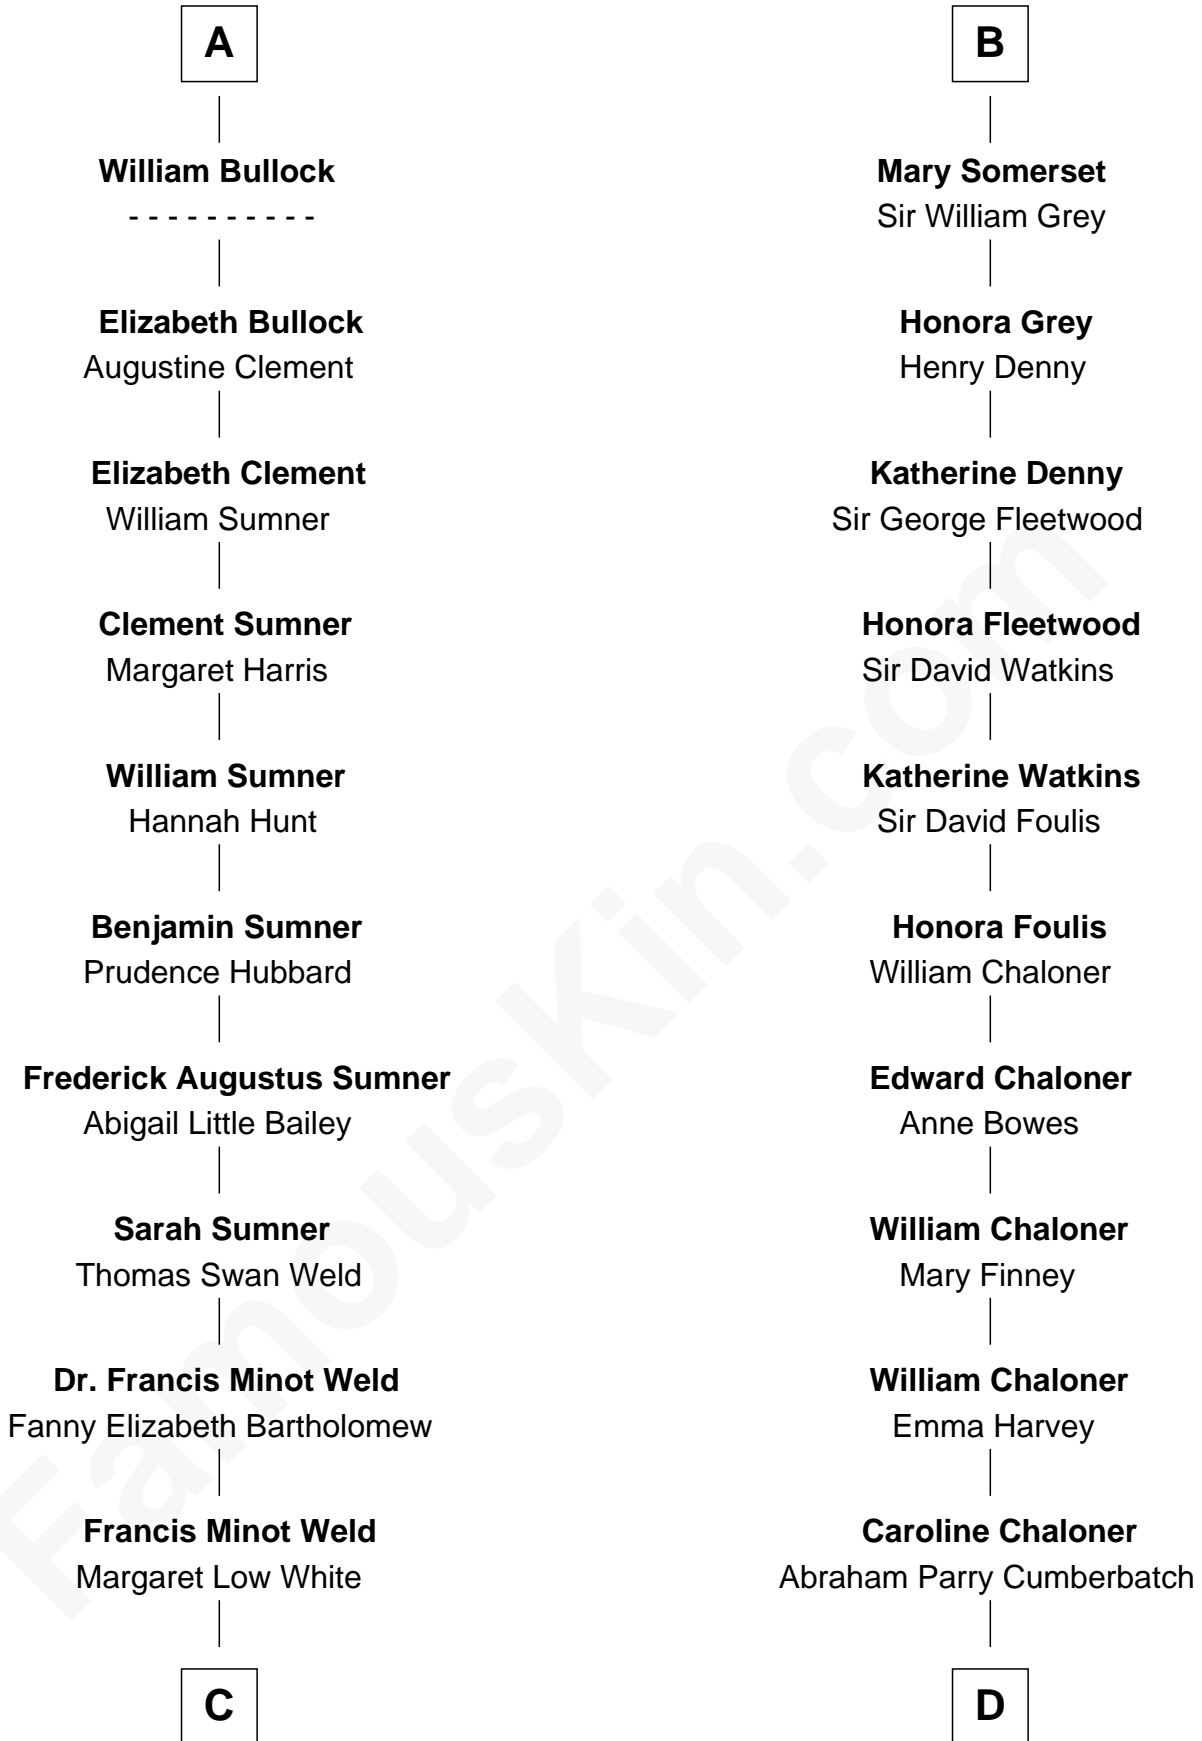

## Relationship Chart of

### Bill Weld

68th Governor of Massachusetts

18th cousin 3 times removed of

**Benedict Cumberbatch**

Movie, Television and Stage Actor

**C**

**David Weld**  
Mary Blake Nichols

**Bill Weld**  
*68th Governor of Massachusetts*

**D**

**Robert William Cumberbatch**  
Louisa Grace Hanson

**Henry Alfred Cumberbatch**  
Hélène Gertrude Rees

**Henry Carlton Cumberbatch**  
Pauline Ellen Laing Congdon

**Timothy Carlton Congdon Cumberbatch**  
Wanda Ventham