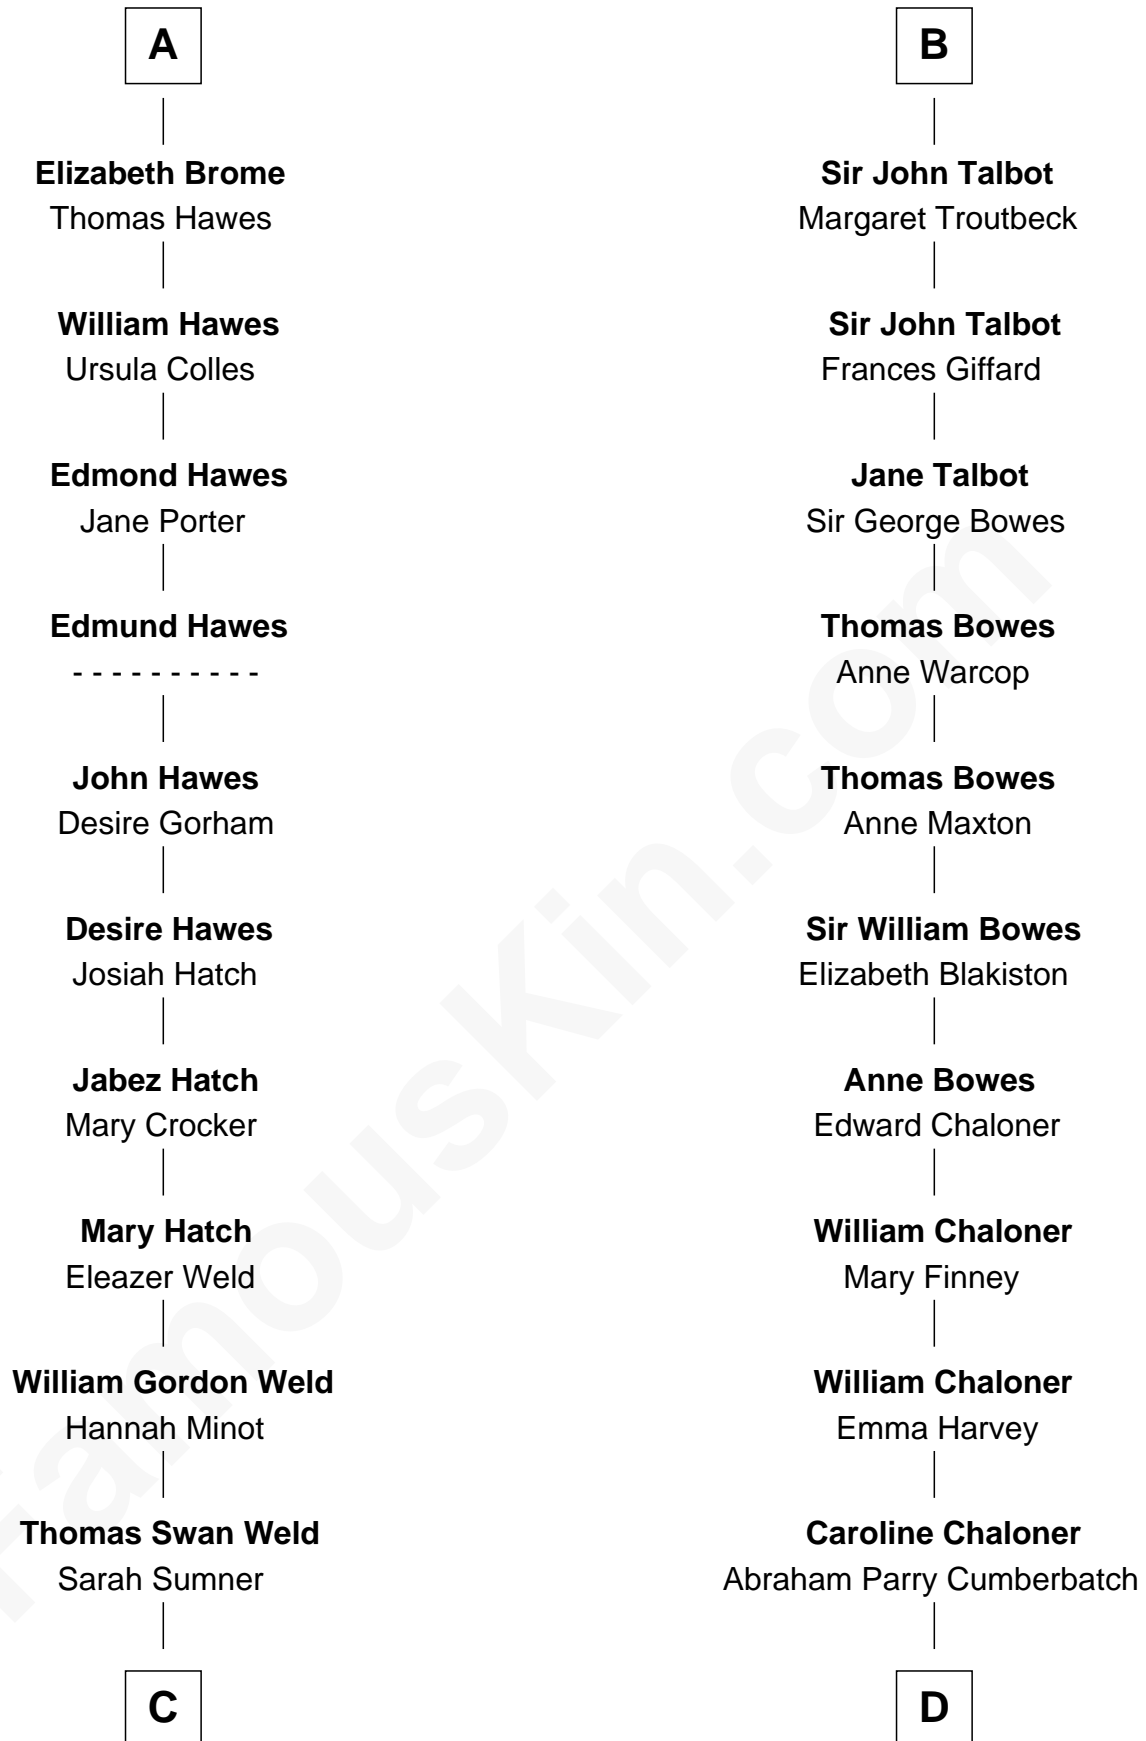

FamousKin.com

Relationship Chart of

Bill Weld

68th Governor of Massachusetts

20th cousin 1 time removed of

Benedict Cumberbatch

Movie, Television and Stage Actor

Sir Robert de Ros

Isabel de Aubeney

C

Dr. Francis Minot Weld
Fanny Elizabeth Bartholomew

Francis Minot Weld
Margaret Low White

David Weld
Mary Blake Nichols

Bill Weld
68th Governor of Massachusetts

D

Robert William Cumberbatch
Louisa Grace Hanson