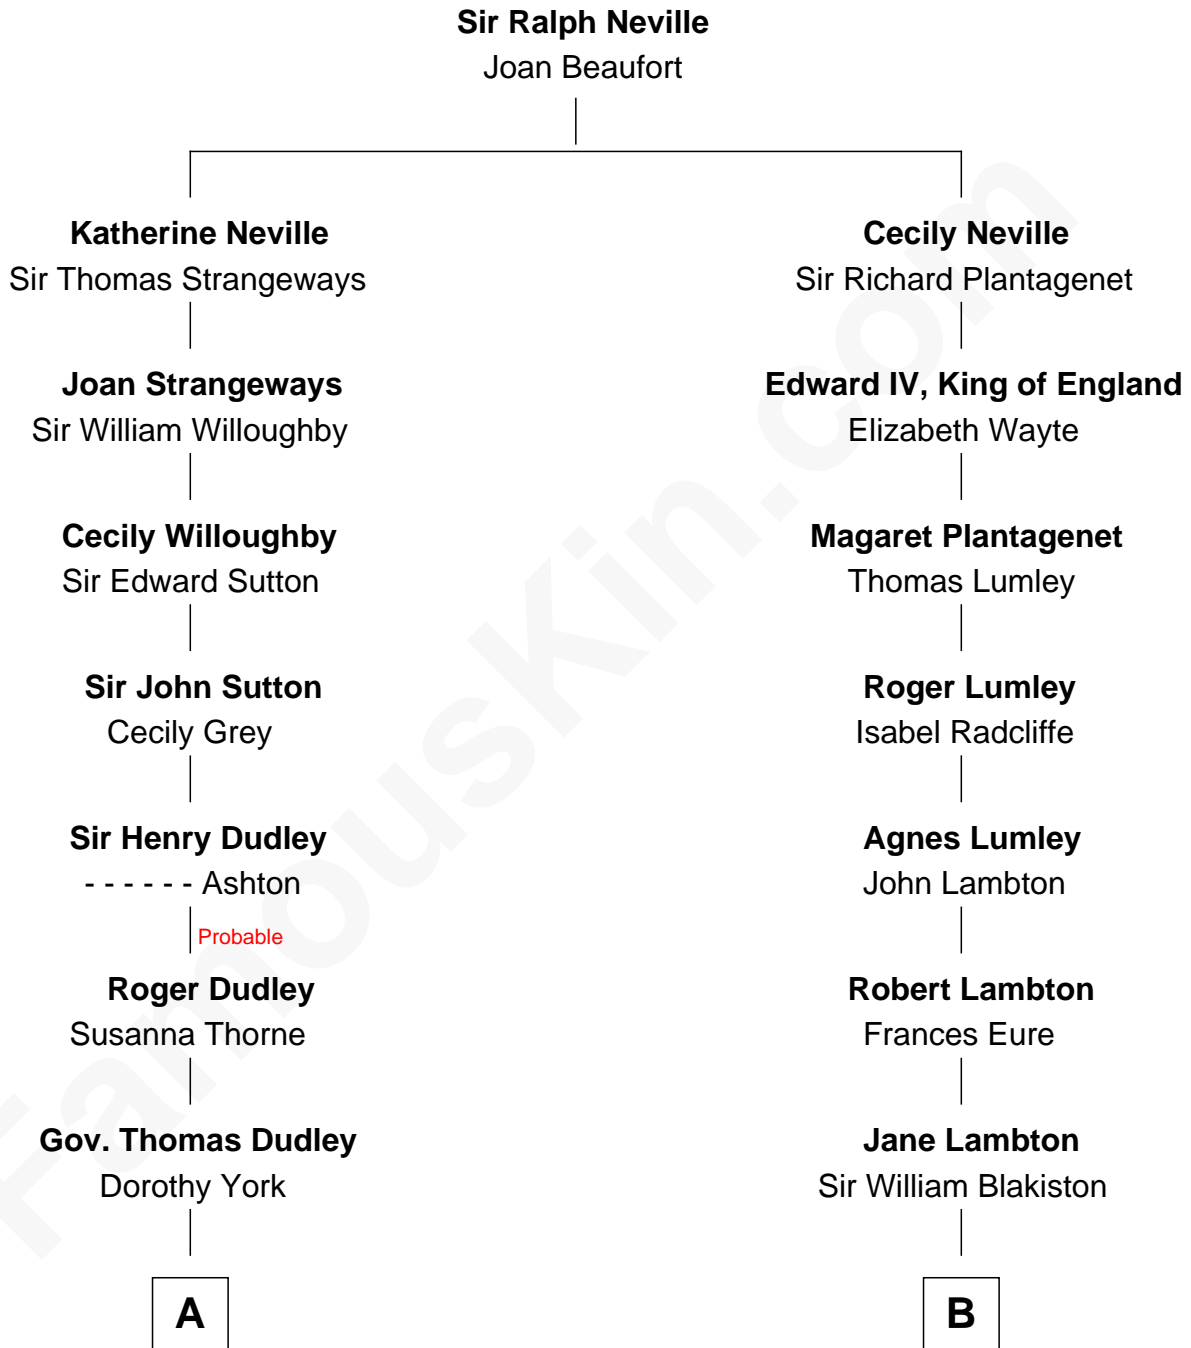

FamousKin.com Relationship Chart of

Bill Weld

68th Governor of Massachusetts

17th cousin 1 time removed of

Benedict Cumberbatch

Movie, Television and Stage Actor

Timothy Carlton Congdon Cumberbatch

Wanda Ventham