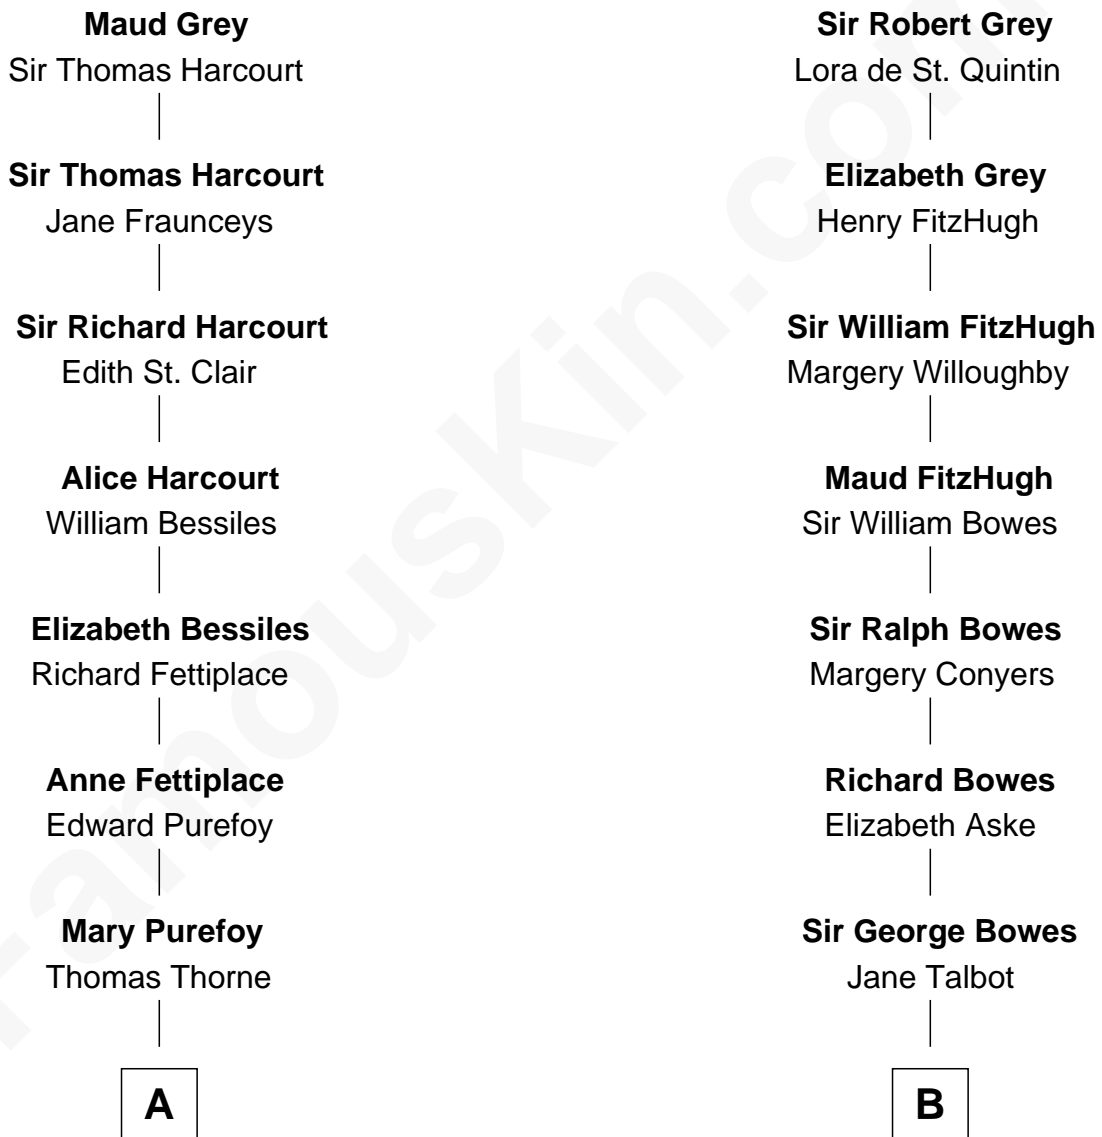

FamousKin.com Relationship Chart of

Bill Weld

68th Governor of Massachusetts

18th cousin 1 time removed of

Benedict Cumberbatch

Movie, Television and Stage Actor

Sir John Grey

Avice Marmion

C

Margaret Low White
Francis Minot Weld

David Weld
Mary Blake Nichols

Bill Weld
68th Governor of Massachusetts

D

Timothy Carlton Congdon Cumberbatch
Wanda Ventham

Benedict Cumberbatch
Movie, Television and Stage Actor