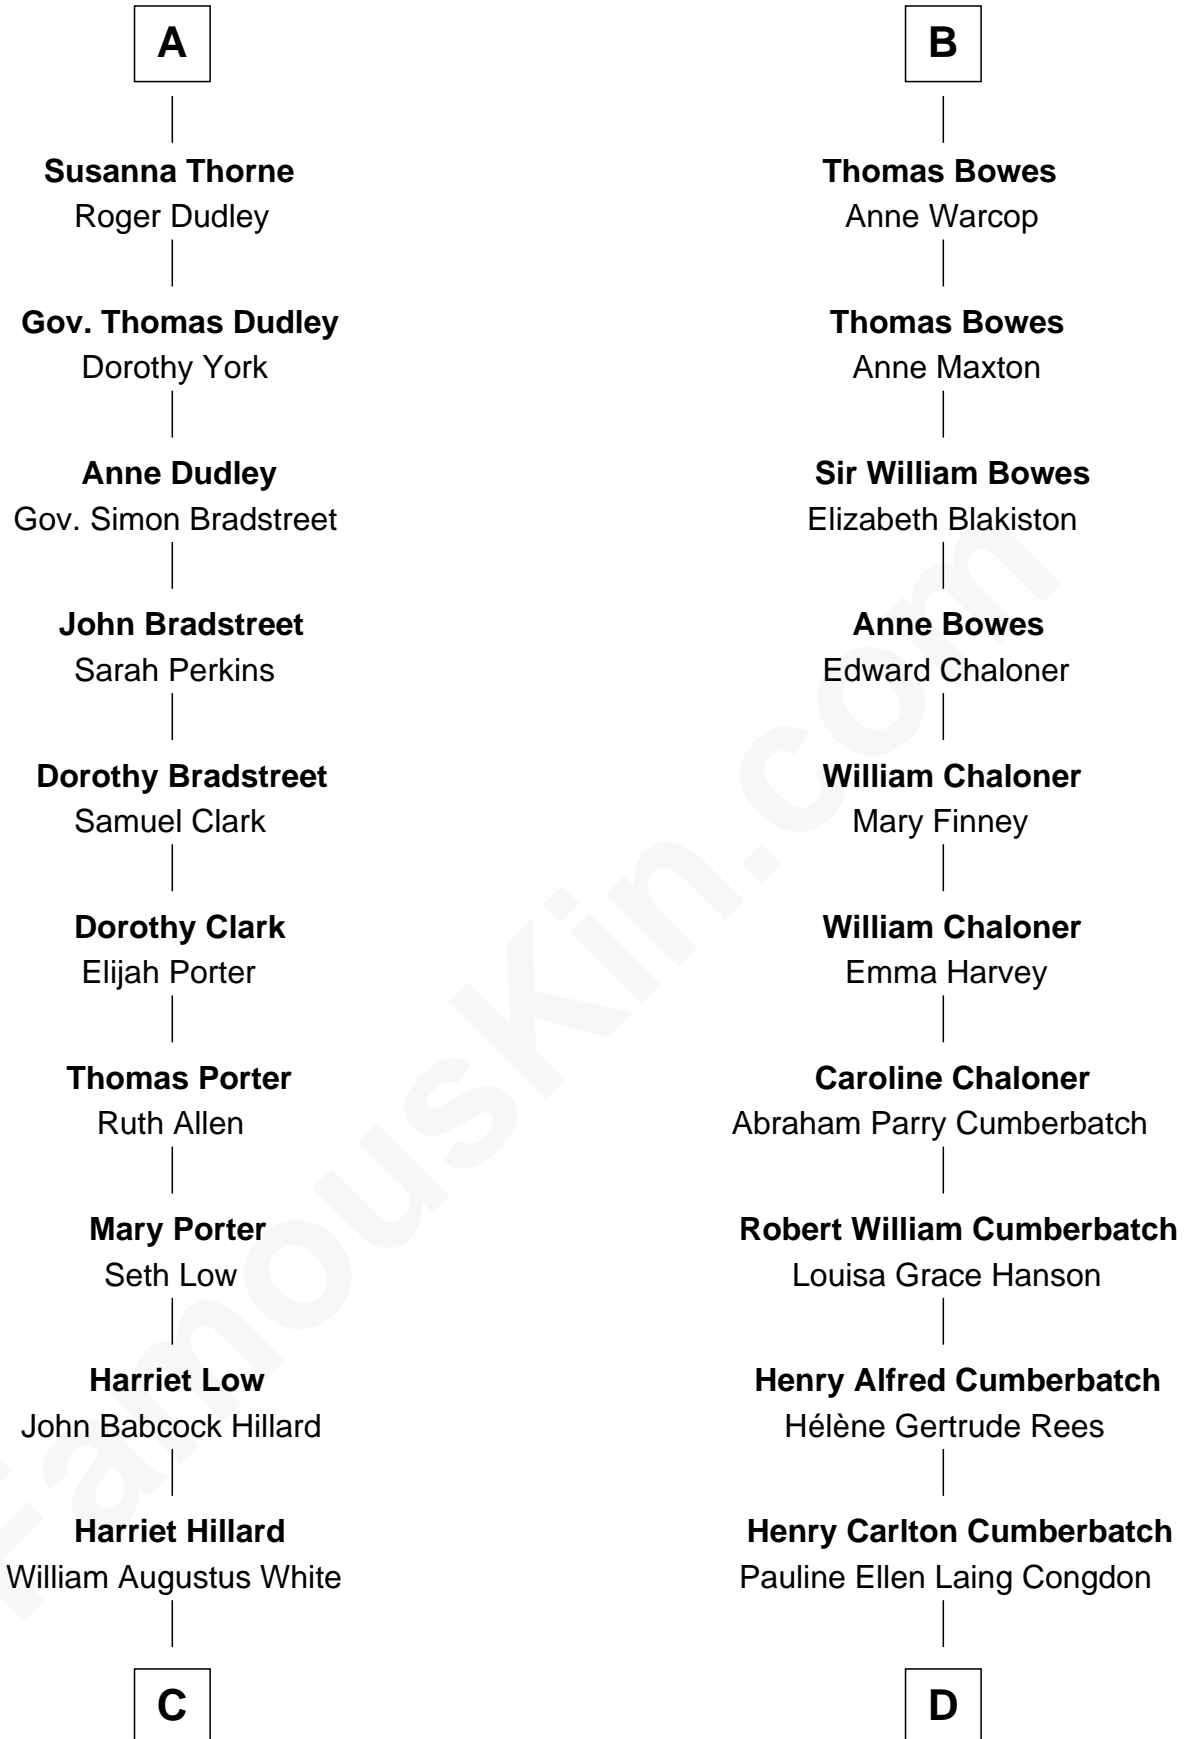

FamousKin.com Relationship Chart of

Bill Weld

68th Governor of Massachusetts

18th cousin 1 time removed of

Benedict Cumberbatch

Movie, Television and Stage Actor

Sir John Grey

Avice Marmion

C

Margaret Low White
Francis Minot Weld

David Weld
Mary Blake Nichols

Bill Weld
68th Governor of Massachusetts

D

Timothy Carlton Congdon Cumberbatch
Wanda Ventham

Benedict Cumberbatch
Movie, Television and Stage Actor