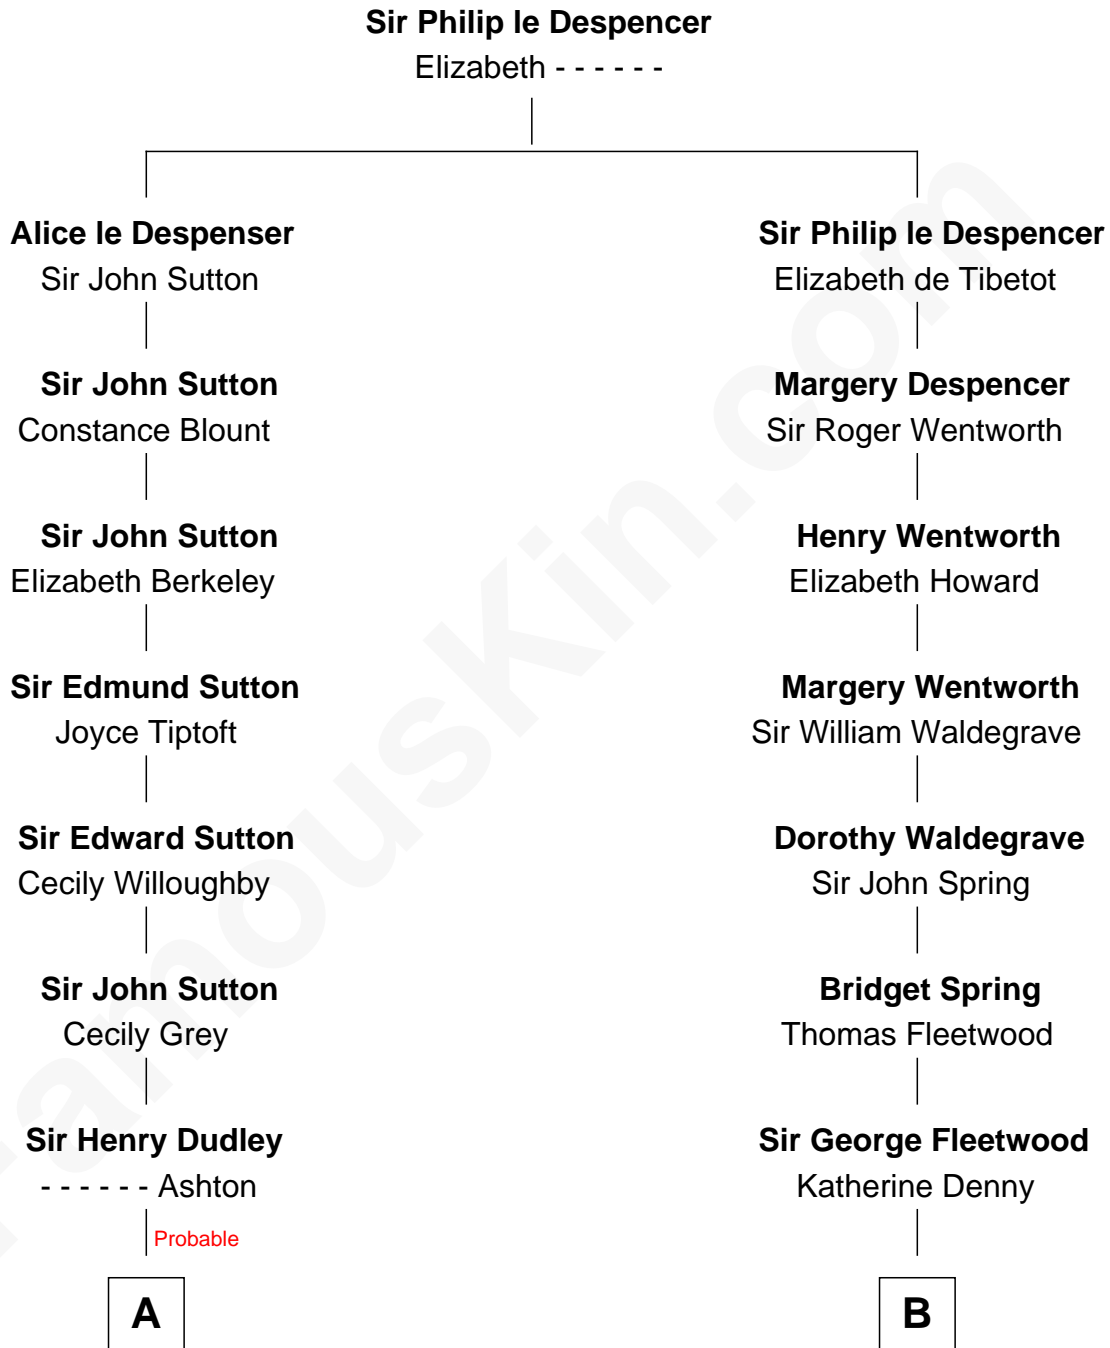

FamousKin.com

Relationship Chart of

Bill Weld

68th Governor of Massachusetts

18th cousin 1 time removed of

Benedict Cumberbatch

Movie, Television and Stage Actor

C

Margaret Low White
Francis Minot Weld

David Weld
Mary Blake Nichols

Bill Weld
68th Governor of Massachusetts

D

Timothy Carlton Congdon Cumberbatch
Wanda Ventham

Benedict Cumberbatch
Movie, Television and Stage Actor