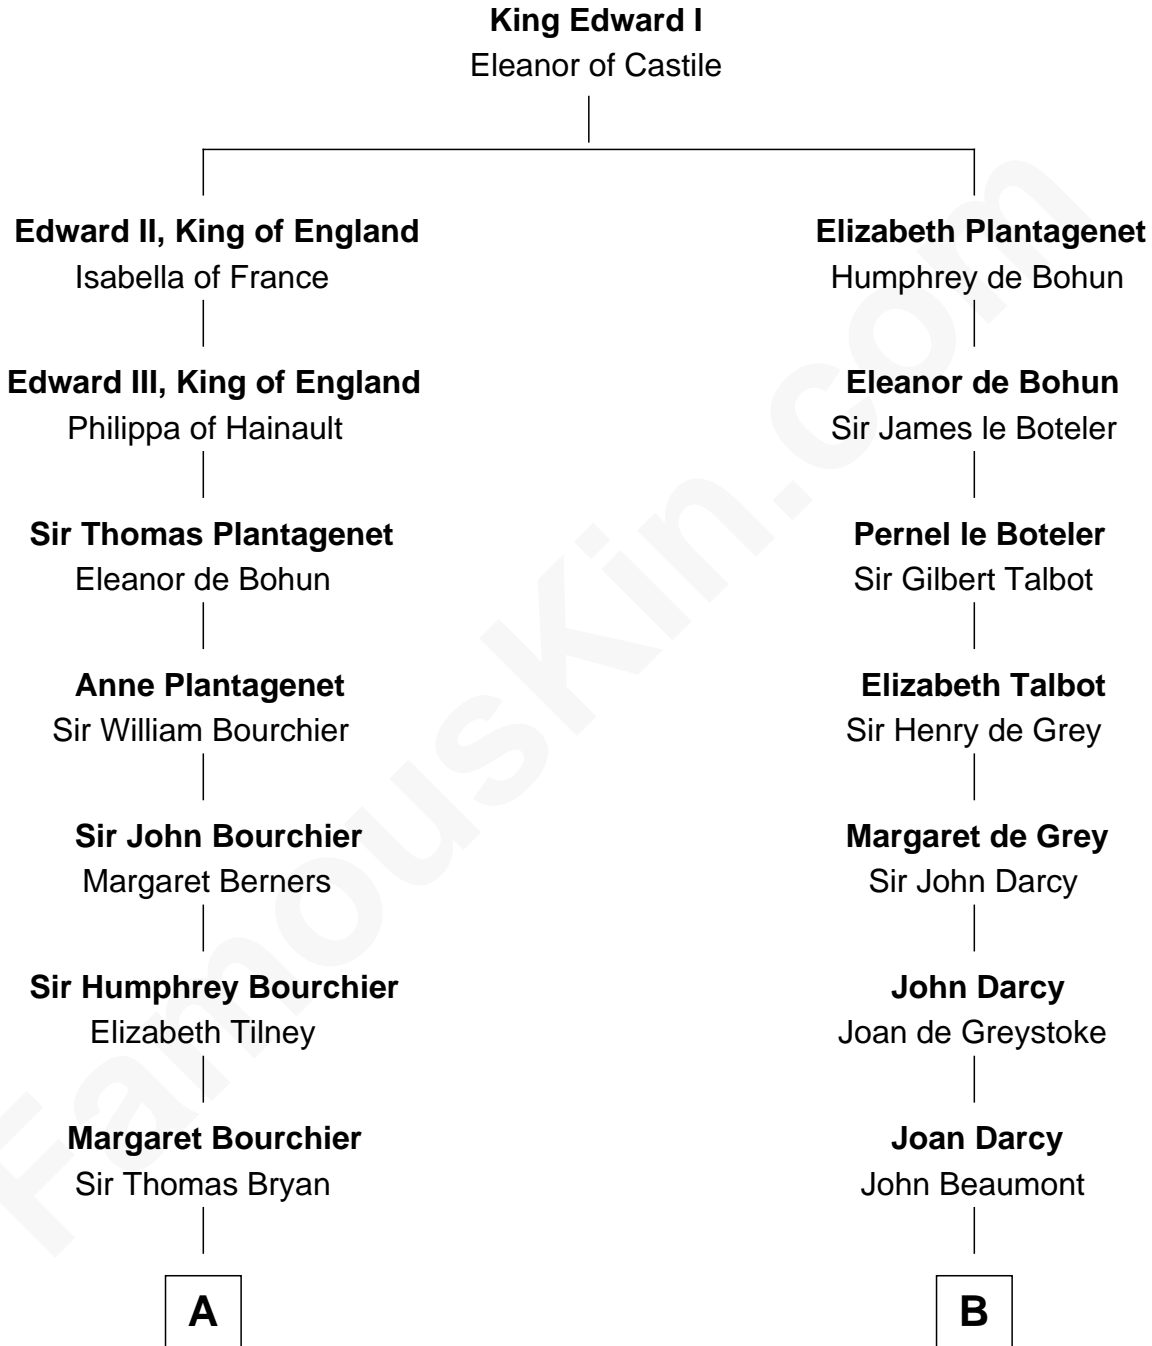

# FamousKin.com

## Relationship Chart of

### Bill Weld

68th Governor of Massachusetts  
19th cousin 2 times removed of

**Sir Arthur Conan Doyle**  
Author, "Sherlock Holmes"

**C**

**Fanny Griswold Fowler**  
George Medad Bartholomew

**Fanny Elizabeth Bartholomew**  
Dr. Francis Minot Weld