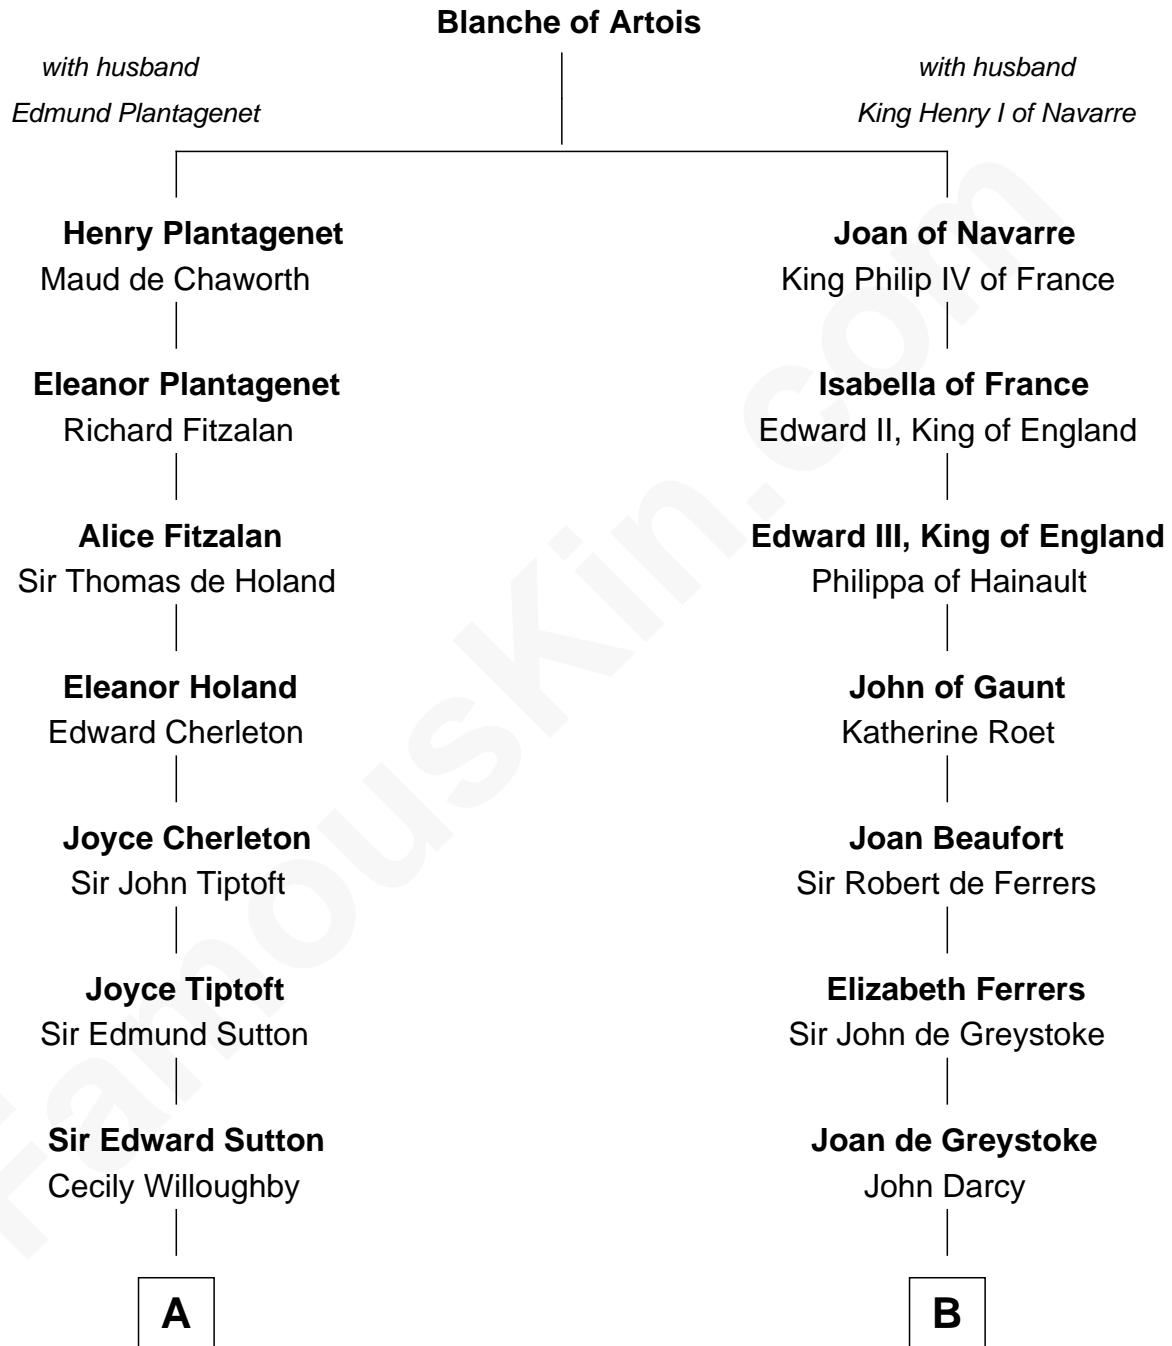

## Relationship Chart of

### Bill Weld

68th Governor of Massachusetts

20th cousin 1 time removed of

**Sir Arthur Conan Doyle**

Author, "Sherlock Holmes"

**C**

**Harriet Low**  
John Babcock Hillard

**Harriet Hillard**  
William Augustus White