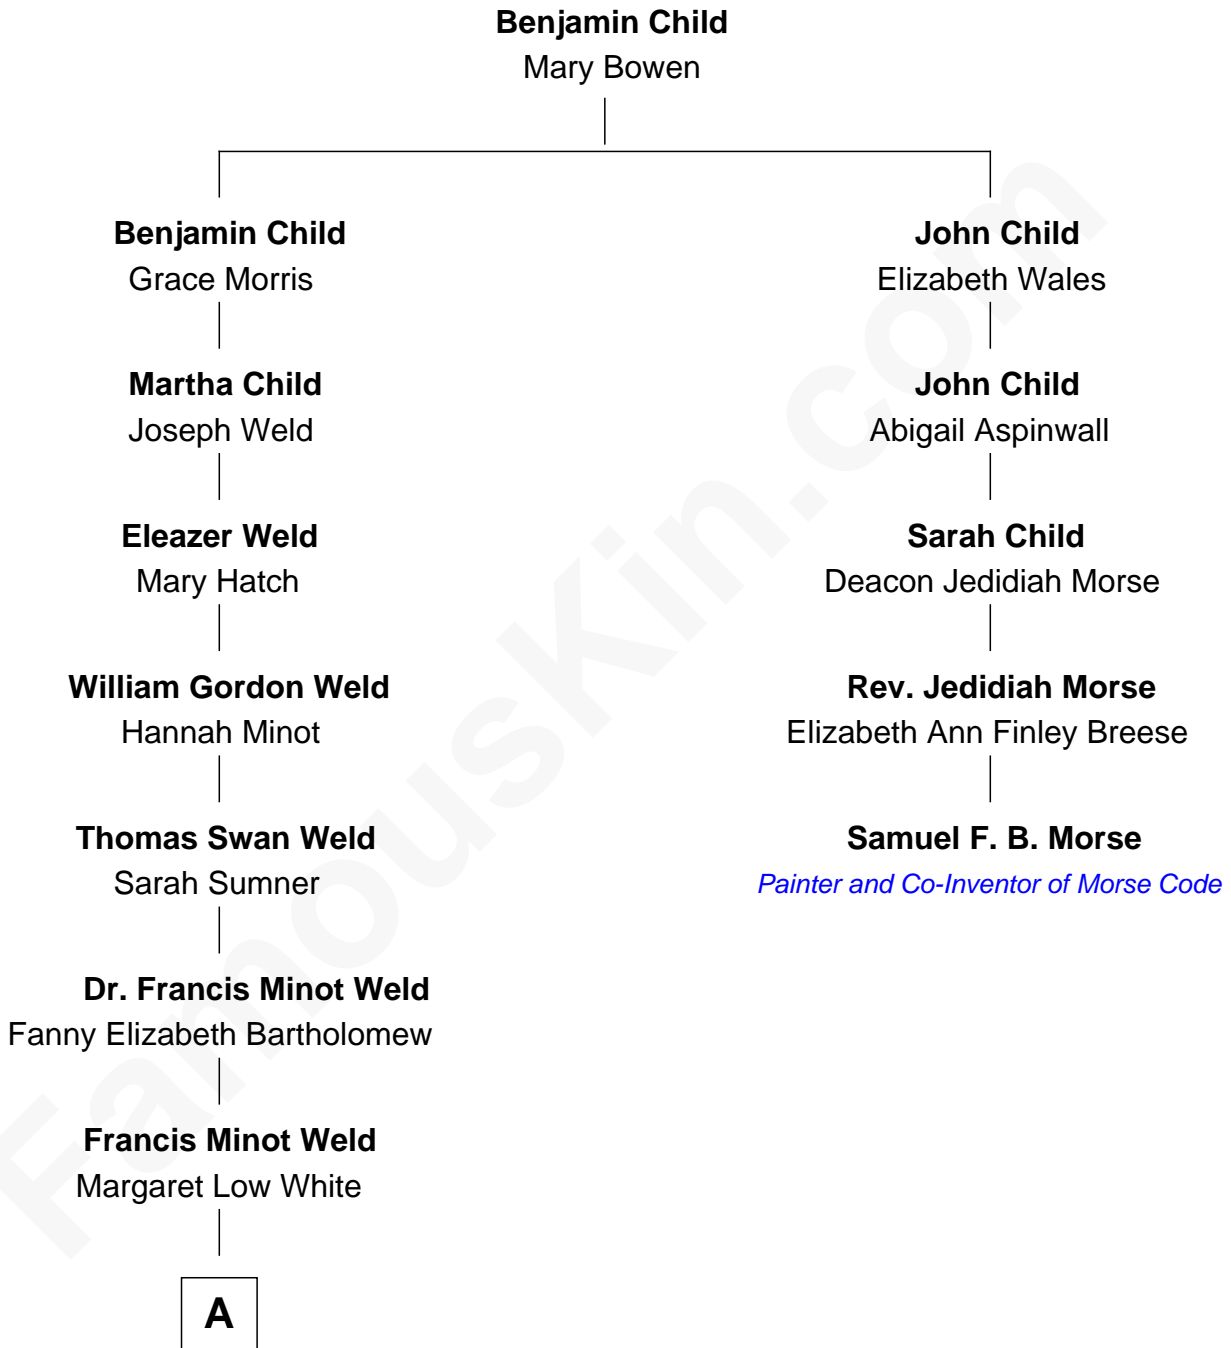

FamousKin.com

Relationship Chart of

Bill Weld

68th Governor of Massachusetts

4th cousin 4 times removed of

Samuel F. B. Morse

Painter and Co-Inventor of Morse Code

A

David Weld

Mary Blake Nichols

Bill Weld

68th Governor of Massachusetts

FamousKin.com