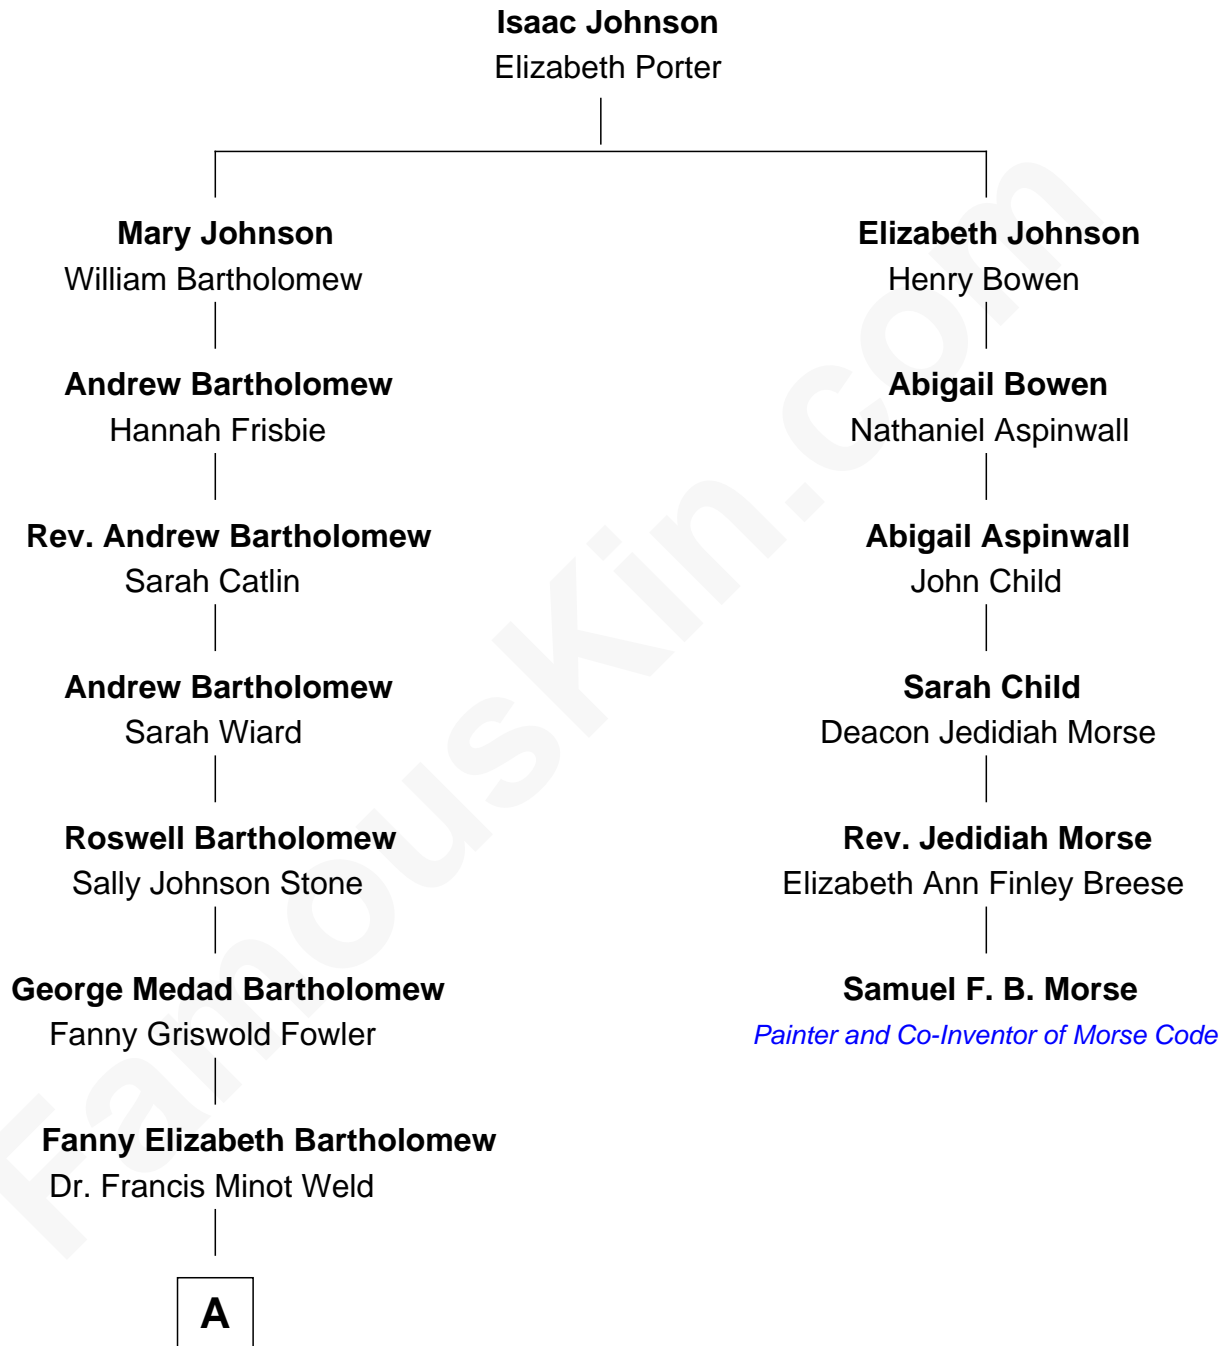

## Relationship Chart of

### Bill Weld

68th Governor of Massachusetts

5th cousin 4 times removed of

**Samuel F. B. Morse**

*Painter and Co-Inventor of Morse Code*

**A**

—  
**Francis Minot Weld**  
Margaret Low White

—  
**David Weld**  
Mary Blake Nichols

—  
**Bill Weld**  
*68th Governor of Massachusetts*

FamousKin.com