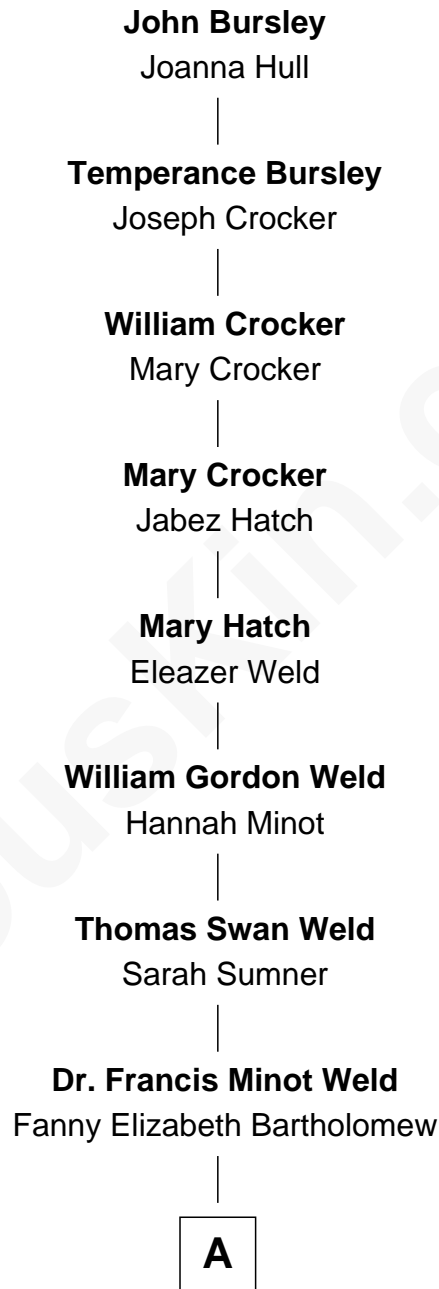

FamousKin.com Relationship Chart of

Bill Weld

68th Governor of Massachusetts

8th Great-grandson of

John Bursley

(c1600 - c1660) Great Migration Immigrant 1623

A

—
Francis Minot Weld

Margaret Low White

—
David Weld

Mary Blake Nichols

—
Bill Weld

68th Governor of Massachusetts

FamousKin.com