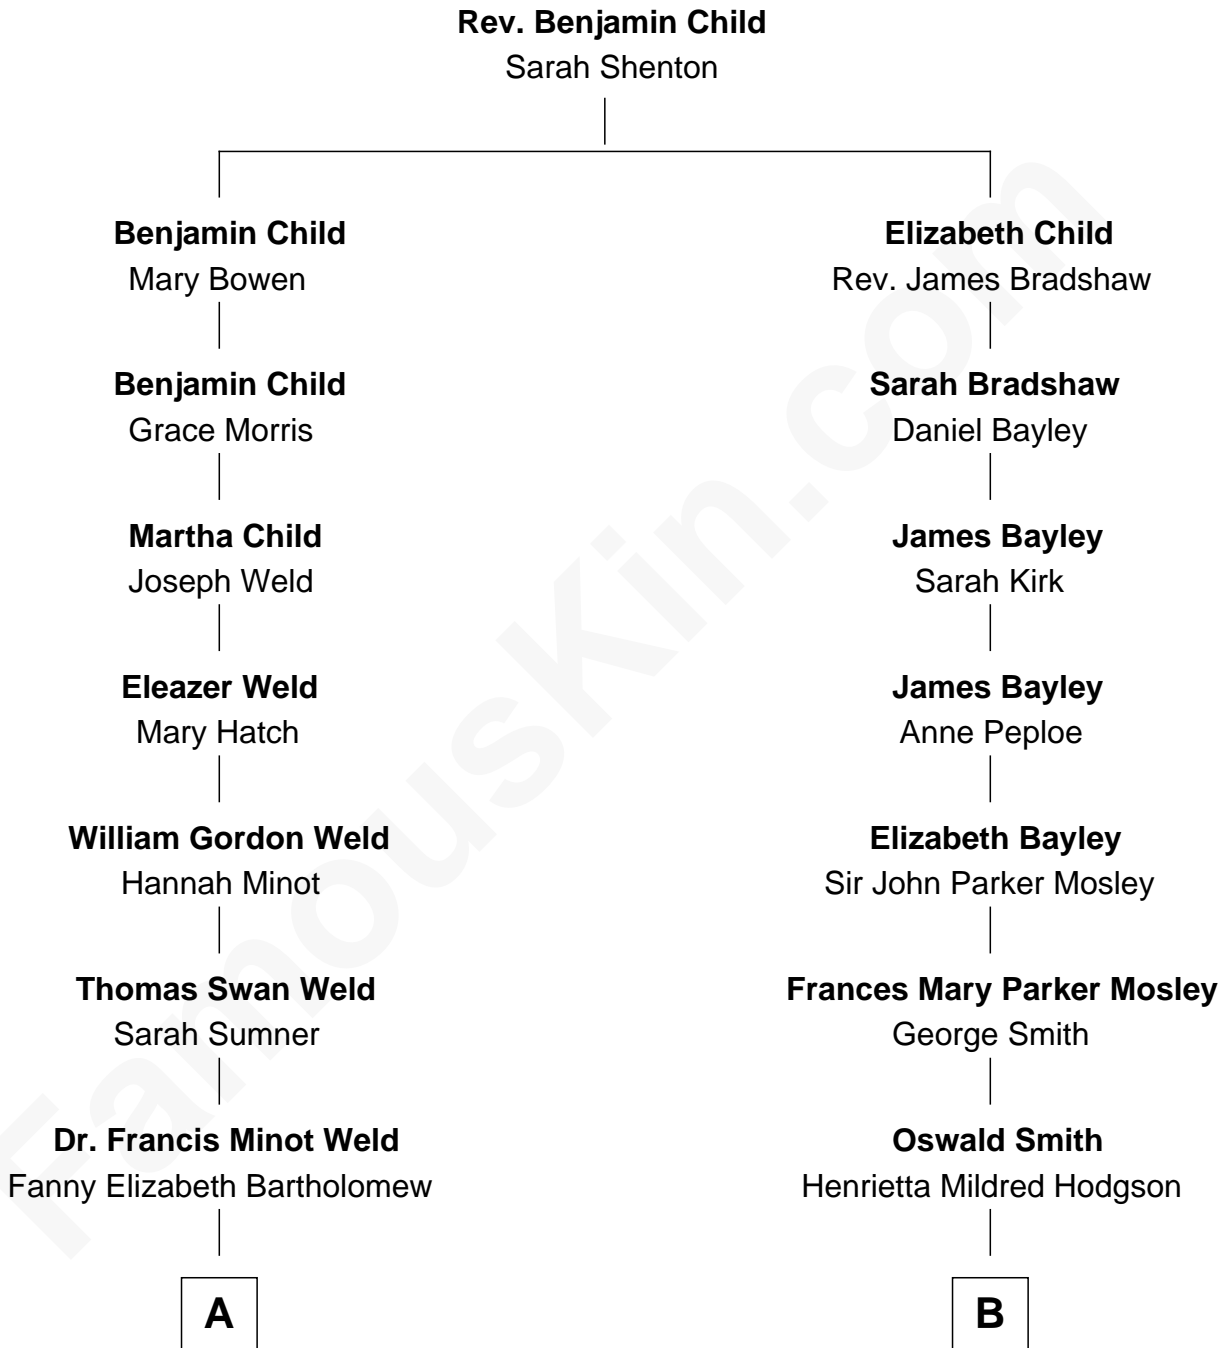

FamousKin.com Relationship Chart of

Bill Weld

68th Governor of Massachusetts

9th cousin 1 time removed of

Queen Elizabeth II

Queen of the United Kingdom

A

Francis Minot Weld
Margaret Low White

David Weld
Mary Blake Nichols

Bill Weld
68th Governor of Massachusetts

B

Frances Dora Smith
Claude Bowes-Lyon

Claude George Bowes-Lyon
Cecilia Nina Cavendish-Bentinck

Elizabeth Bowes-Lyon
George VI, King of the United Kingdom

Queen Elizabeth II
Queen of the United Kingdom