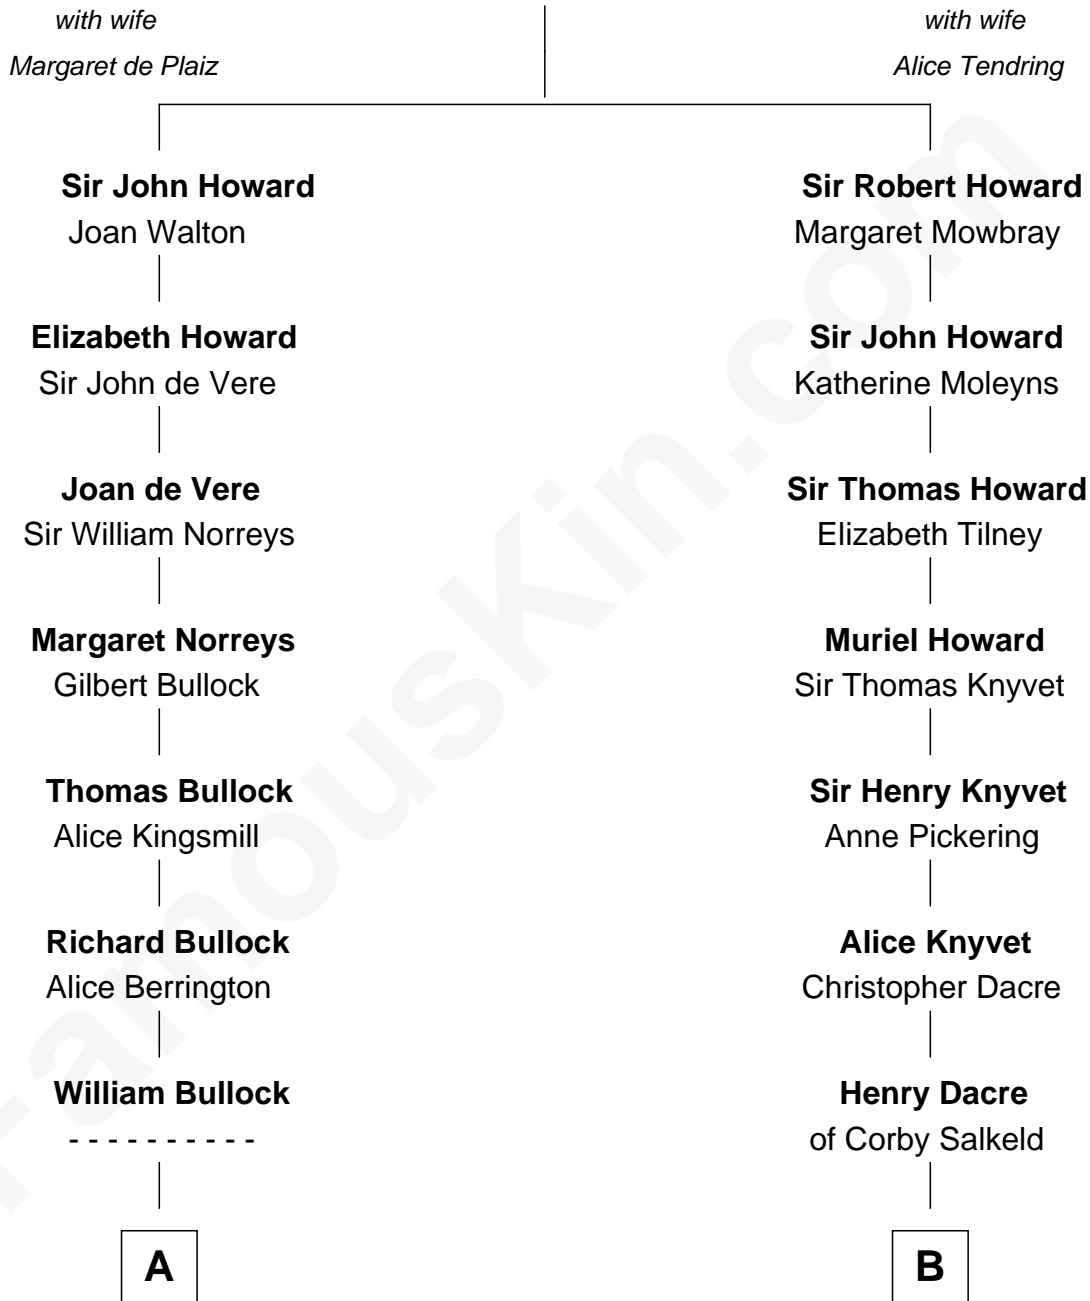

FamousKin.com Relationship Chart of

Bill Weld

68th Governor of Massachusetts

17th cousin of

Tilda Swinton

Movie Actress

Sir John Howard

Bill Weld photo by [Marc Nozell](#) ([CC BY-SA 2.0](#))

Tilda Swinton photo by [Nicolas Genin](#) ([CC BY-SA 2.0](#))