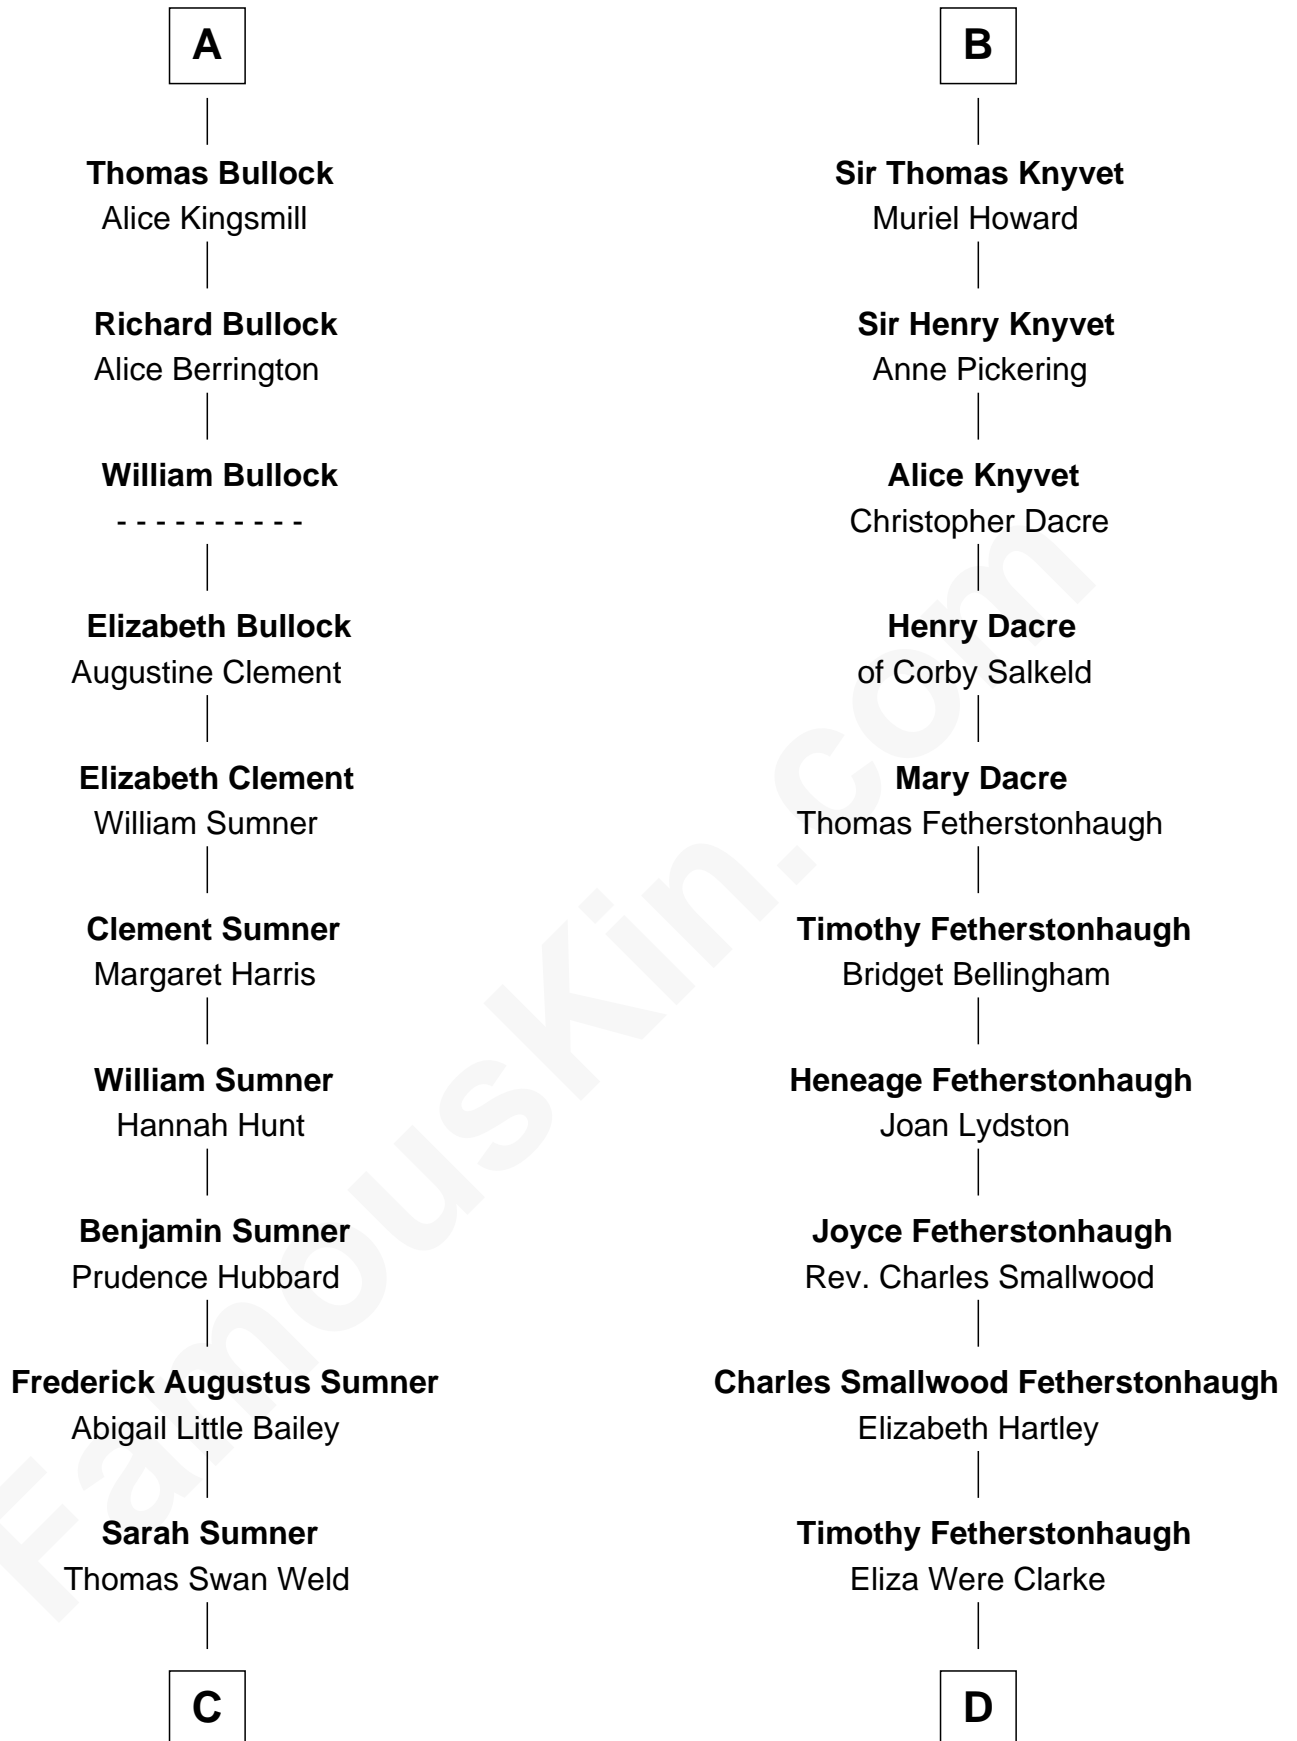

FamousKin.com Relationship Chart of

Bill Weld

68th Governor of Massachusetts

20th cousin 1 time removed of

Tilda Swinton

Movie Actress

Thomas de Clare
Juliana FitzMaurice

Margaret de Clare
Bartholomew de Badlesmere

Maud de Badlesmere
John de Vere

Aubrey de Vere
Alice FitzWalter

Sir Richard de Vere
Alice Sergeaux

Sir John de Vere
Elizabeth Howard

Joan de Vere
Sir William Norreys

Margaret Norreys
Gilbert Bullock

A

Margaret de Clare
Bartholomew de Badlesmere

Margery de Badlesmere
Sir William de Ros

Thomas de Ros
Beatrice de Stafford

Margaret de Ros
Sir Reynold Grey

Sir John Grey
Constance de Holand

Alice Grey
Sir William Knyvet

Sir Edmund Knyvet
Eleanor Tyrrel

B

C

Dr. Francis Minot Weld
Fanny Elizabeth Bartholomew

Francis Minot Weld
Margaret Low White

David Weld
Mary Blake Nichols

Bill Weld
68th Governor of Massachusetts

D

Albany Fetherstonhaugh
Evelyn Gertrude Astell