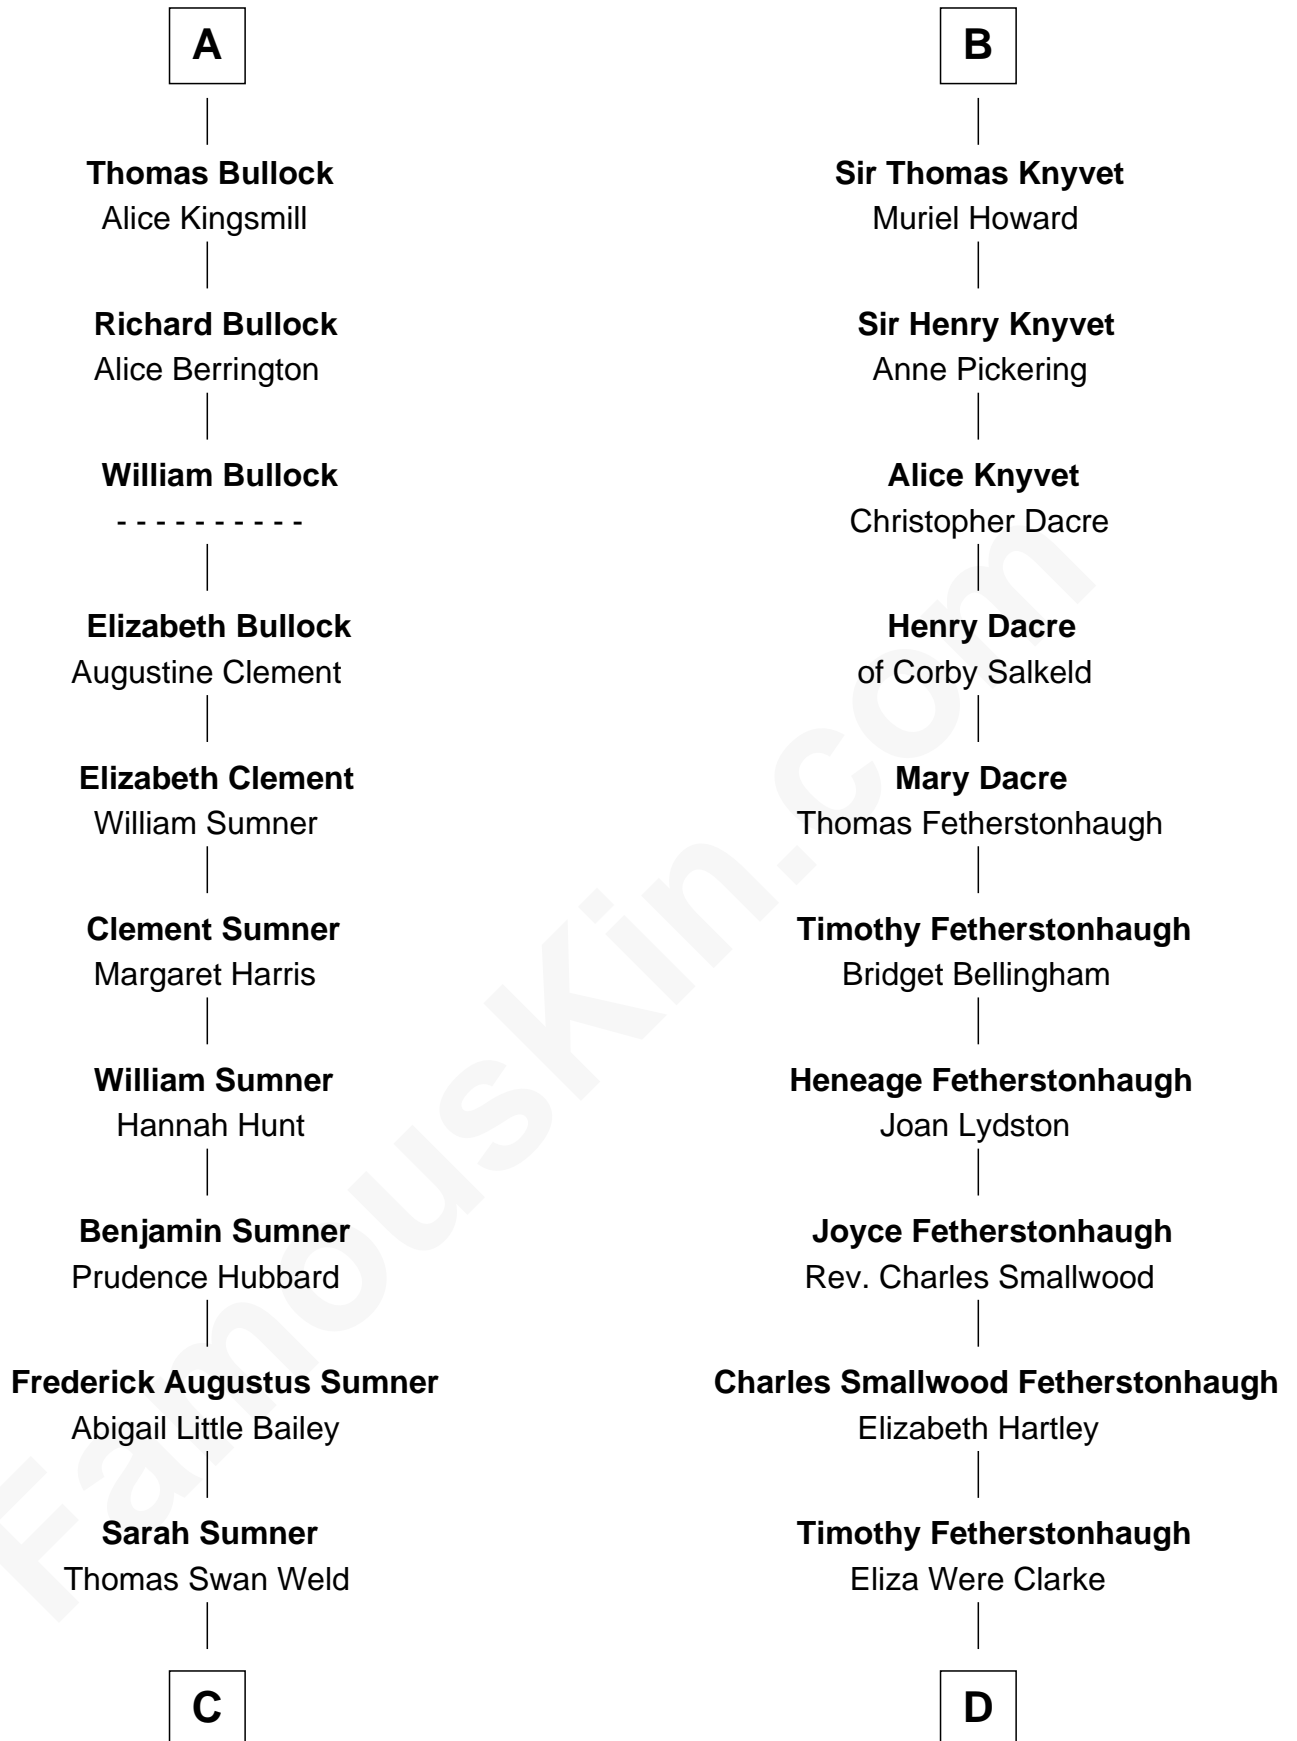

FamousKin.com Relationship Chart of

Bill Weld

68th Governor of Massachusetts

20th cousin 1 time removed of

Tilda Swinton

Movie Actress

Gunselm de Badlesmere

Bartholomew de Badlesmere

Elizabeth Howard

Joan de Vere

Sir William Norreys

Margaret Norreys

Gilbert Bullock

A

Bartholomew de Badlesmere

Margaret de Clare

Margery de Badlesmere

Sir William de Ros

Thomas de Ros

Beatrice de Stafford

Margaret de Ros

Sir Reynold Grey

Sir John Grey

Constance de Holand

Alice Grey

Sir William Knyvet

Sir Edmund Knyvet

Eleanor Tyrrel

B

C

Dr. Francis Minot Weld
Fanny Elizabeth Bartholomew

Francis Minot Weld
Margaret Low White