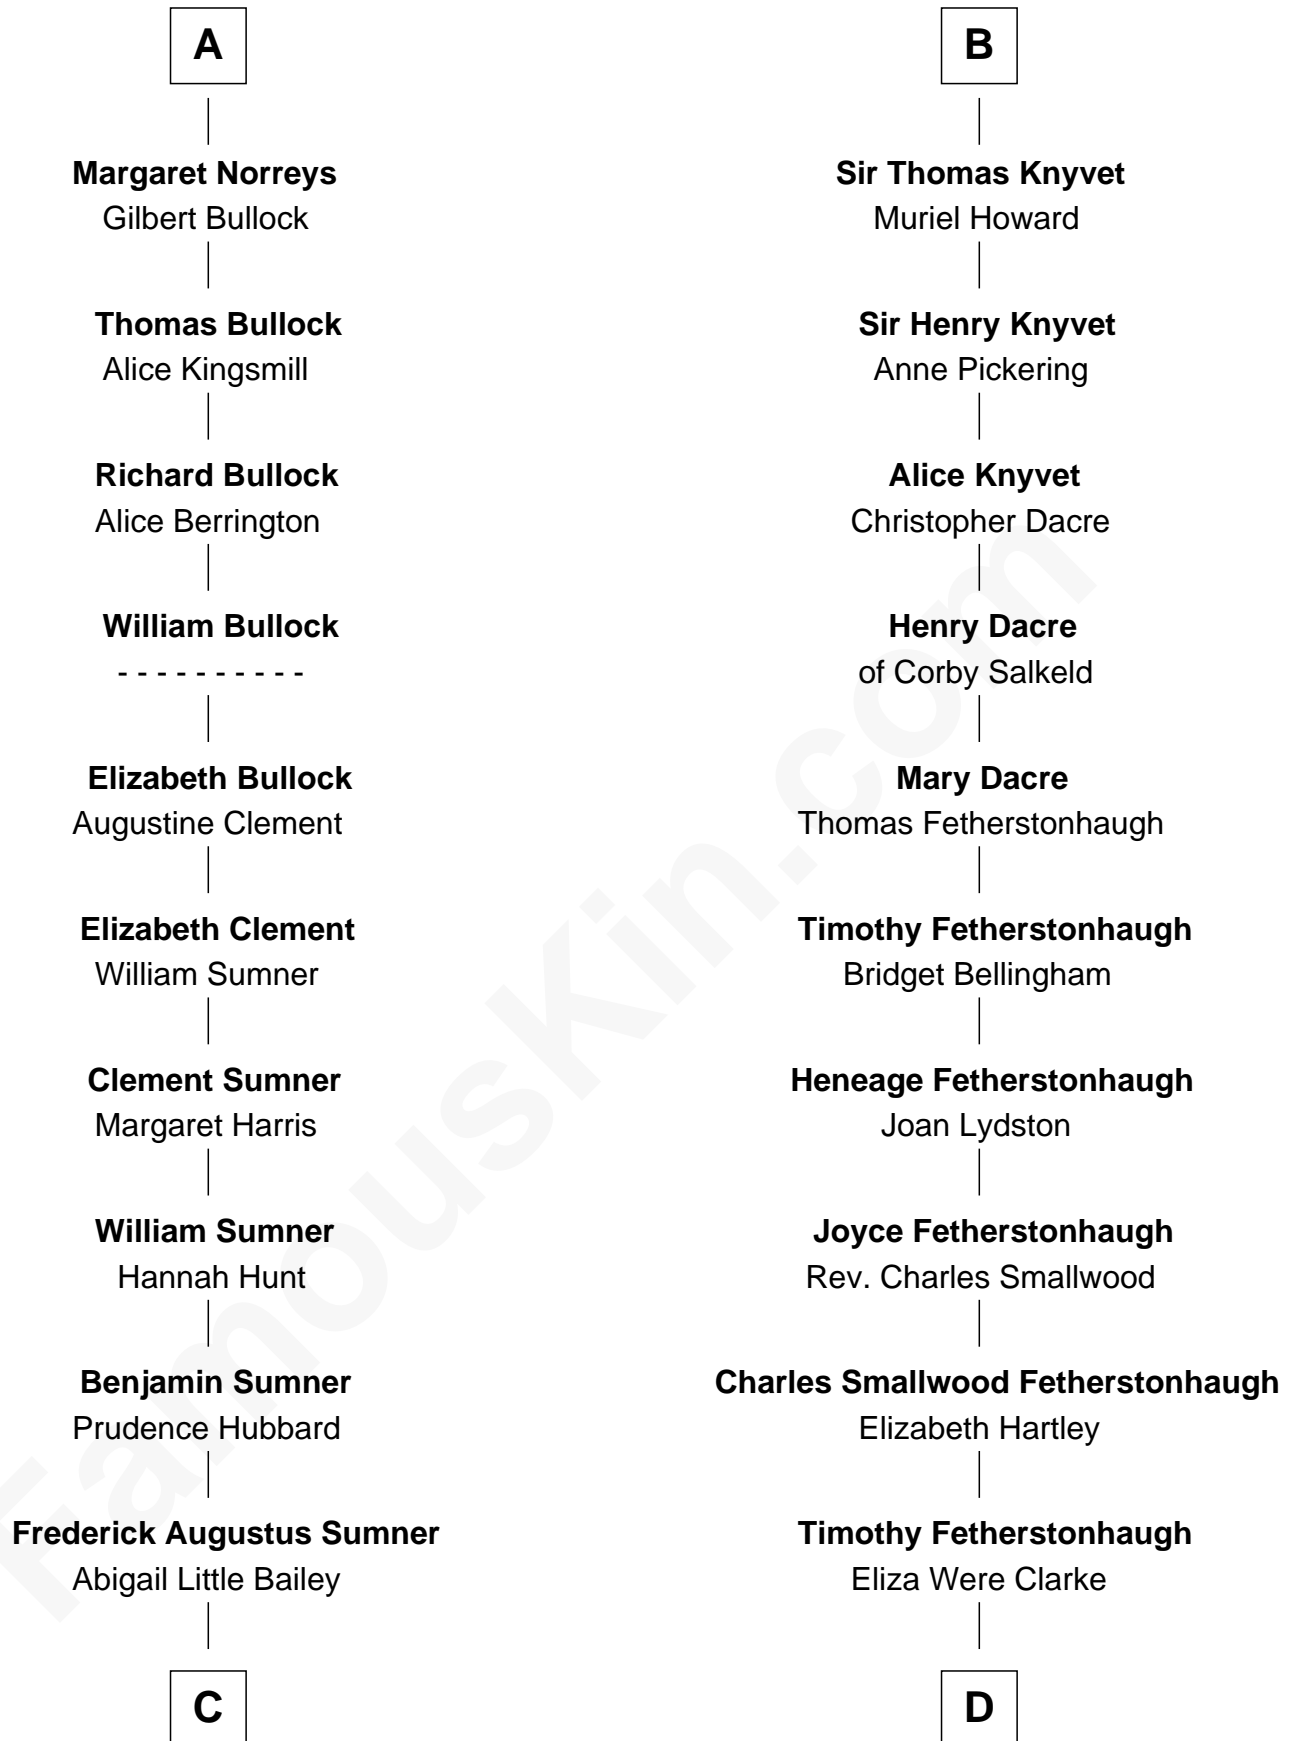

# FamousKin.com Relationship Chart of

**Bill Weld**

*68th Governor of Massachusetts*

21st cousin of

**Tilda Swinton**

*Movie Actress*

**Sir Gilbert de Clare**

*Joan of Acre*

**C**

**Sarah Sumner**  
Thomas Swan Weld

**Dr. Francis Minot Weld**  
Fanny Elizabeth Bartholomew

**Francis Minot Weld**  
Margaret Low White

**David Weld**  
Mary Blake Nichols

**Bill Weld**  
*68th Governor of Massachusetts*

**D**

**Albany Fetherstonhaugh**  
Evelyn Gertrude Astell

**Gertrude Clare Fetherstonhaugh**  
Cecil George Herbert Alers-Hankey

**Mariora Beatrice Evelyn Rochfort Alers-Hankey**  
Alan Henry Campbell Swinton