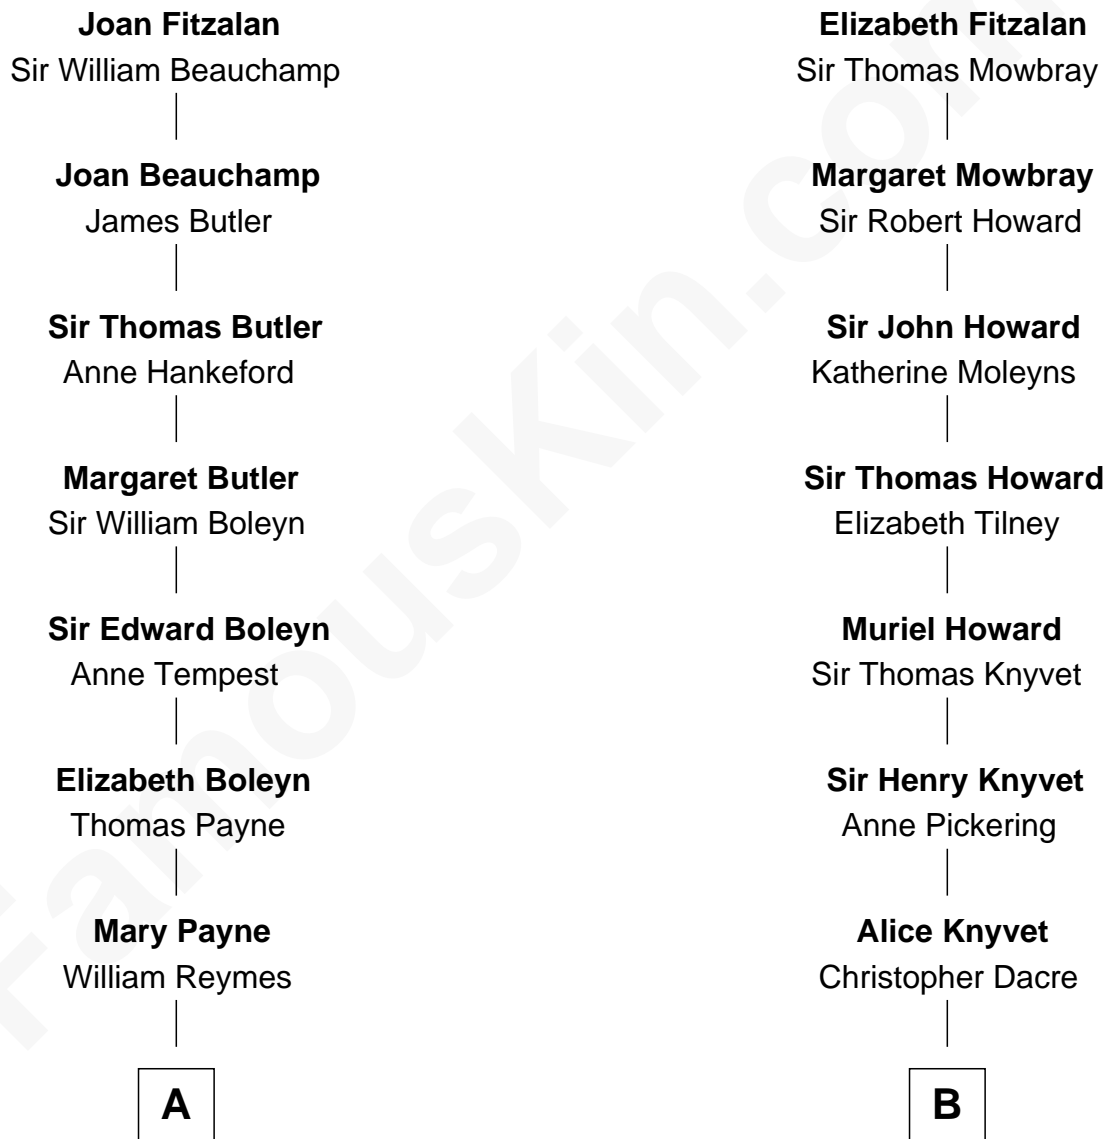

FamousKin.com Relationship Chart of

Bill Weld

68th Governor of Massachusetts

18th cousin 1 time removed of

Tilda Swinton

Movie Actress

Sir Richard Fitzalan

Elizabeth de Bohun

C

Cornelia DuBois Floyd
John Treadwell Nichols

Mary Blake Nichols
David Weld

Bill Weld
68th Governor of Massachusetts

D

Sir John Swinton
Judith Balfour Killen

Tilda Swinton
Movie Actress

FamousKin.com