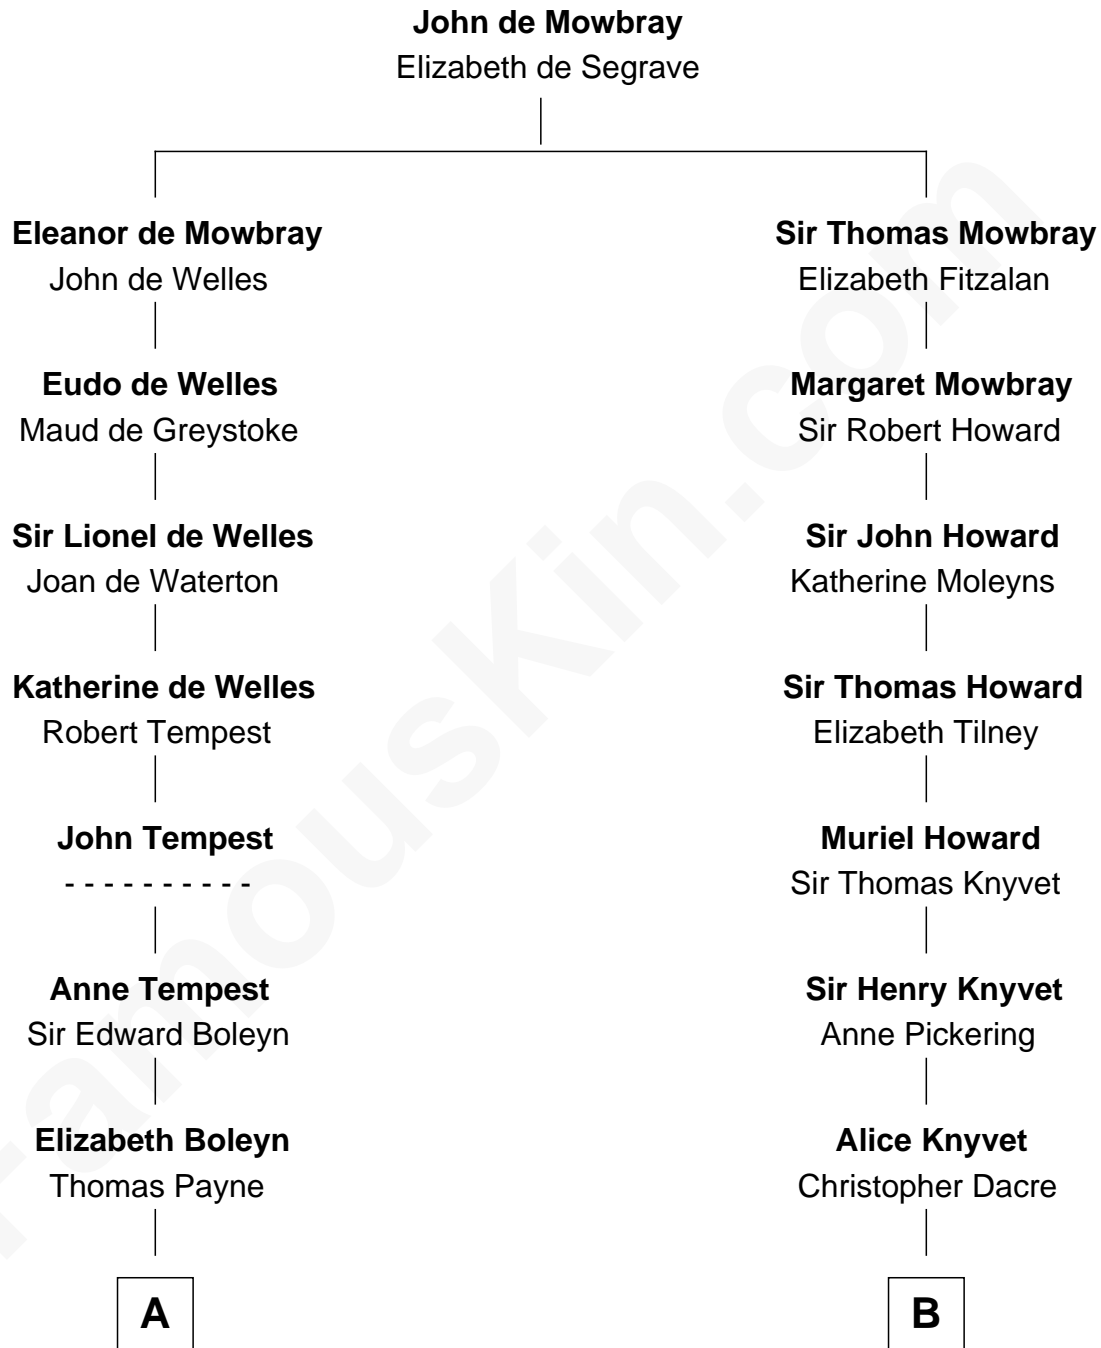

FamousKin.com Relationship Chart of

Bill Weld

68th Governor of Massachusetts

18th cousin 2 times removed of

Tilda Swinton

Movie Actress

C

John Gelston Floyd

Julia Floyd DuBois

Cornelia DuBois Floyd

John Treadwell Nichols

Mary Blake Nichols

David Weld

Bill Weld

68th Governor of Massachusetts

D