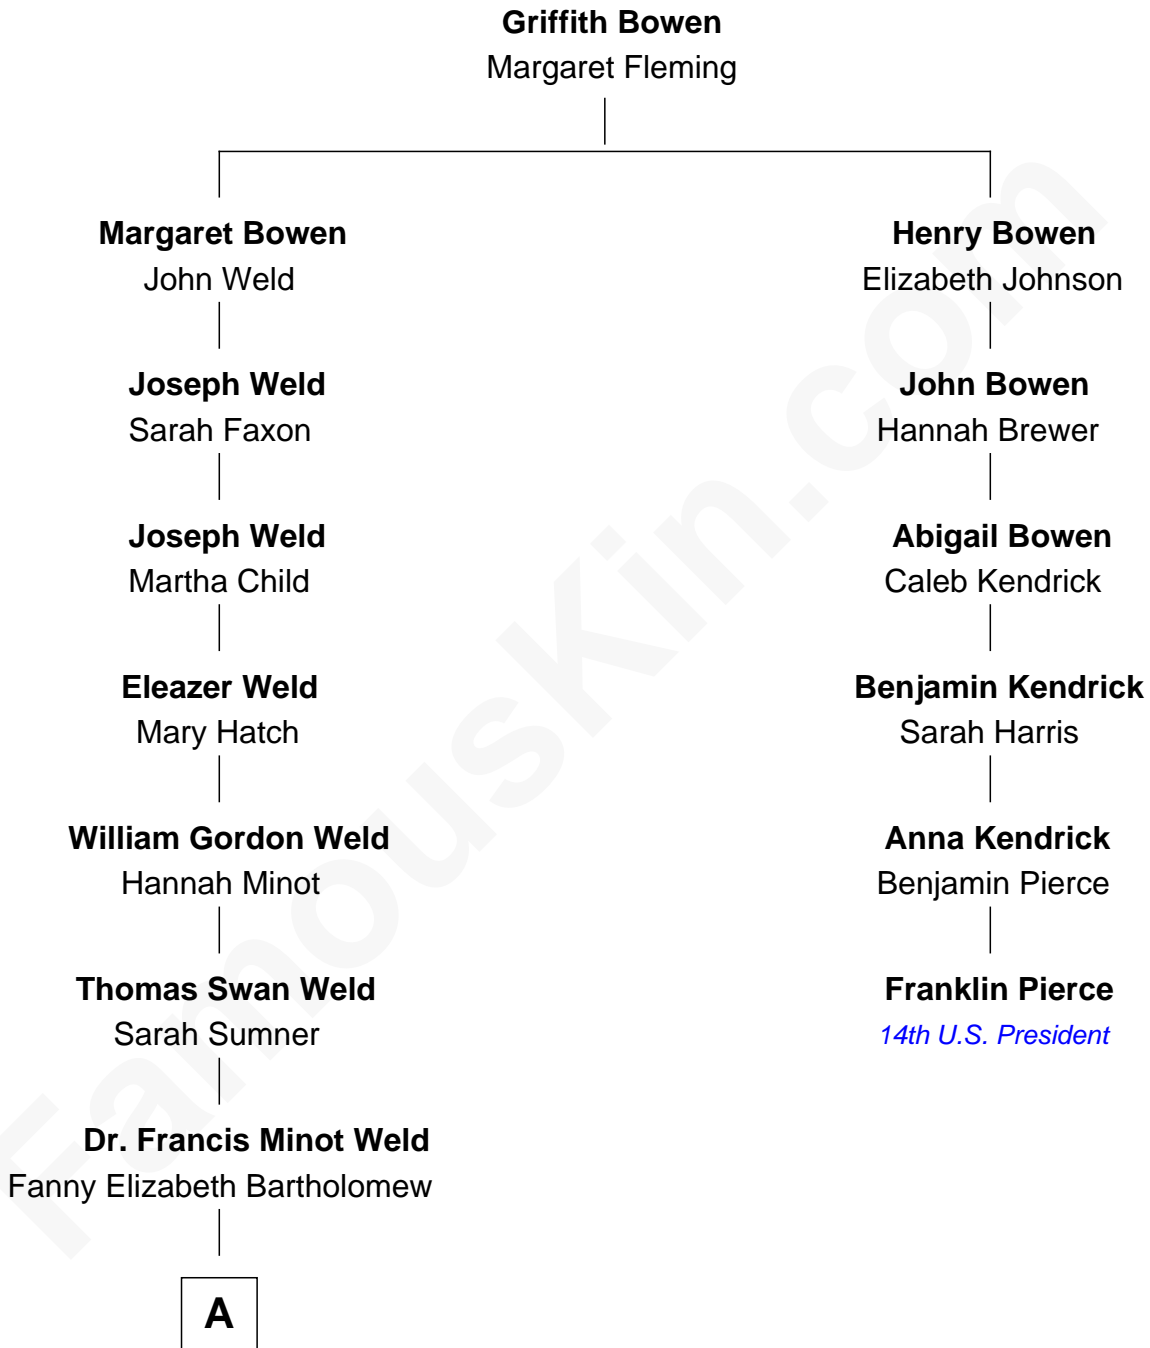

## Relationship Chart of

### Bill Weld

68th Governor of Massachusetts

5th cousin 4 times removed of

**Franklin Pierce**

14th U.S. President

**A**

—  
**Francis Minot Weld**  
Margaret Low White

—  
**David Weld**  
Mary Blake Nichols

—  
**Bill Weld**  
*68th Governor of Massachusetts*

FamousKin.com