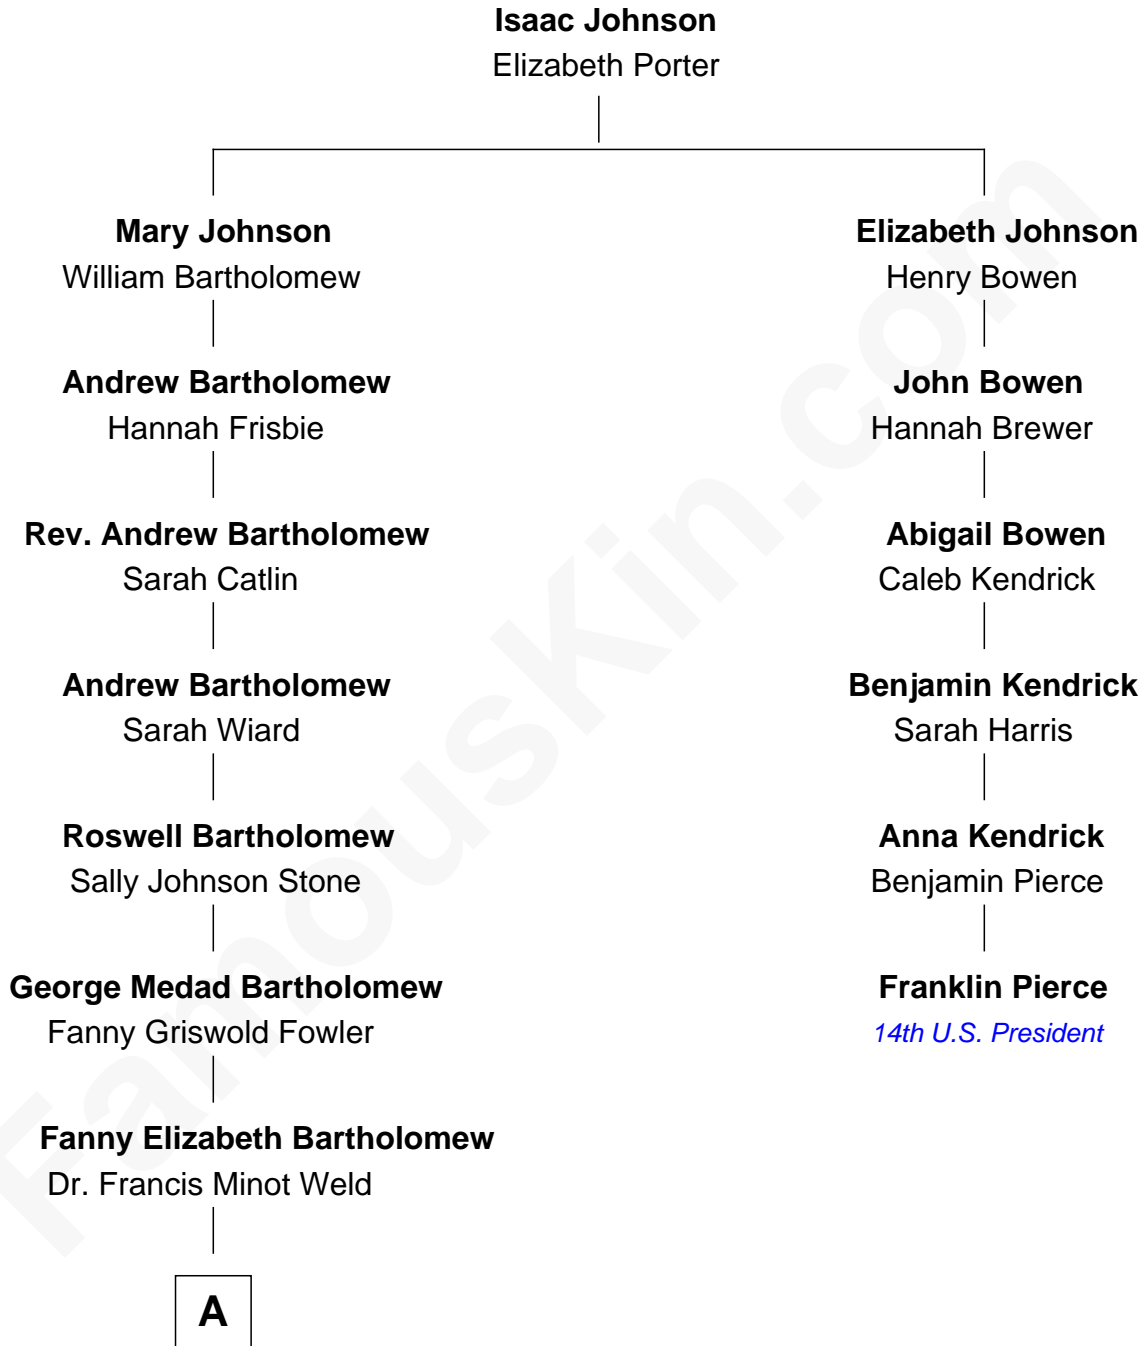

## Relationship Chart of

### Bill Weld

68th Governor of Massachusetts

5th cousin 4 times removed of

**Franklin Pierce**

14th U.S. President

**A**

—  
**Francis Minot Weld**  
Margaret Low White

—  
**David Weld**  
Mary Blake Nichols