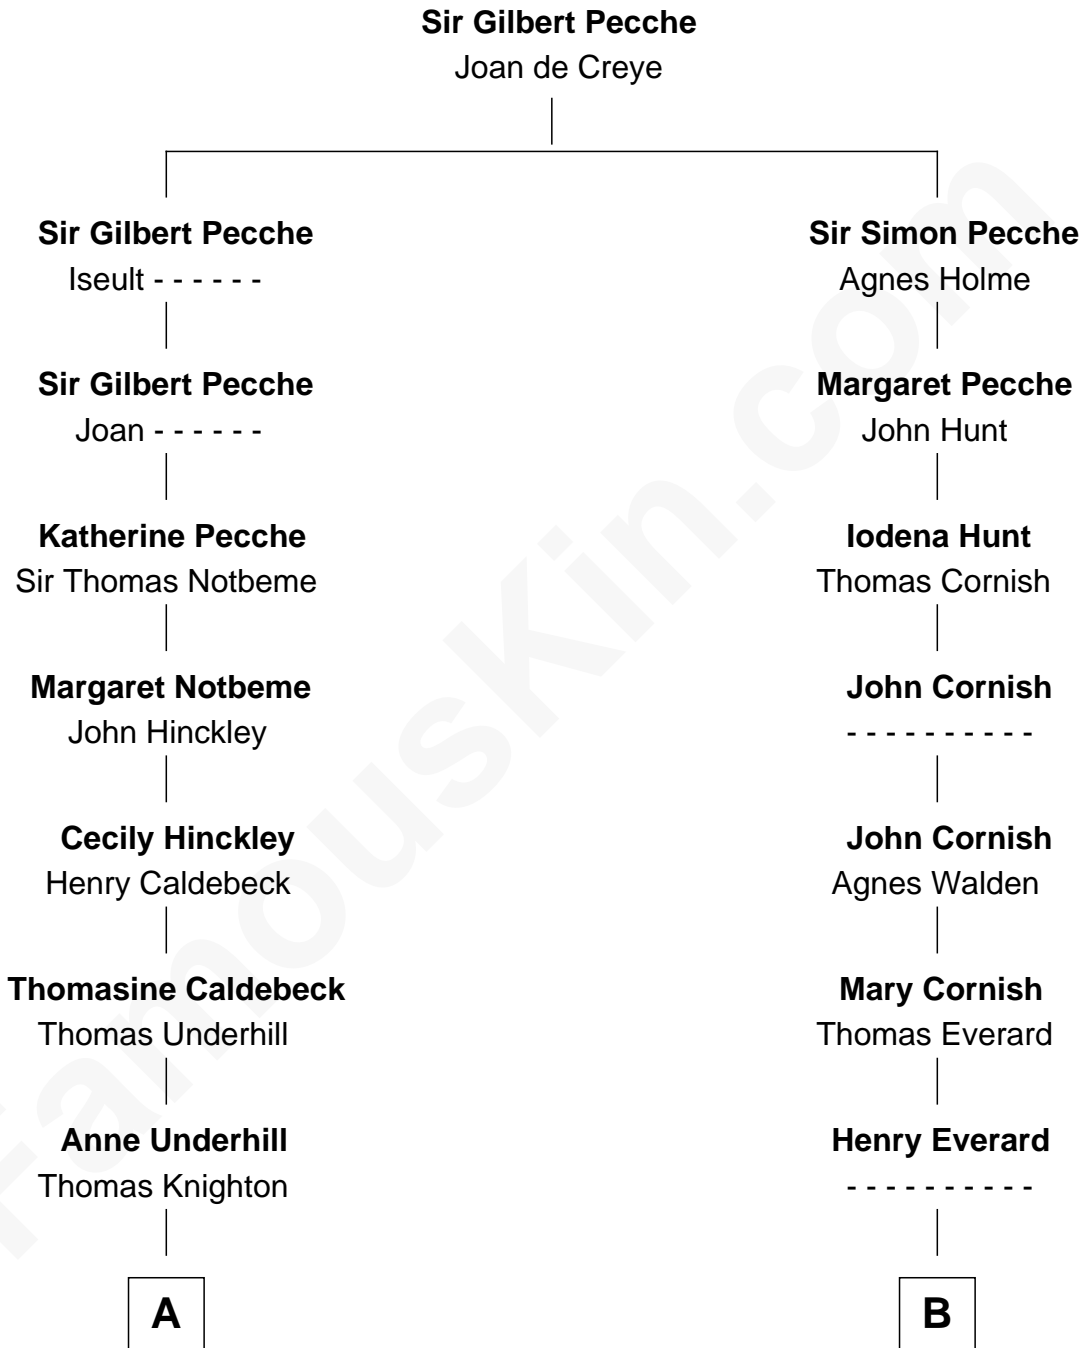

FamousKin.com

Relationship Chart of

Bill Weld

68th Governor of Massachusetts

15th cousin 6 times removed of

Jane (Appleton) Pierce

First Lady of President Franklin Pierce

C

—
Susan Farley Treadwell

George Nichols

—
John White Treadwell Nichols

Mary Blake Slocum

—
John Treadwell Nichols

Cornelia DuBois Floyd

—
Mary Blake Nichols

David Weld