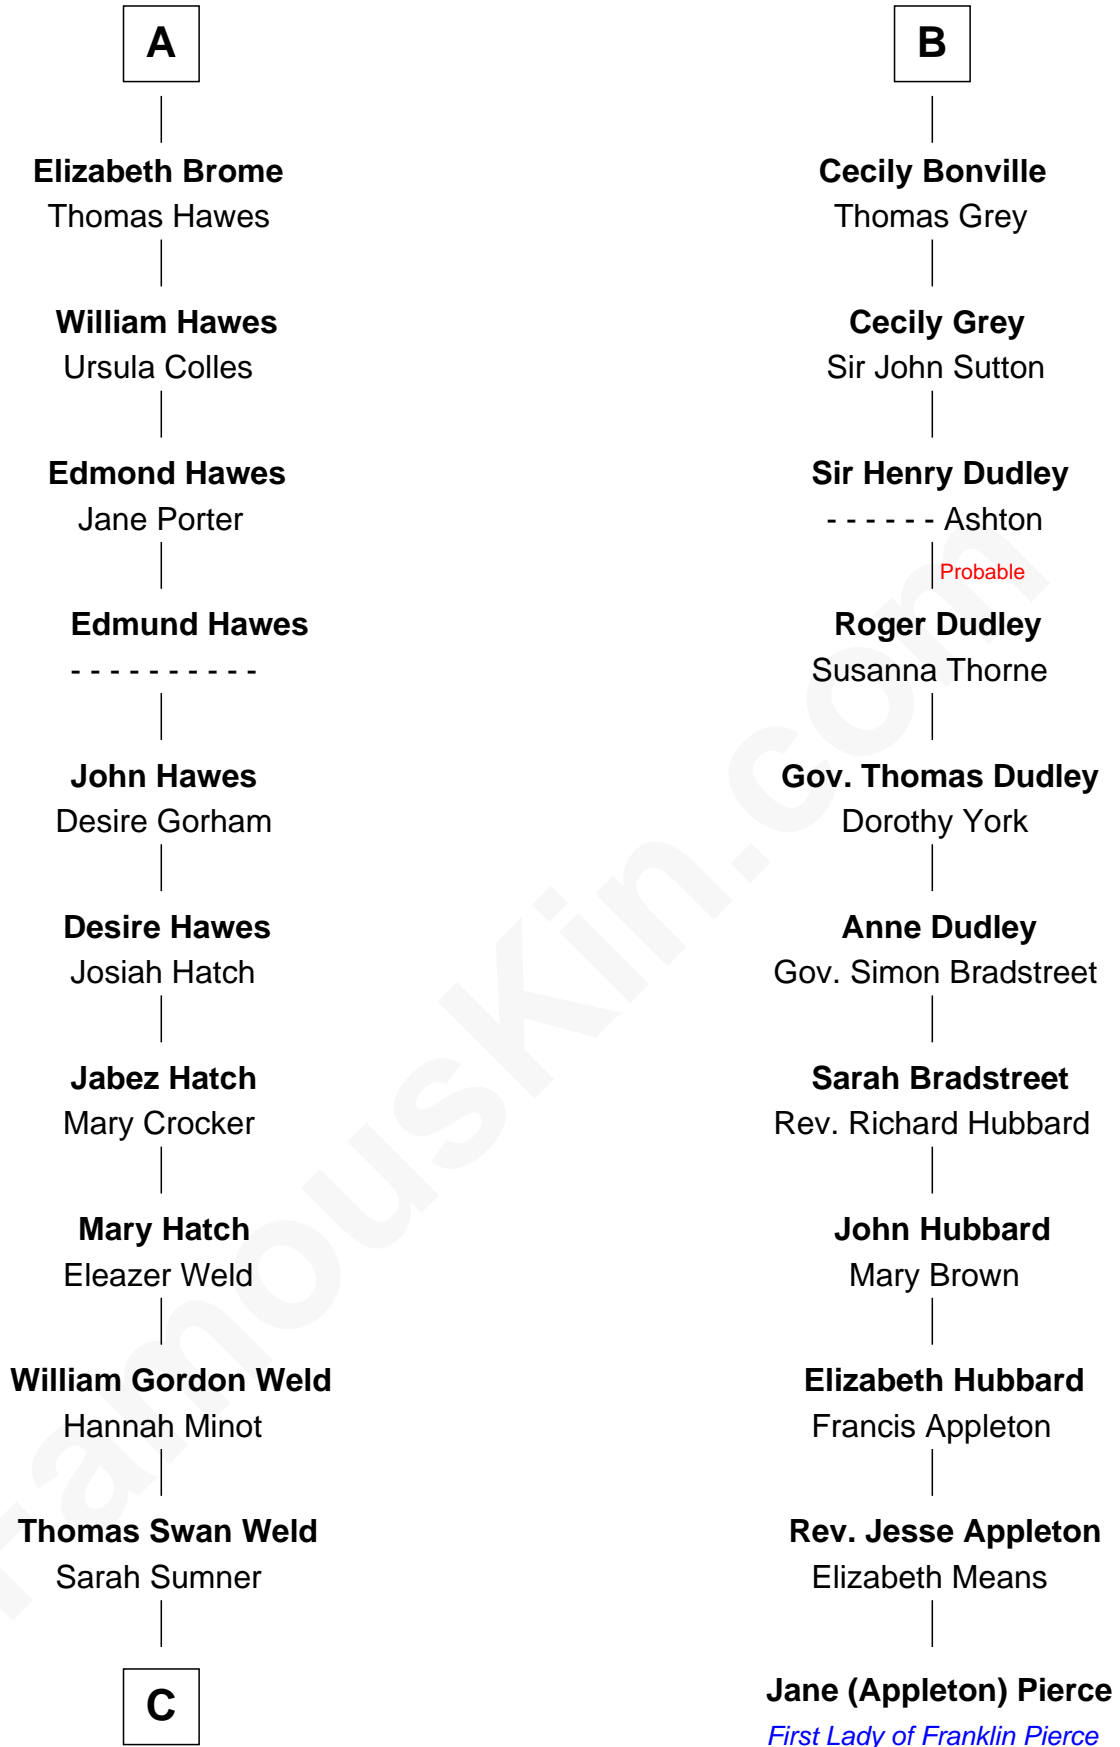

FamousKin.com

Relationship Chart of

Bill Weld

68th Governor of Massachusetts

17th cousin 3 times removed of

Jane (Appleton) Pierce

First Lady of President Franklin Pierce

Sir Robert de Ros

Isabel de Aubeney

C

—
Dr. Francis Minot Weld
Fanny Elizabeth Bartholomew

—
Francis Minot Weld
Margaret Low White

—
David Weld
Mary Blake Nichols

—
Bill Weld
68th Governor of Massachusetts

FamousKin.com