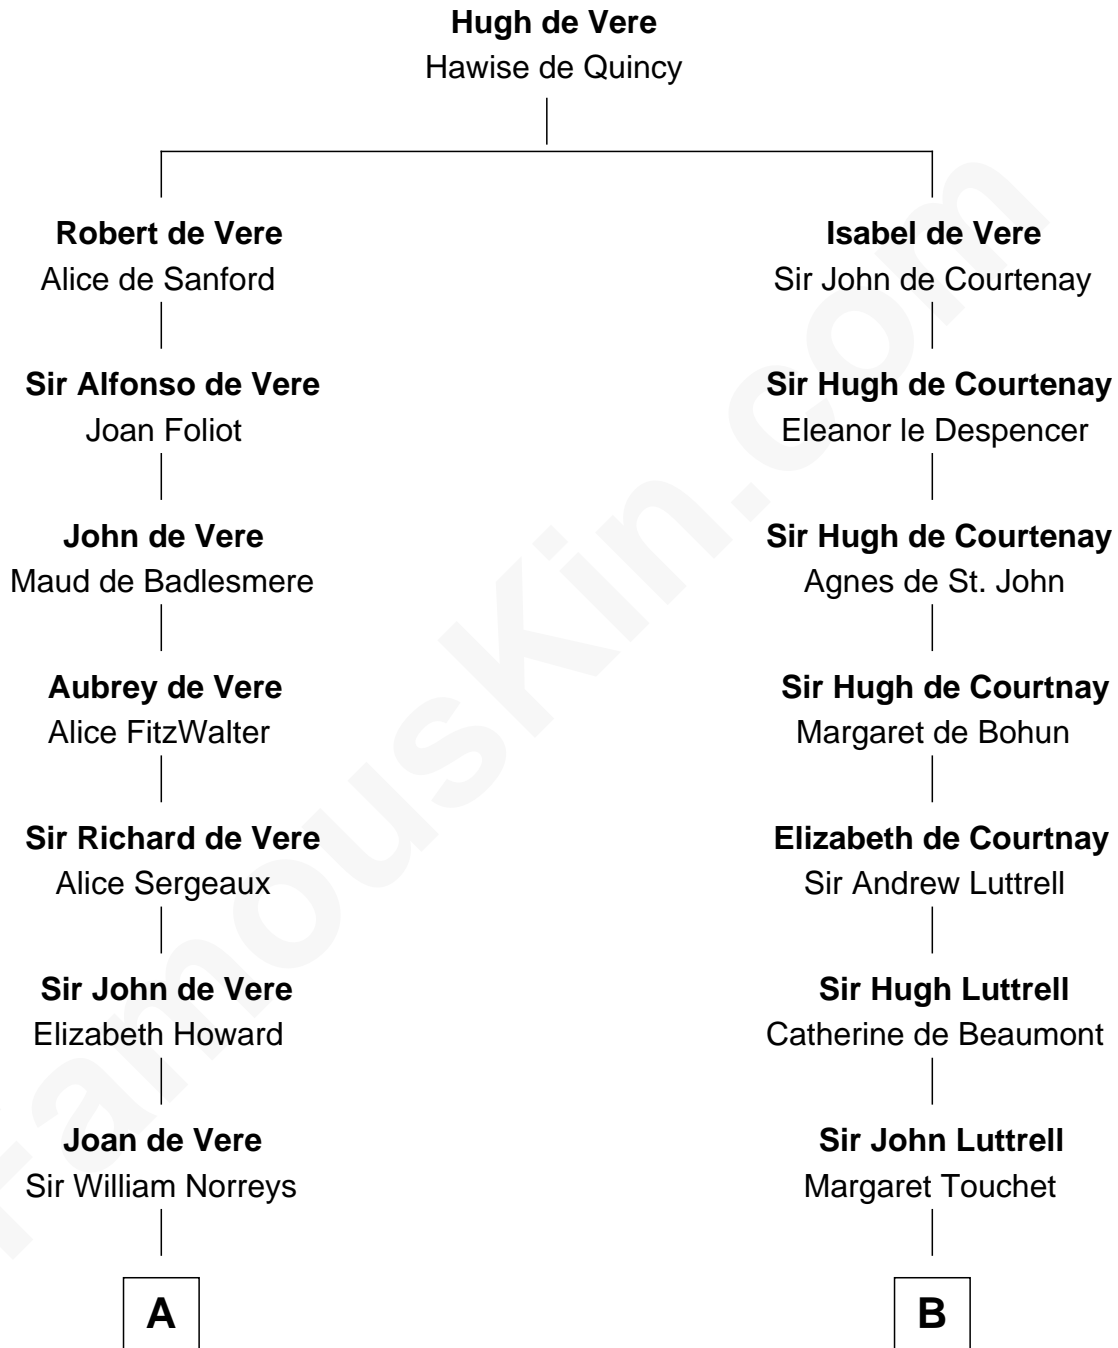

FamousKin.com

Relationship Chart of

Bill Weld

68th Governor of Massachusetts

19th cousin 2 times removed of

Jane (Appleton) Pierce

First Lady of President Franklin Pierce

C

Sarah Sumner
Thomas Swan Weld

Dr. Francis Minot Weld
Fanny Elizabeth Bartholomew

Francis Minot Weld
Margaret Low White

David Weld
Mary Blake Nichols

Bill Weld
68th Governor of Massachusetts

D

Francis Appleton
Elizabeth Hubbard