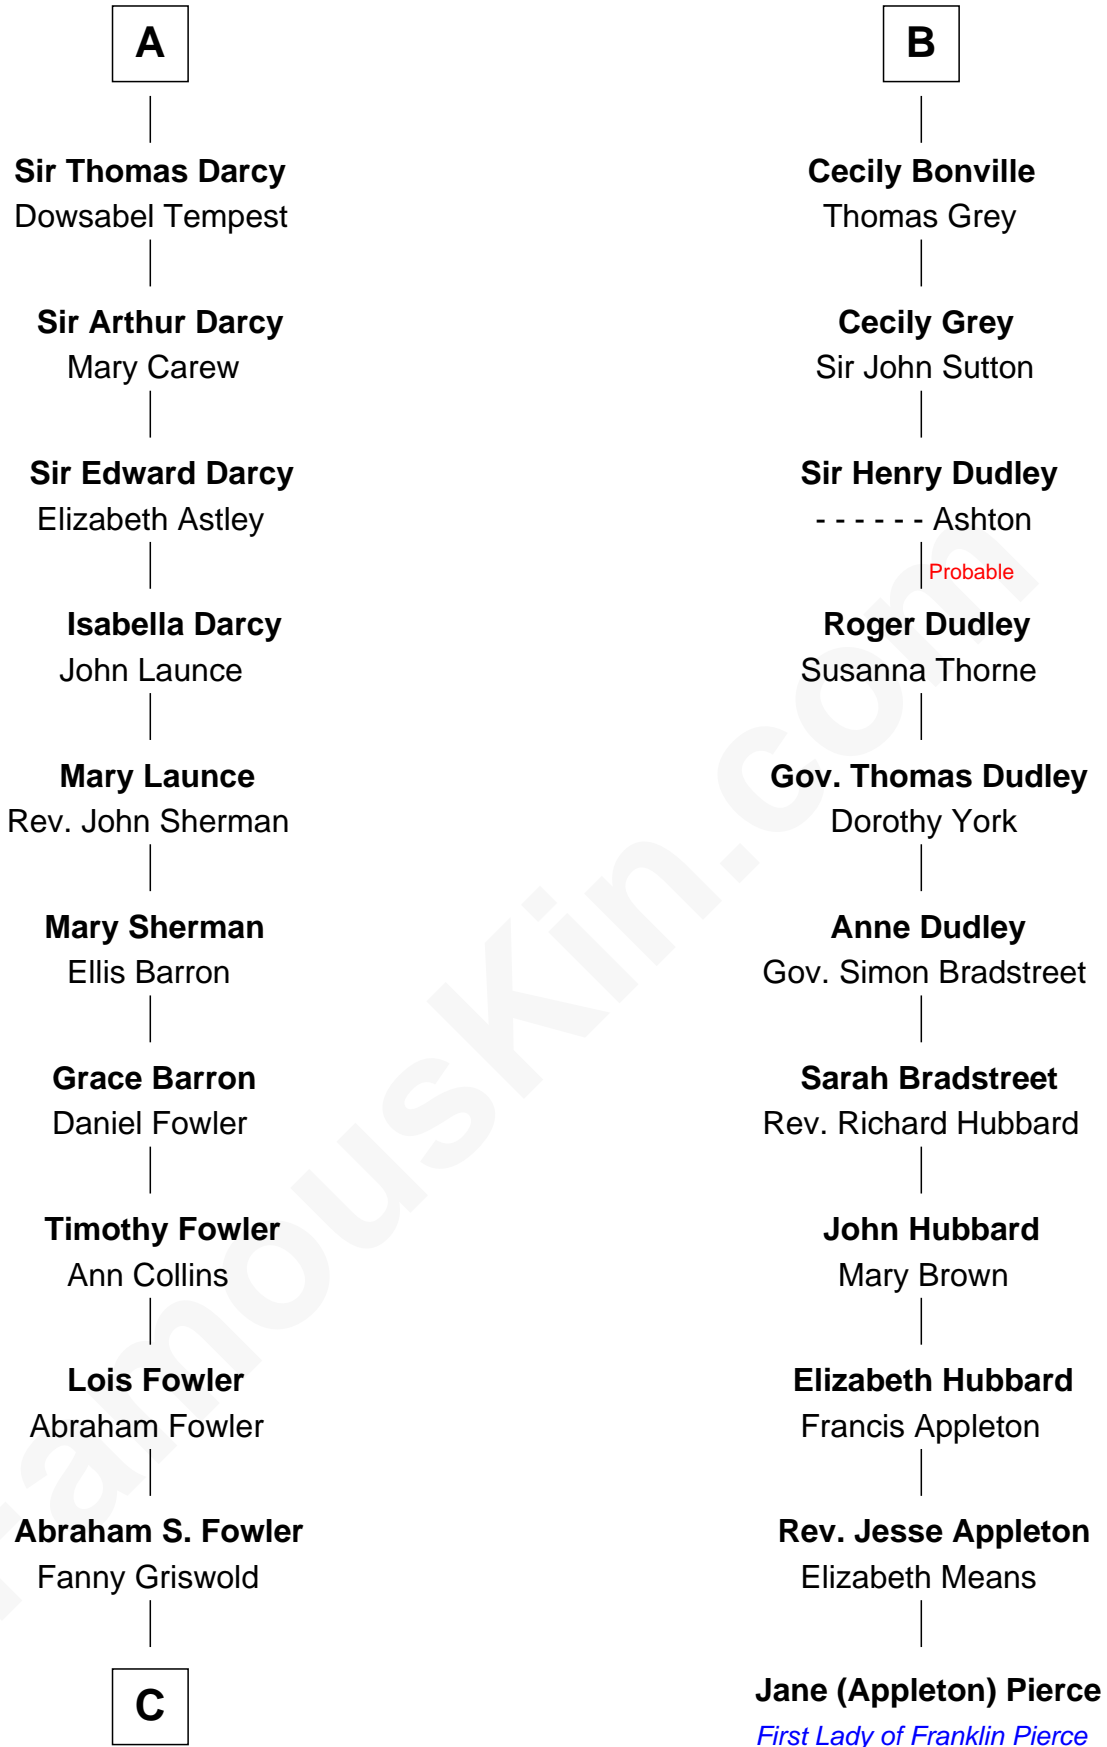

FamousKin.com

Relationship Chart of

Bill Weld

68th Governor of Massachusetts

17th cousin 4 times removed of

Jane (Appleton) Pierce

First Lady of President Franklin Pierce

John de Vaux

C

Fanny Griswold Fowler
George Medad Bartholomew

Fanny Elizabeth Bartholomew
Dr. Francis Minot Weld

Francis Minot Weld
Margaret Low White

David Weld
Mary Blake Nichols

Bill Weld
68th Governor of Massachusetts