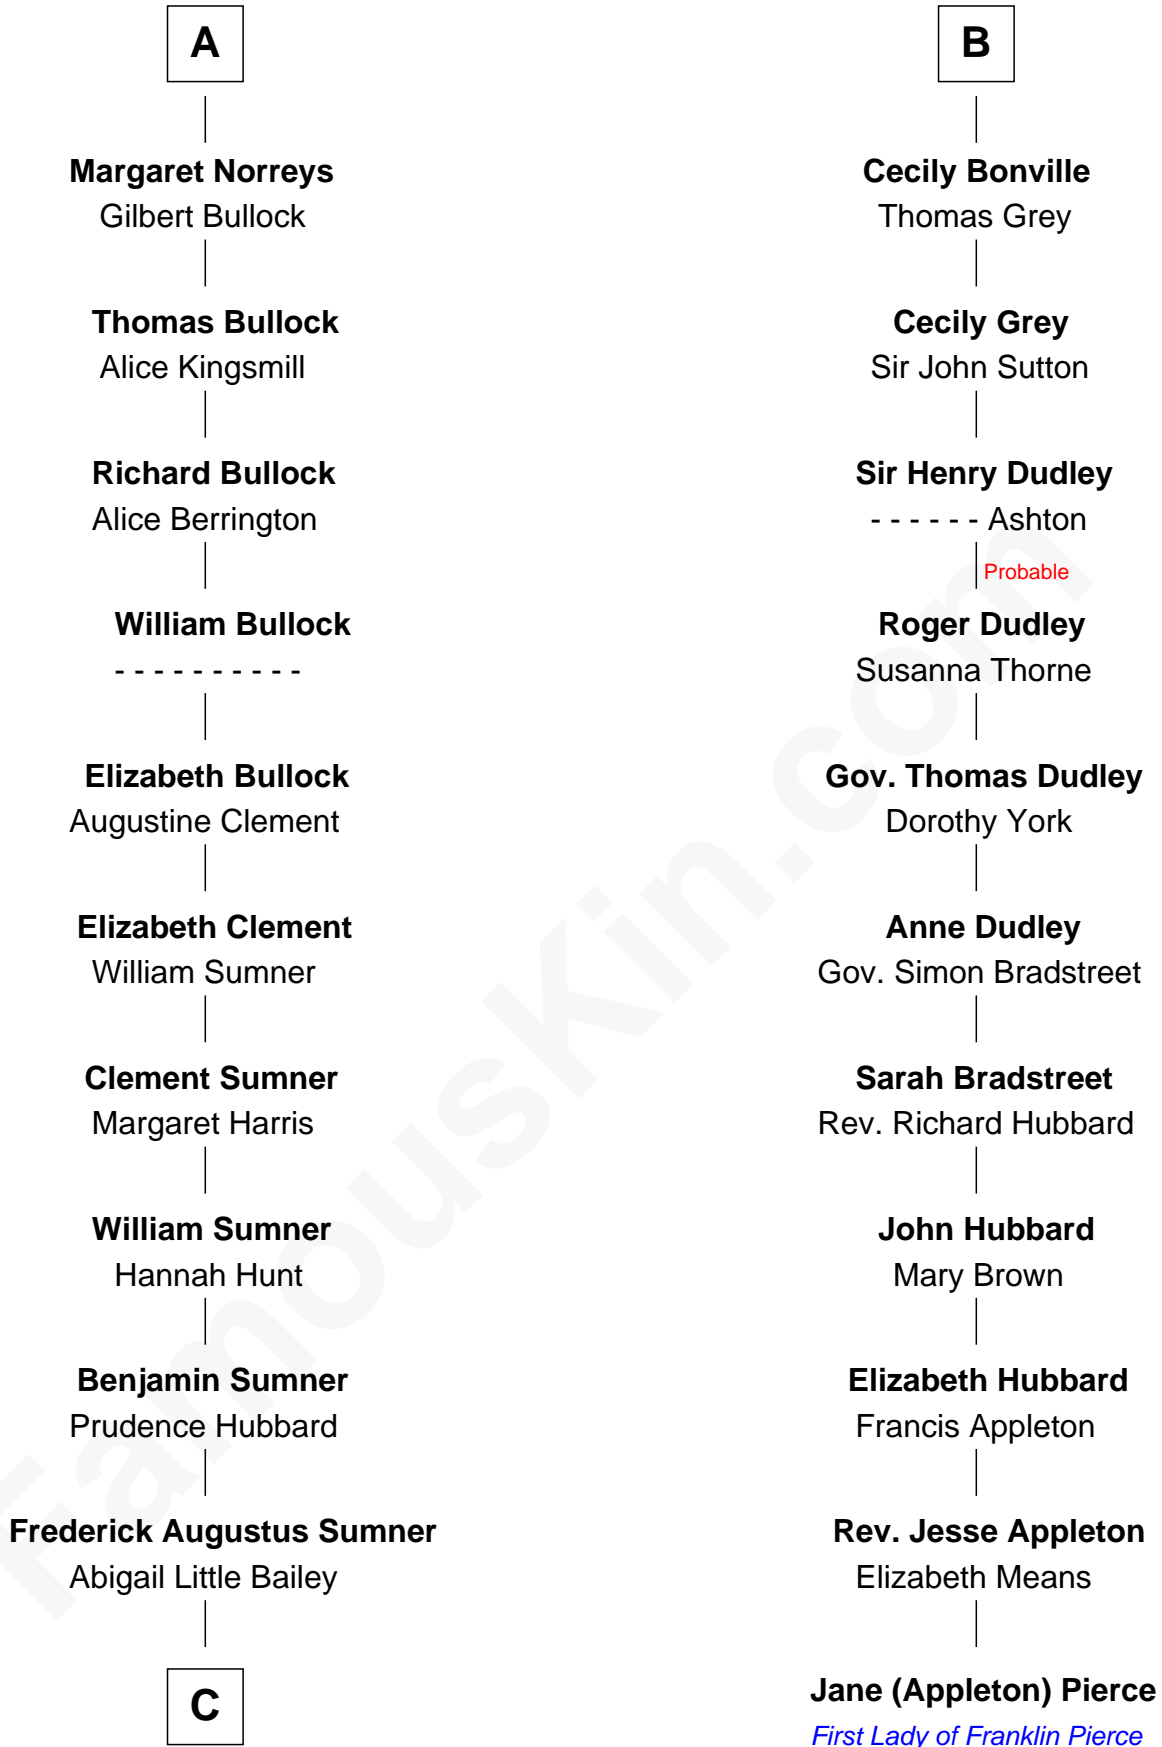

## Relationship Chart of

### Bill Weld

68th Governor of Massachusetts

17th cousin 4 times removed of

### Jane (Appleton) Pierce

First Lady of President Franklin Pierce

**C**

**Sarah Sumner**  
Thomas Swan Weld

**Dr. Francis Minot Weld**  
Fanny Elizabeth Bartholomew

**Francis Minot Weld**  
Margaret Low White

**David Weld**  
Mary Blake Nichols

**Bill Weld**  
*68th Governor of Massachusetts*

FamousKin.com