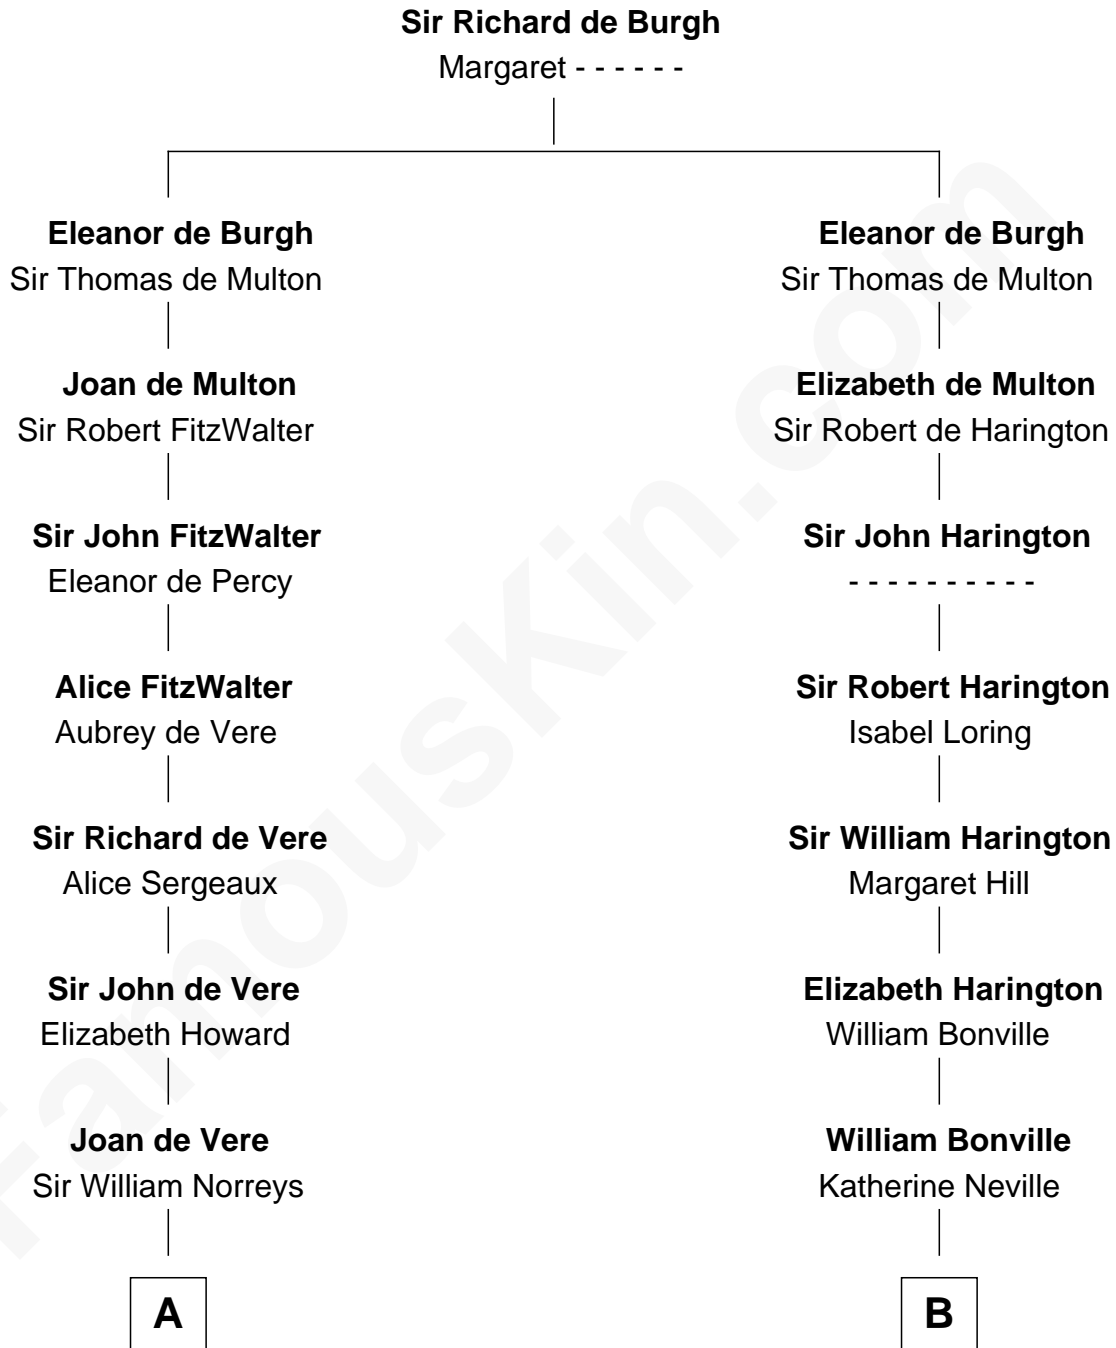

Jane (Appleton) Pierce

First Lady of President Franklin Pierce