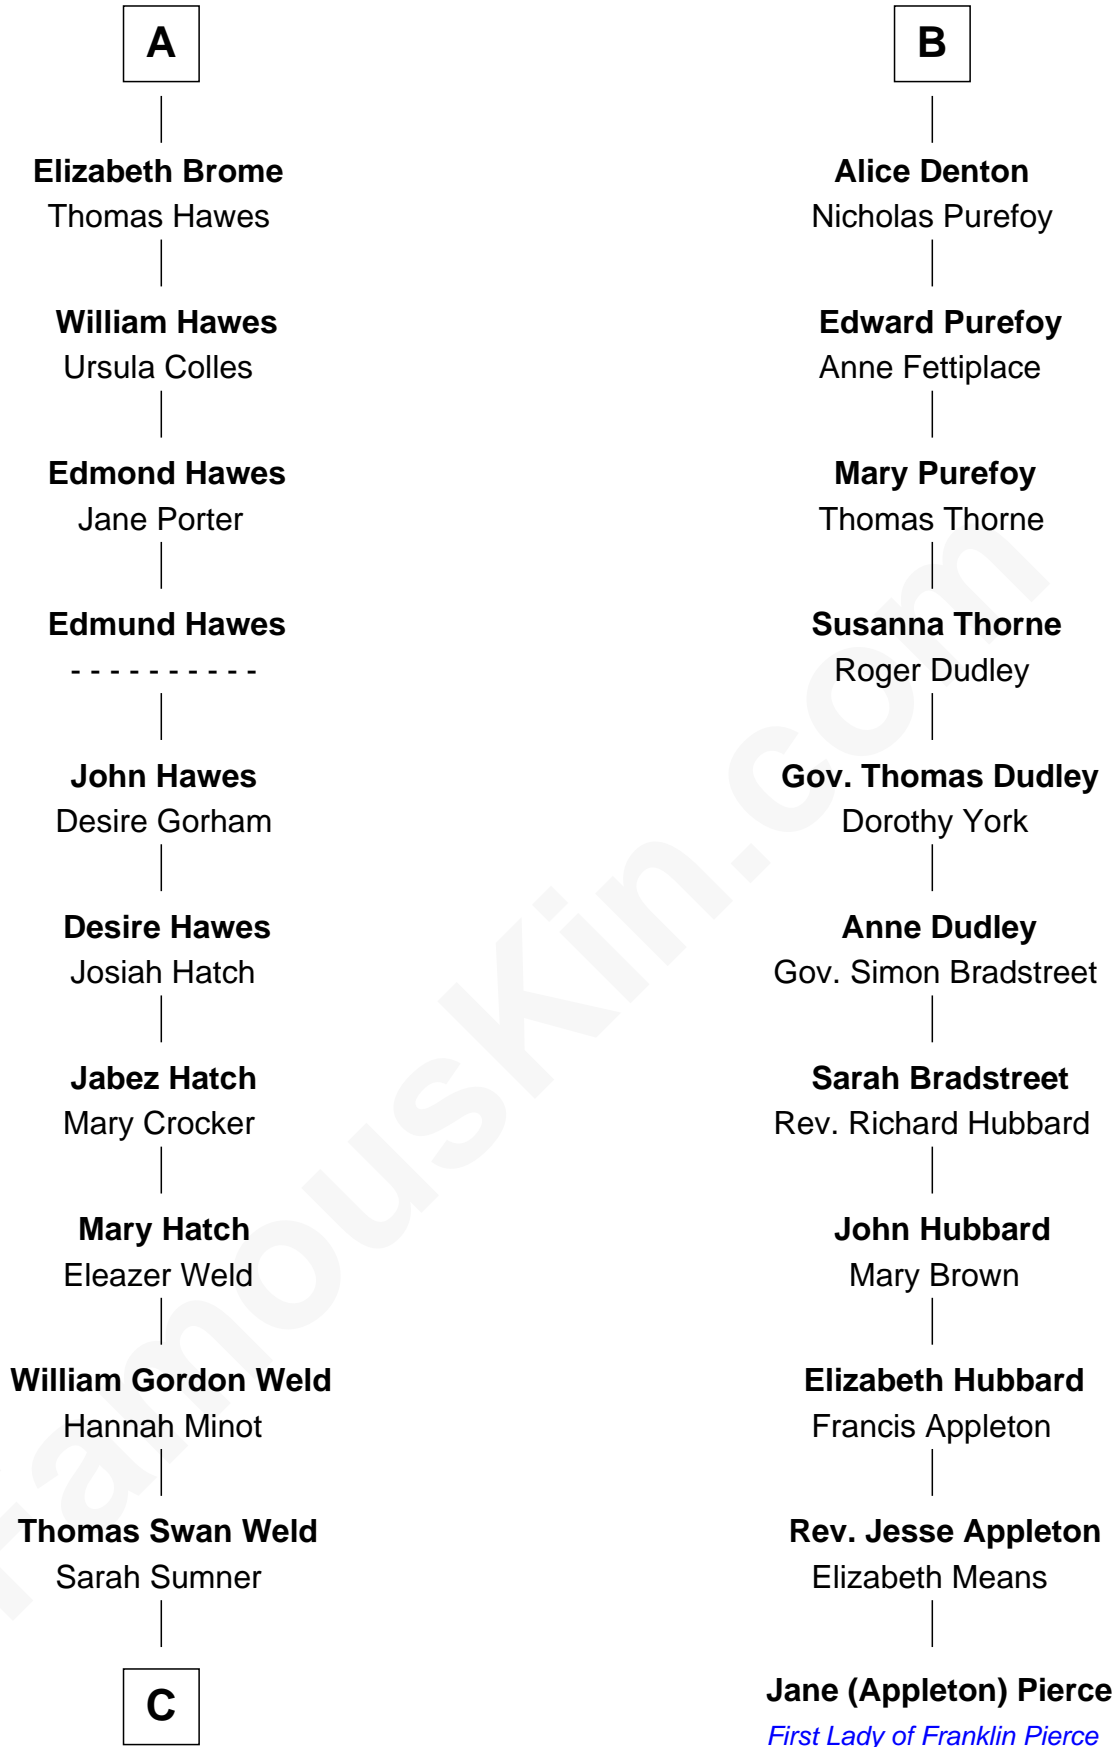

FamousKin.com

Relationship Chart of

Bill Weld

68th Governor of Massachusetts

17th cousin 3 times removed of

Jane (Appleton) Pierce

First Lady of President Franklin Pierce

C

—
Dr. Francis Minot Weld
Fanny Elizabeth Bartholomew

—
Francis Minot Weld
Margaret Low White

—
David Weld
Mary Blake Nichols

—
Bill Weld
68th Governor of Massachusetts

FamousKin.com