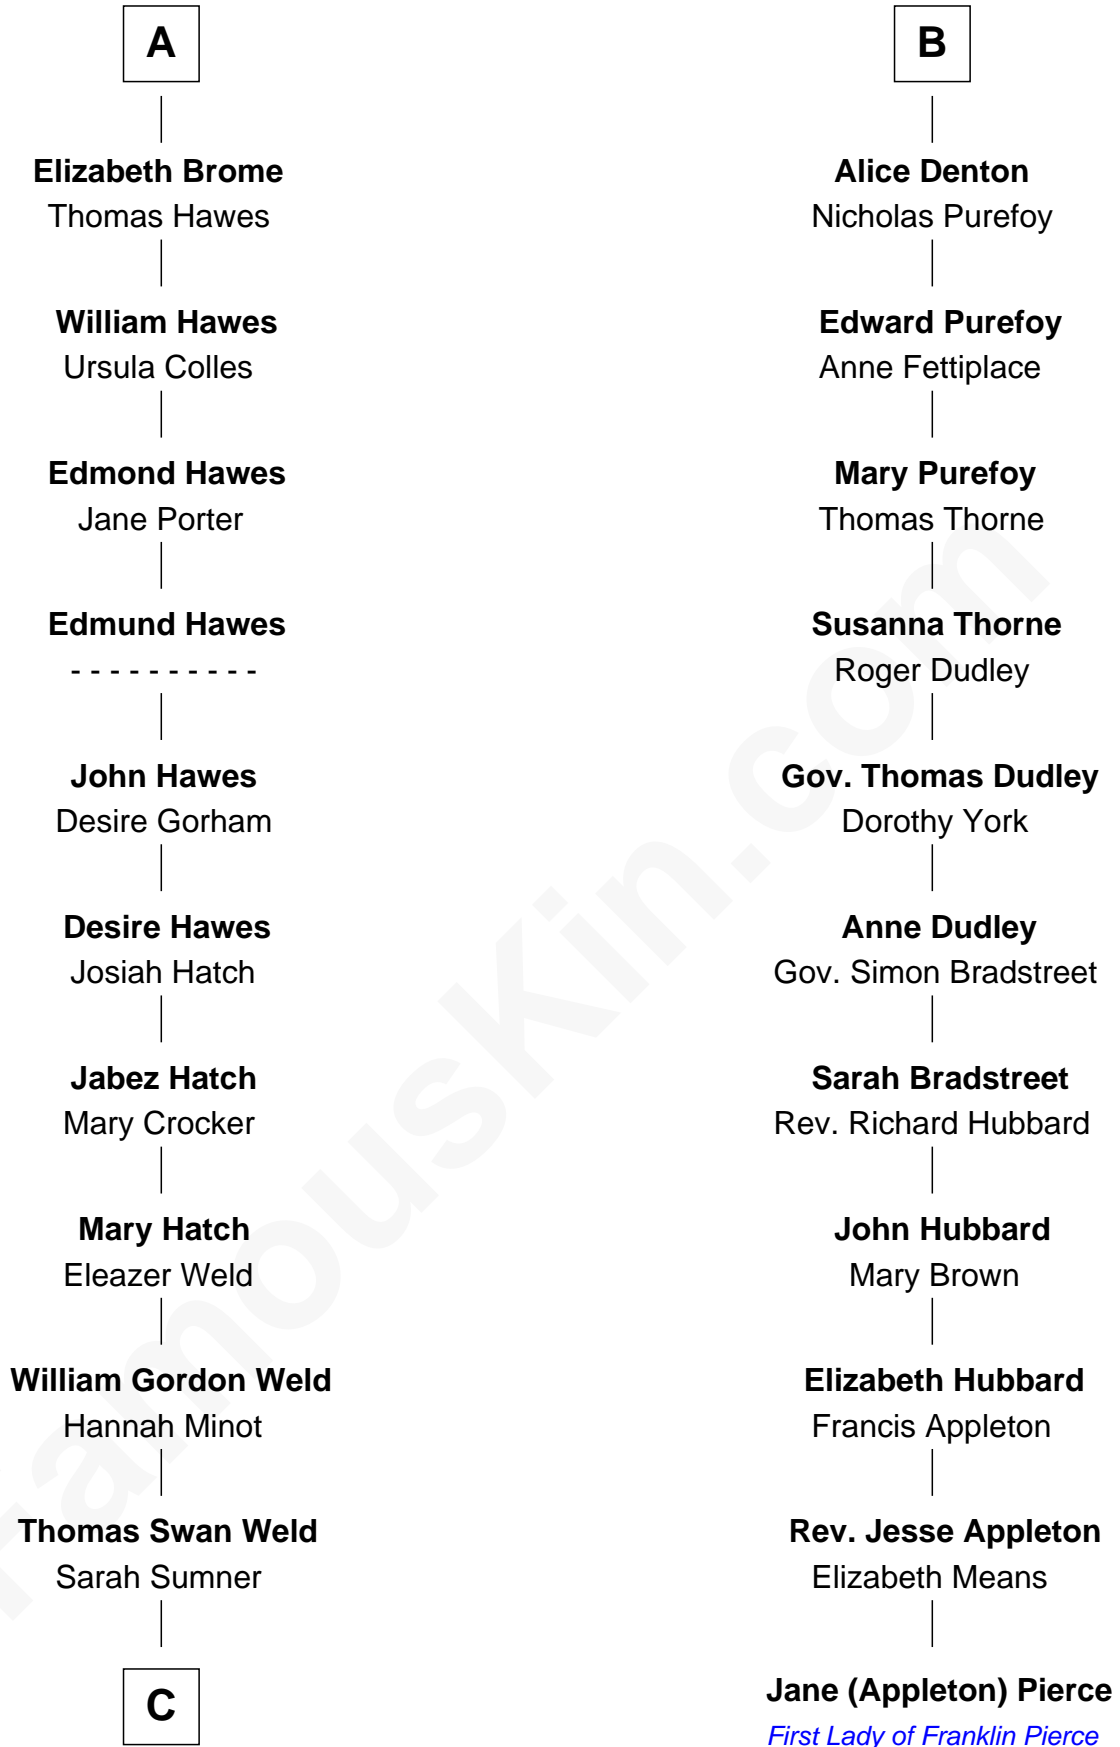

FamousKin.com

Relationship Chart of

Bill Weld

68th Governor of Massachusetts

17th cousin 3 times removed of

Jane (Appleton) Pierce

First Lady of President Franklin Pierce

Sir Nicholas de Audley

Katherine Giffard

C

—
Dr. Francis Minot Weld
Fanny Elizabeth Bartholomew

—
Francis Minot Weld
Margaret Low White

—
David Weld
Mary Blake Nichols

—
Bill Weld
68th Governor of Massachusetts

FamousKin.com