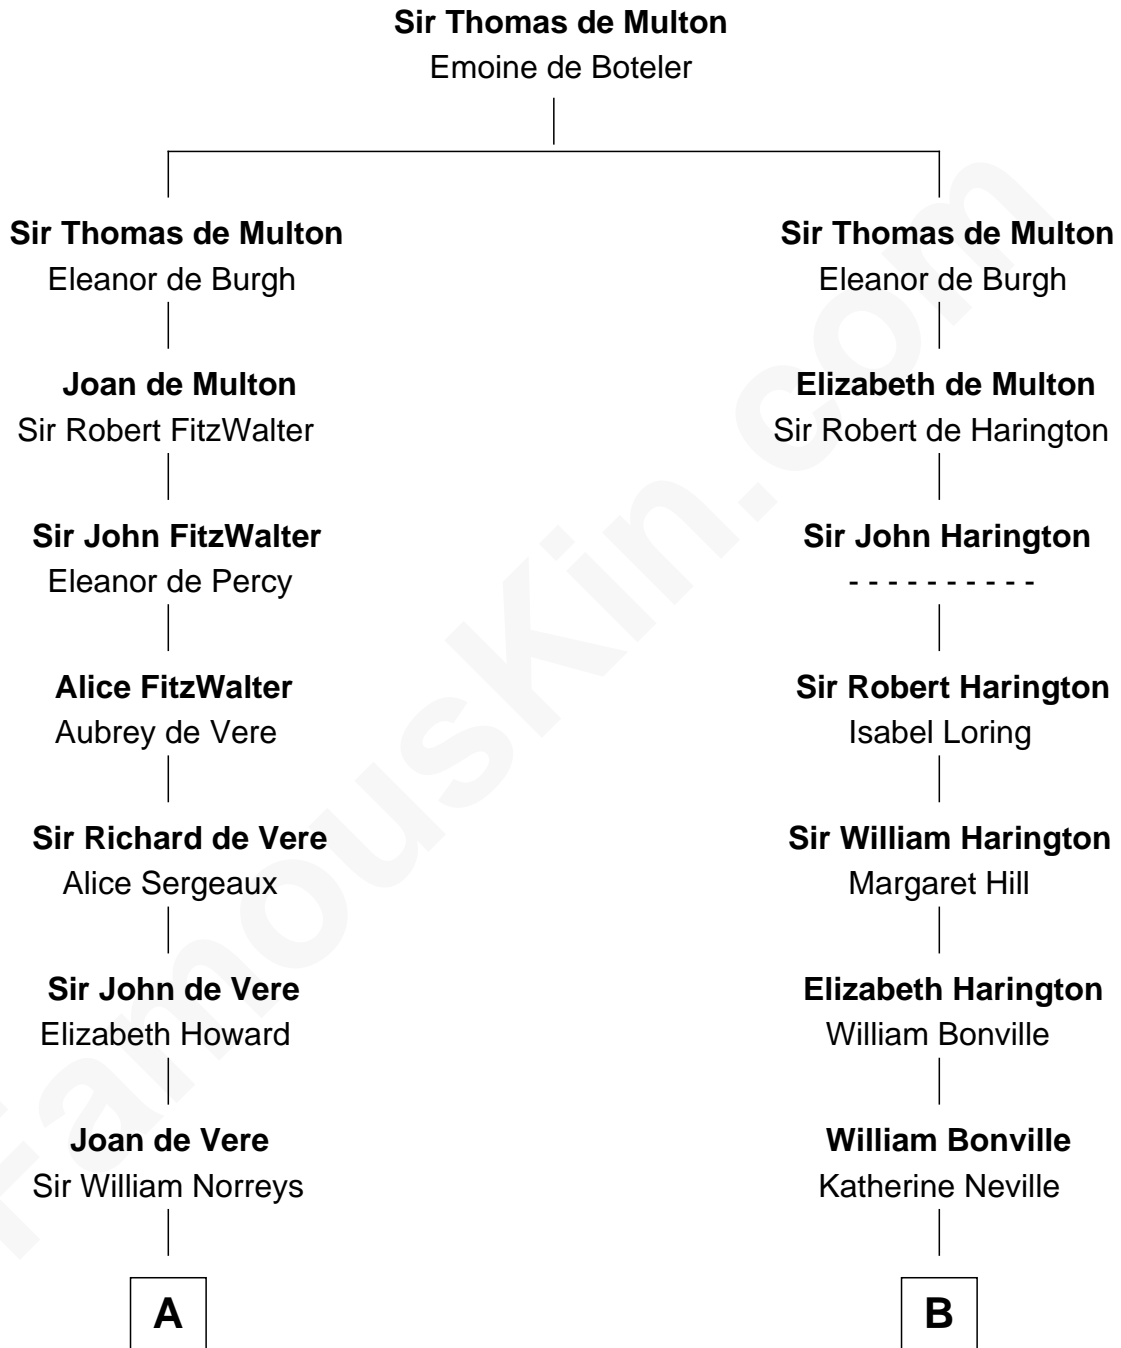

FamousKin.com

Relationship Chart of

Bill Weld

68th Governor of Massachusetts

17th cousin 4 times removed of

Jane (Appleton) Pierce

First Lady of President Franklin Pierce

C

Sarah Sumner
Thomas Swan Weld

Dr. Francis Minot Weld
Fanny Elizabeth Bartholomew

Francis Minot Weld
Margaret Low White

David Weld
Mary Blake Nichols

Bill Weld
68th Governor of Massachusetts

FamousKin.com