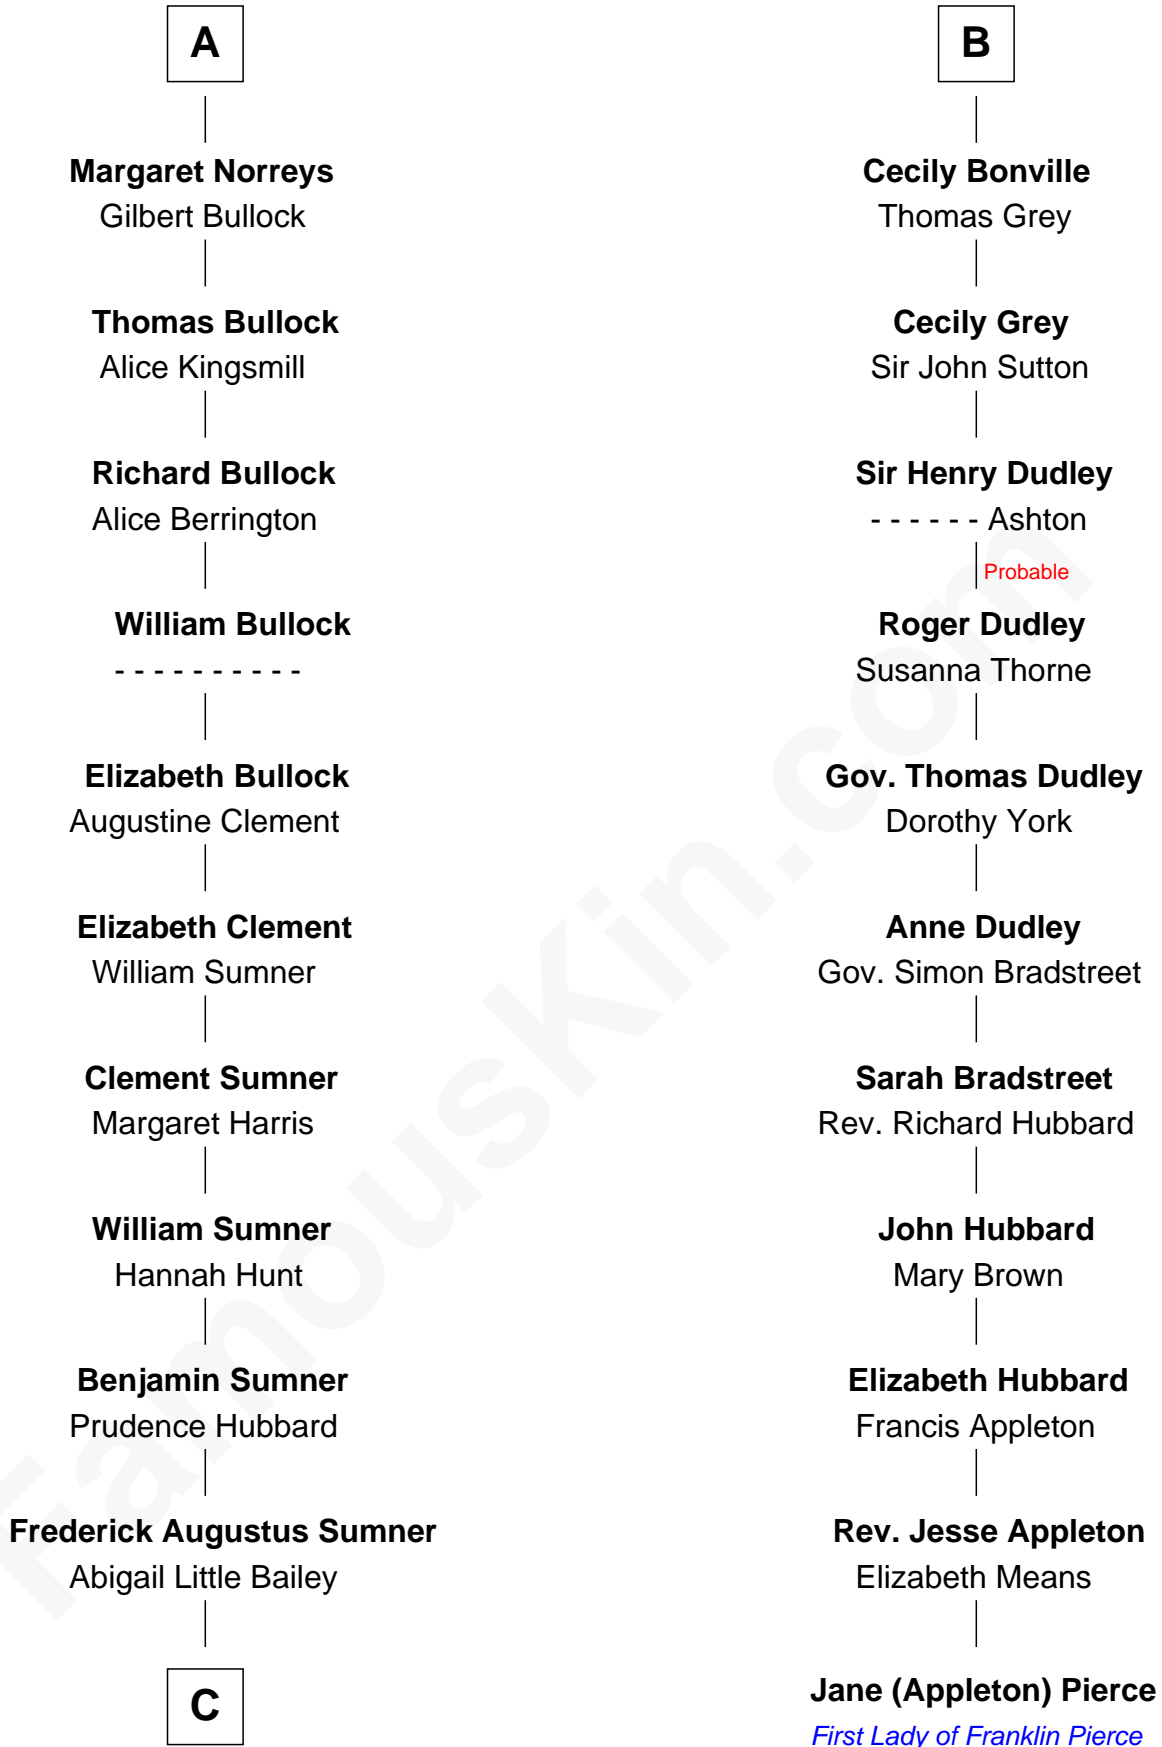

FamousKin.com

Relationship Chart of

Bill Weld

68th Governor of Massachusetts

17th cousin 4 times removed of

Jane (Appleton) Pierce

First Lady of President Franklin Pierce

C

Sarah Sumner
Thomas Swan Weld

Dr. Francis Minot Weld
Fanny Elizabeth Bartholomew

Francis Minot Weld
Margaret Low White

David Weld
Mary Blake Nichols

Bill Weld
68th Governor of Massachusetts

FamousKin.com